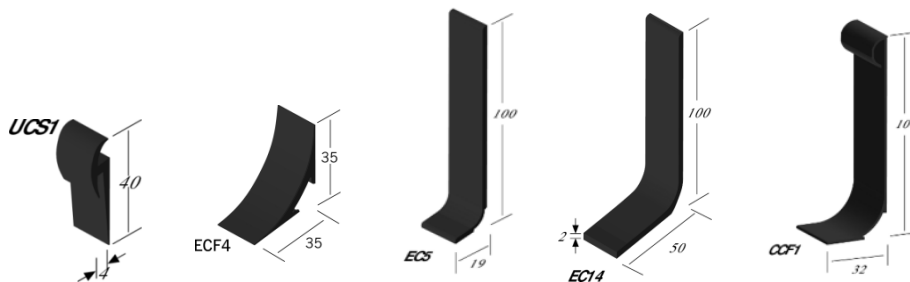

PVC Skirting	UCS1	ECF4	EC5	EC14	CCF1
£ per 2m length	£3.34	£3.36	£3.40	£5.42	£5.16