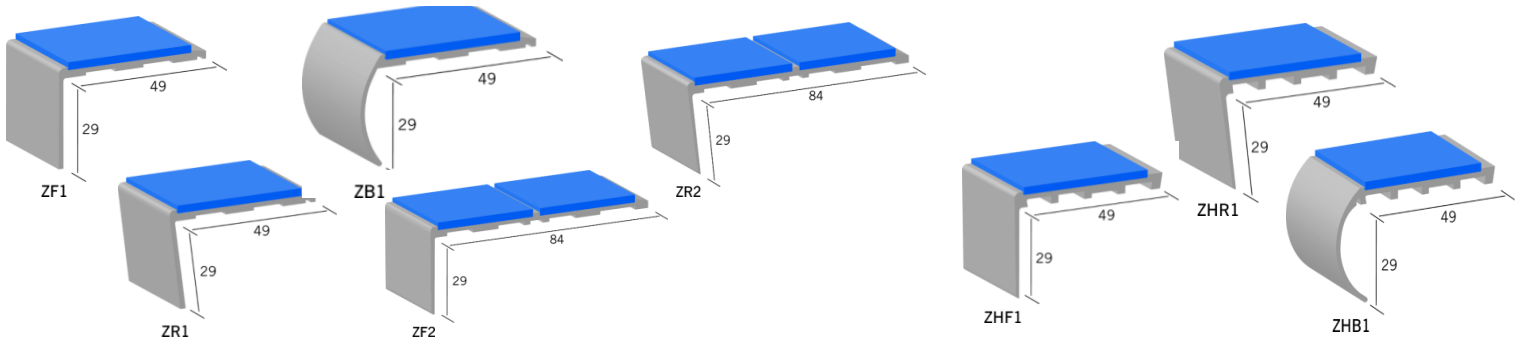

## Z-RANGE

Stock lengths 1.22m of pre-drilled and adhesive taped channel with black infill for onsite trimming and application. Other colours and sizes can be ordered (5% charge on drilling) ask the sales office for details.