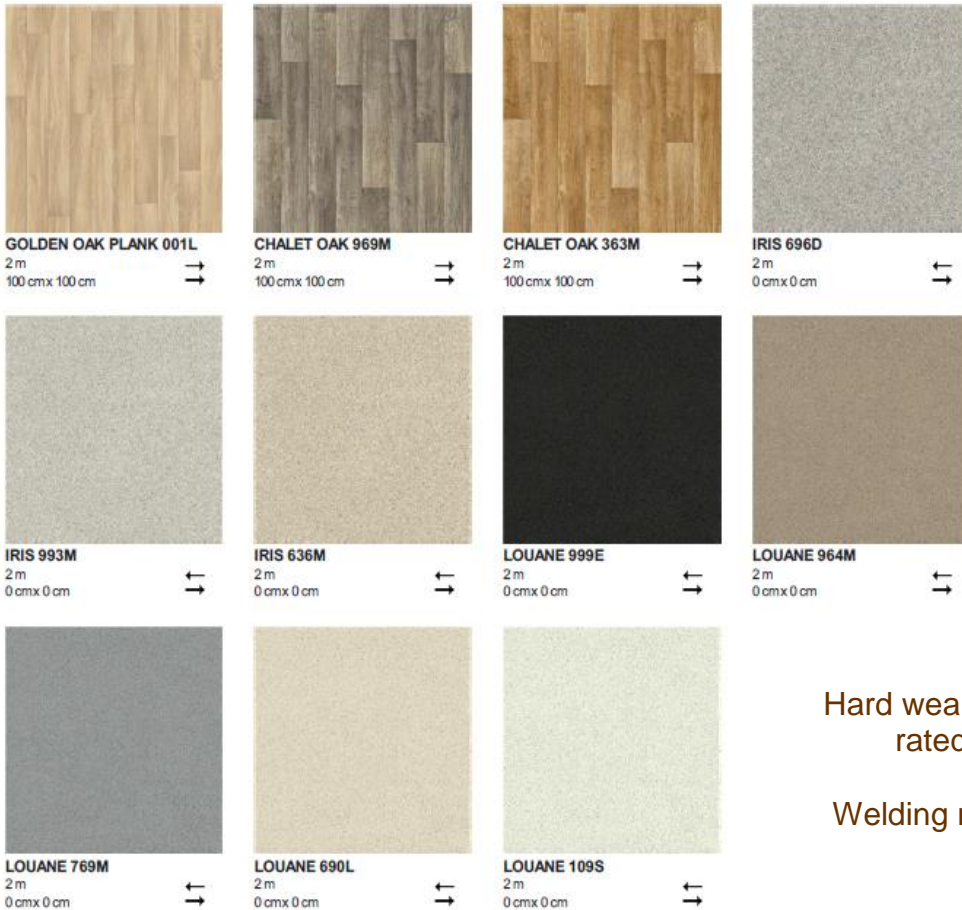

Pro Step Contract Vinyl

Specification	Pro Step
Colours	11 colours
Thickness	2.25mm
Wear Layer	0.70mm
Widths	2m
Rating	R10 Rating
Price	£7.95m2
Roll Price	£7.05m2

ProStep Contract Vinyl.

Hard wearing, anti-bacterial, slip resistant, R10 rated and super value. 11 colours in stock.

Welding rods to match **0.25p per lineal metre**

Laminate

Through popular demand we are delighted to bring you our new laminate flooring. Now stocked in two lovely finishes, 7mm thick, 4-sided V-groove. This product is hardwearing and super value.

CODE	PRODUCT	PLANK SIZE	PACK SIZE	PALLET SIZE	PRICE m2	PALLET PRICE m2
4187	Oxford Oak	1292 x 192 x 7mm	2.48m2	52 Packs	£6.50	£5.95
4355	Pecan	1292 x 192 x 7mm	2.48m2	52 Packs	£6.50	£5.95