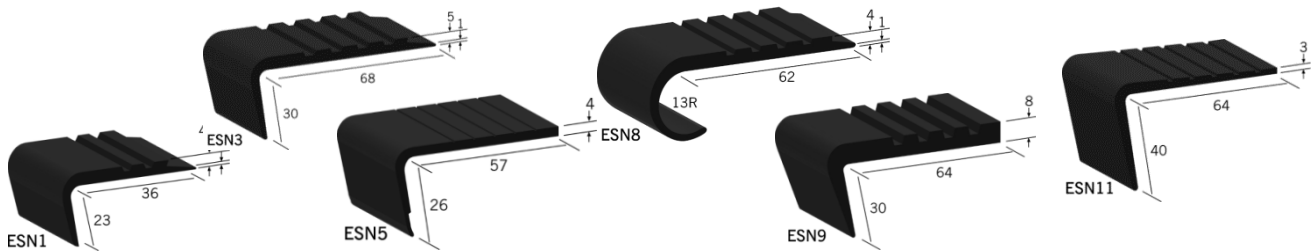

Flexible PVC	ESN1	ESN3	ESN5	ESN8	ESN9	ESN11
£ per 2m length	£6.88	£11.64	£11.64	£11.64	£17.58	£11.64