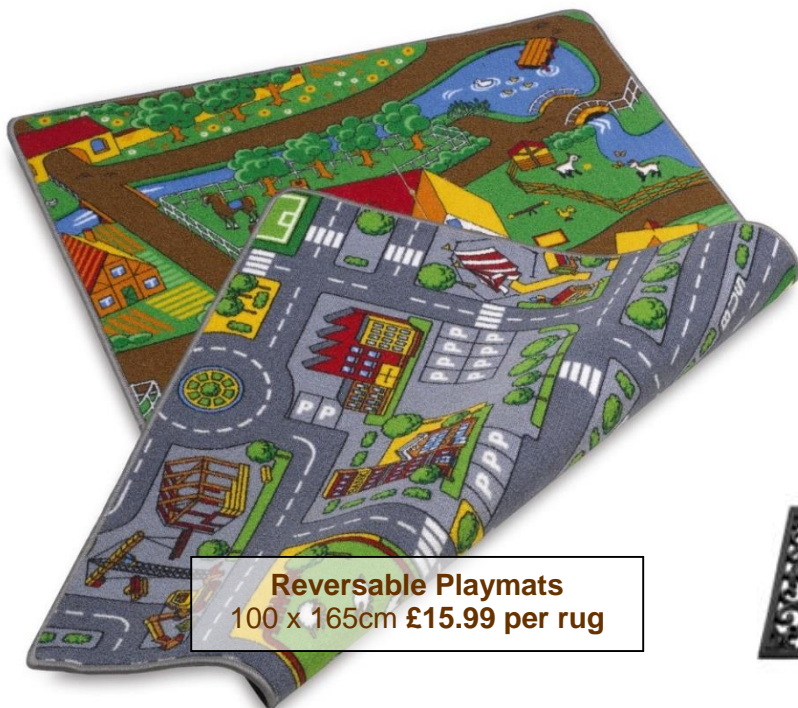

Mats & Rugs

Reversible Playmats
100 x 165cm **£15.99 per rug**