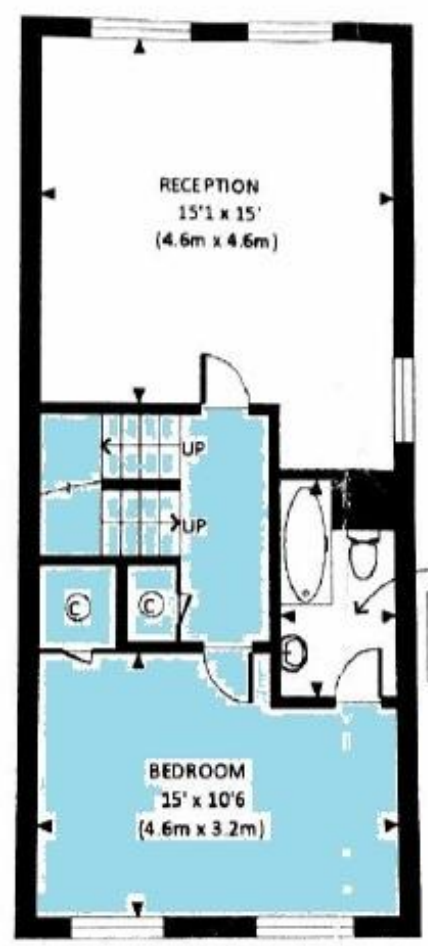

CREAT 001010

FIRST FLOOR
GROSS INTERNAL
FLOOR AREA 536 SQ. FT

SECOND FLOOR
GROSS INTERNAL
FLOOR AREA 523 SQ. FT

primary carpet

potentially the same as primary, but subject to change