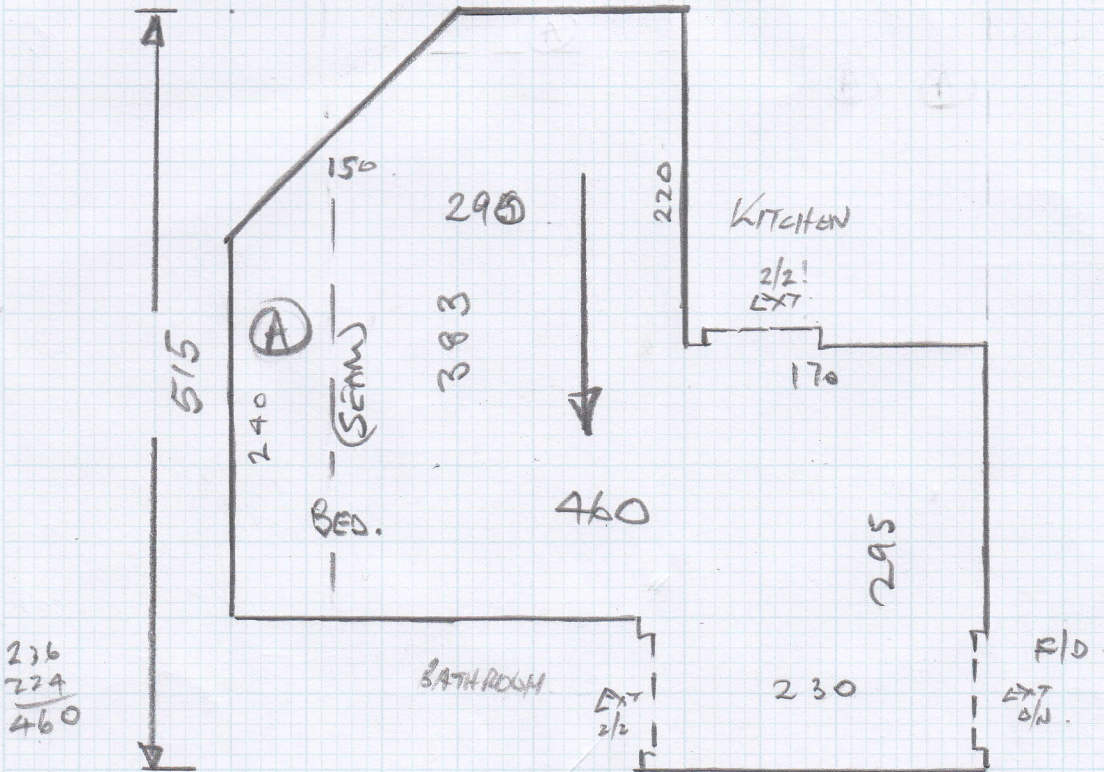

mrcarpet  
 PROJECTS TOP FLOORS  
 Job No: P25723  
 Name: Henry & James  
 Address:  
 Tel: (10f2)  
 Sheet: of:

MAX Clearance - 159

$$= 575 \times 400$$

$$= \underline{23m^2}$$

Ring Anna (Housekeeper) on Way (40 mins BT)  
 on 07776-196707

If No reply from Anna, Call Isabel  
 at office on 020-7581-5858.

Job No: P25723  
Name: Henry & James

Address:

Tel:

Sheet:

2 of 2

UPRIFT CPT + POOL U/LAY. (TAKE AWAY / ALREADY LIFTED)

EXT S/E. + D/BARS