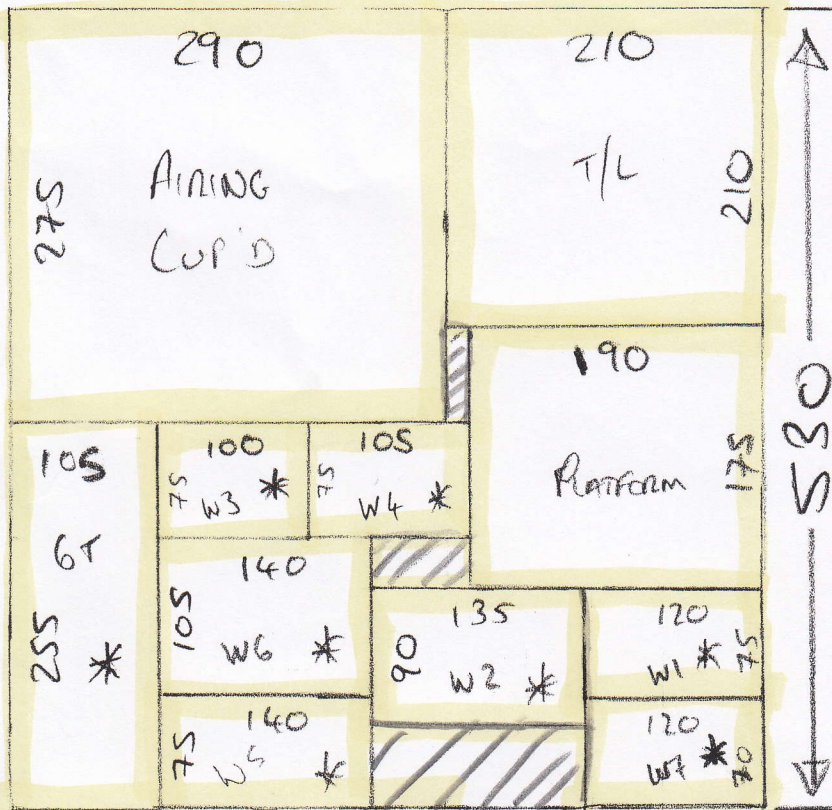

P25767
 McINTOSH
 (10FS)

STOCK NATURAL 4
 — HC510
 1310 x 500
 750 x 500
 530 x 500
 = 129.5m²

PHASE 1 = 2/5
 4 BEDS & DRESSING ROOM

PHASE 2 = 29/5
 FIT 1ST LANDING,
 1ST FLIGHT RUNNER,
 TOP LANDING AREAS
 & COPBOARD, +
 SHAPE TOP RUNNER

PLS 767
 McINTOSH
 2 of 5

~~Must~~
 *Cut runner to exact size # lead for Binding ASAP.

500

P25767
McINTOSH
30FS

SHAPE RUNNER ON SITE
* = ALL AS 70cm WIDE
BOUND RUNNER

P25767
 McIntosh
 LEOP5

BATH
 TILES?

- W1 = 65 x 105
- W2 = 80 x 126
- W3 = 66 x 91
- 6T @ 41 x 90
- W4 = 60 x 96
- W5 = 59 x 124
- W6 = 95 x 125
- W7 = 60 x 92

All As 70cm
 Wide Board
 Runners

(To 1st LAND)

1700/176

To MASTER BED

P25767
McINTOSH
SofS

*
P25767 = 18x84
1ST @ 44x84

STOP
As 65cm
WIDE BOARD
PLANNER

(To Rear Bed)