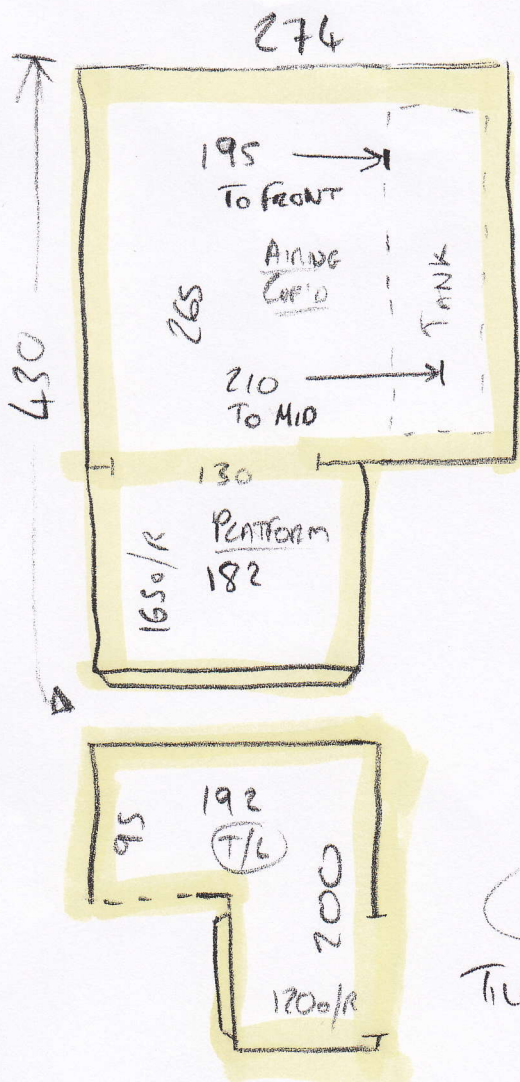

P25767
 McINTOSH
 (10FS)

STOCK NATURAL 4
 — HC510
 1310 x 500
 750 x 500
 530 x 500
 = 129.5m²

PHASE 1 = 2/5
 4 BEDS & DRESSING ROOM

PHASE 2 = 29/5
 FIT 1ST LANDING,
 1ST FLIGHT RUNNER,
 TOP LANDING AREAS
 & COPBOARD, +
 SHAPE TOP RUNNER

PLS 767
 McINTOSH
 2 of 5

~~Must~~
 *Cut runner to exact size # lead for Binding ASAP.

500

P25767
McINTOSH
30FS

SHAPE RUNNER ON SITE
* = ALL AS 70cm WIDE
BOUND RUNNER

P25767
 McIntosh
 LEOP5

BATH
 TILES?

- W1 = 65 x 105
- W2 = 80 x 126
- W3 = 66 x 91
- 6T @ 41 x 90
- W4 = 60 x 96
- W5 = 59 x 124
- W6 = 95 x 125
- W7 = 60 x 92

All As 70cm
 Wide Board
 Runners

(To 1st LAND)

1700/176

To MASTER BED

P25767
McINTOSH
SofS

*
P25767 = 18x84
1ST @ 44x84

STOP
As 65cm
WIDE BOARD
PLANNER

(To Rear Bed)