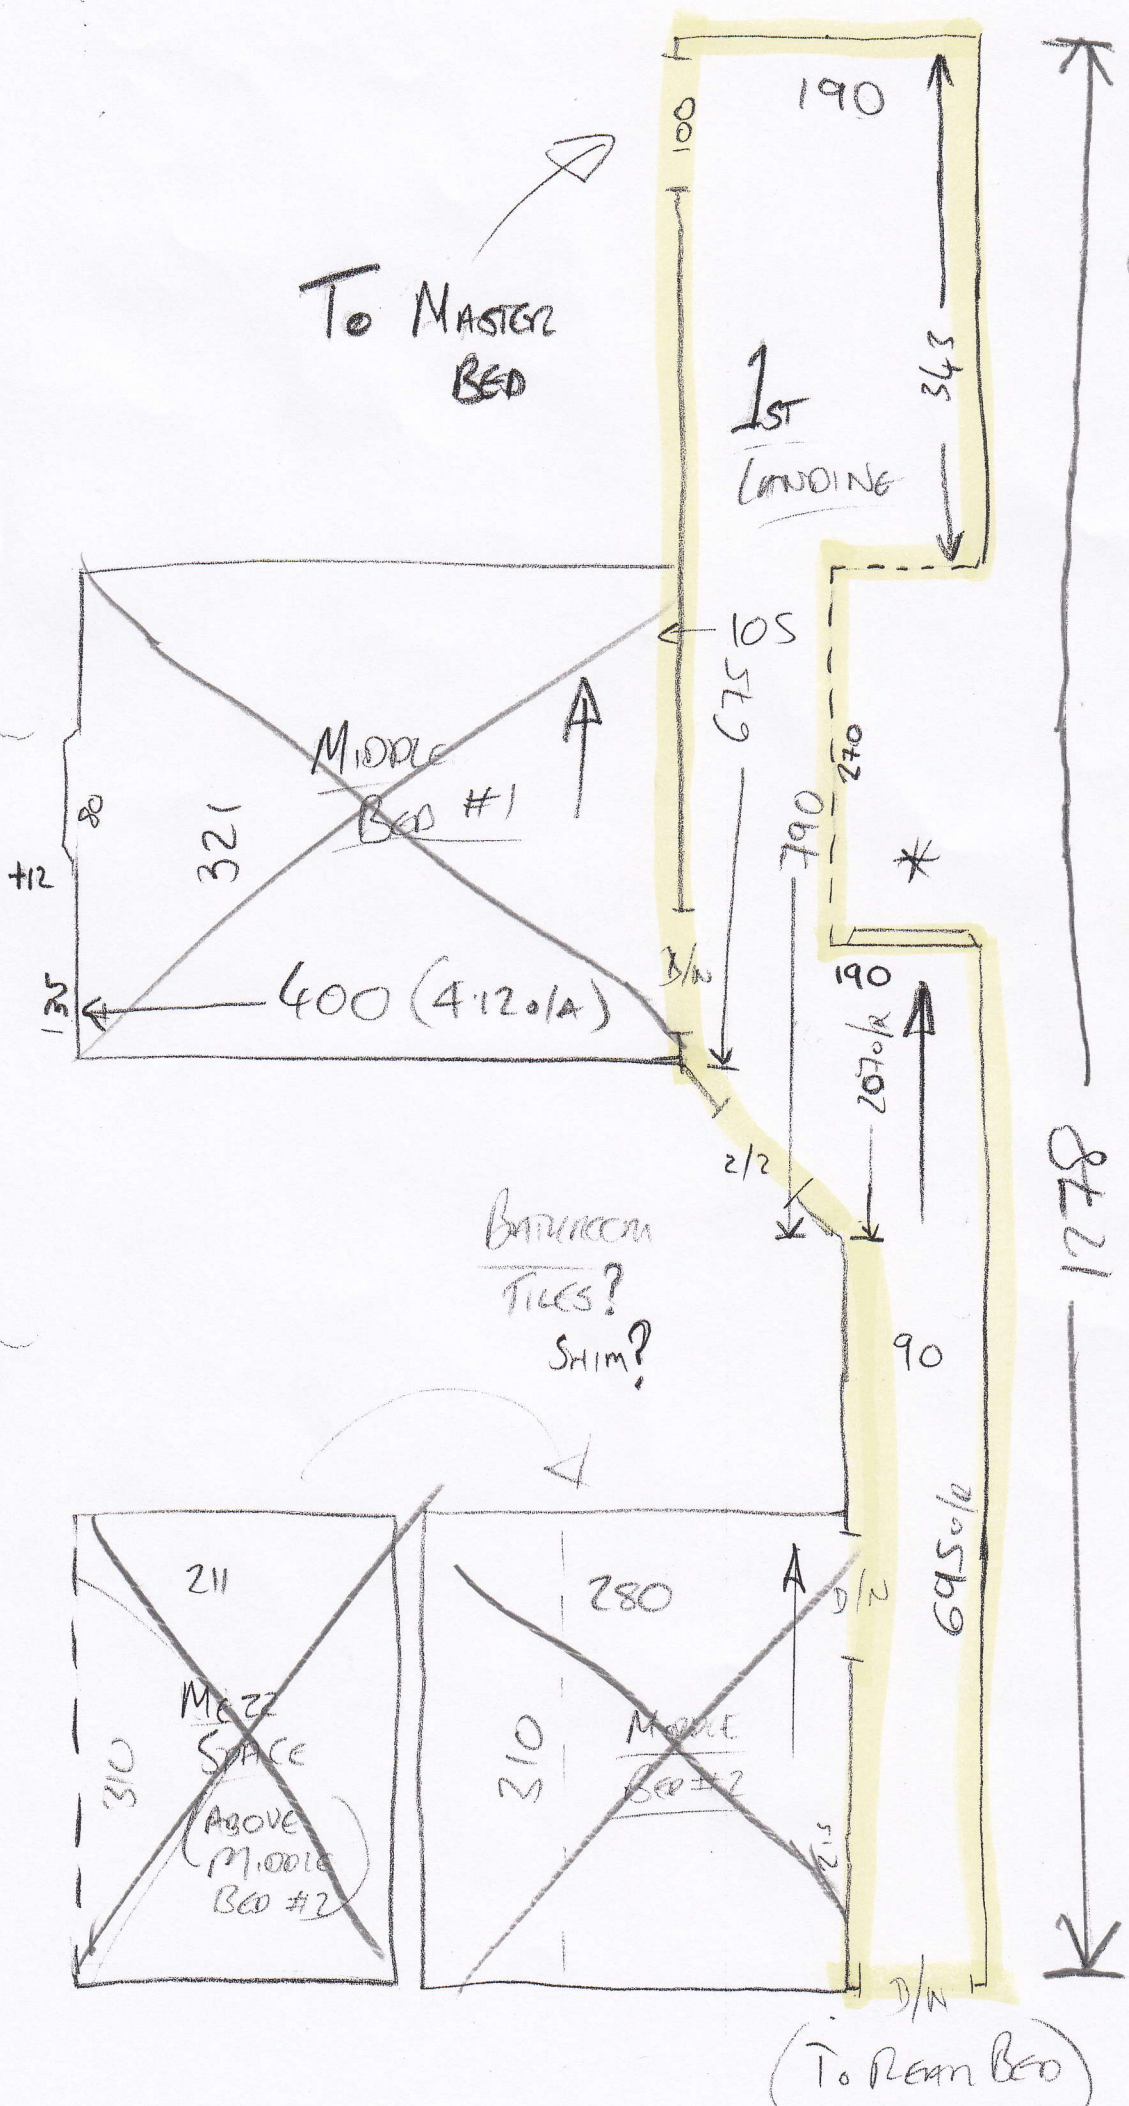

P25767
 McINTOSH
 (10FS)

STOCK NATURAL 4
 — HC510
 1310 x 500
 750 x 500
 530 x 500
 = 129.5m²

PHASE 1 = 2/5
 4 BEDS & DRESSING ROOM

PHASE 2 = 29/5
 FIT 1ST LANDING,
 1ST FLIGHT RUNNER,
 TOP LANDING AREAS
 & COPBOARD, +
 SHAPE TOP RUNNER

PLS 767
 McINTOSH
 2 of 5

~~Must~~
 *Cut runner to exact size # lead for Binding ASAP.

500

P25767
McINTOSH
30FS

SHAPE RUNNER ON SITE
* = ALL AS 70cm WIDE
BOUND RUNNER

P25767
 McIntosh
 LEOP5

BATH
 TILES?

- W1 = 65 x 105
- W2 = 80 x 126
- W3 = 66 x 91
- 6T @ 41 x 90
- W4 = 60 x 96
- W5 = 59 x 124
- W6 = 95 x 125
- W7 = 60 x 92

All As 70cm
 Wide Board
 Runners

(To 1st LAND)

1700/176

To MASTER BED

P25767
McINTOSH
SofS

*
P25767 = 18x84
1ST @ 44x84

STOP
As 65cm
WIDE BOARD
PLANNER

(To Rear Bed)