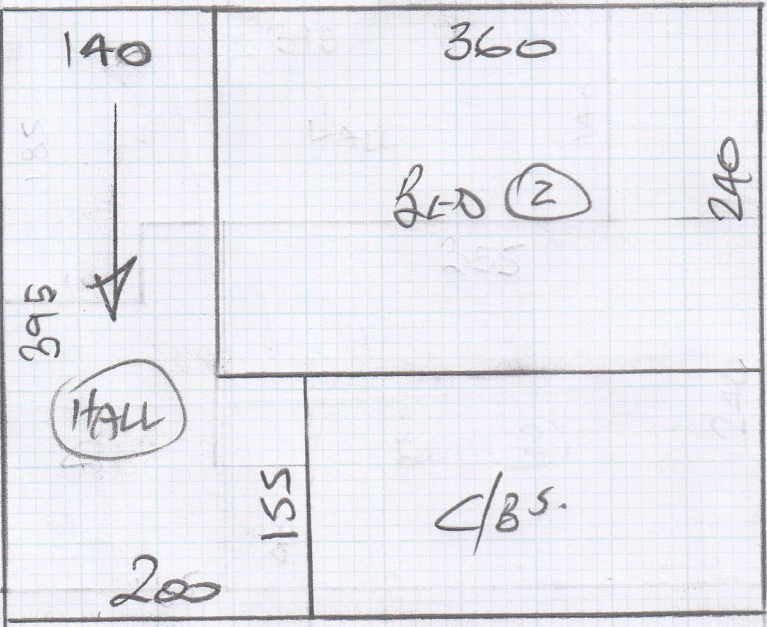

Ring on Way

mrcarpet  
Job No: P25804  
Name: Coulter  
Address:  
Tel: 1 of 2  
Sheet: of:

Stock NAT4 - HCS10

BEDROOM ①  
 330 x 500  
SITTING ROOM  
 410 x 500.  
CUT PLAN  
 395 x 500  
 1135 x "

= 56.75M<sup>2</sup>  
 u/las 48M<sup>2</sup>

Job No: P2580A

Name: Coulter

Address:

Tel:

Sheet:

2 of 2