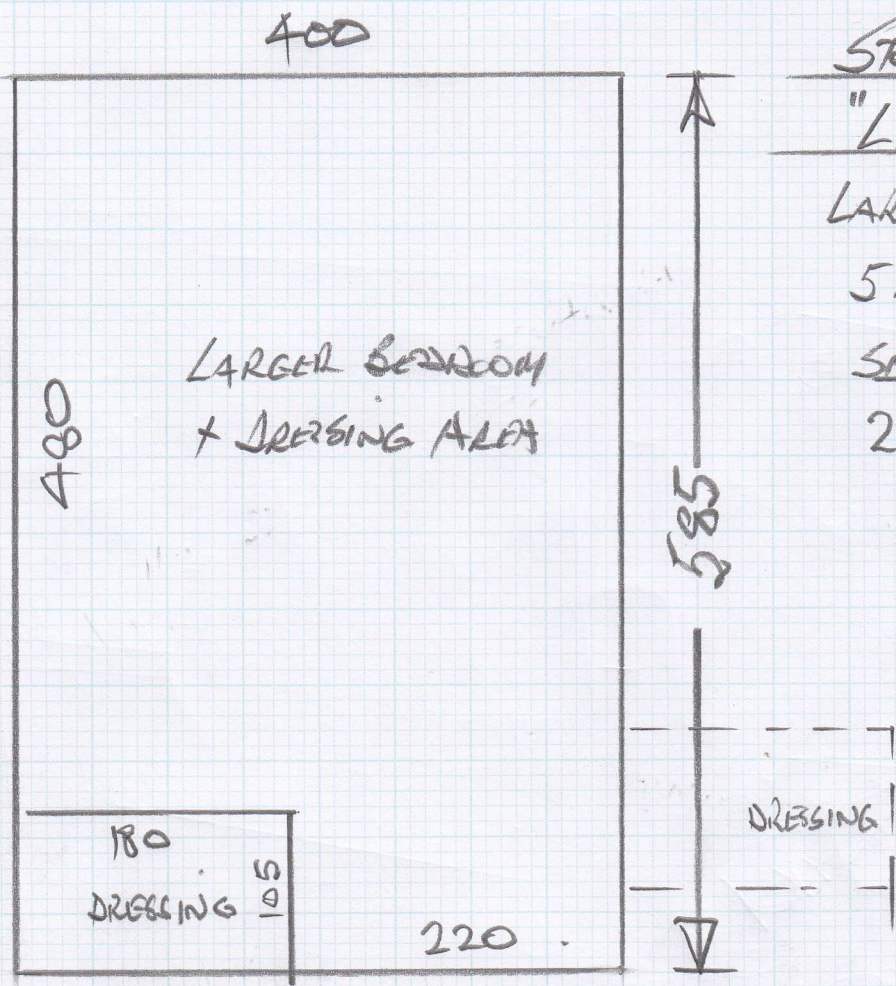

Job No: P 25810

Name: CRUMP.

Address:

Tel:

1 of 2

Sheet:

Stock Twist 30

"LIMESTONE"

LARGE BEDROOM

585 x 400

SMALL BEDROOM

260 x 400

Keys from Shop

Job No: P25810

Name: CRUMP.

Address: