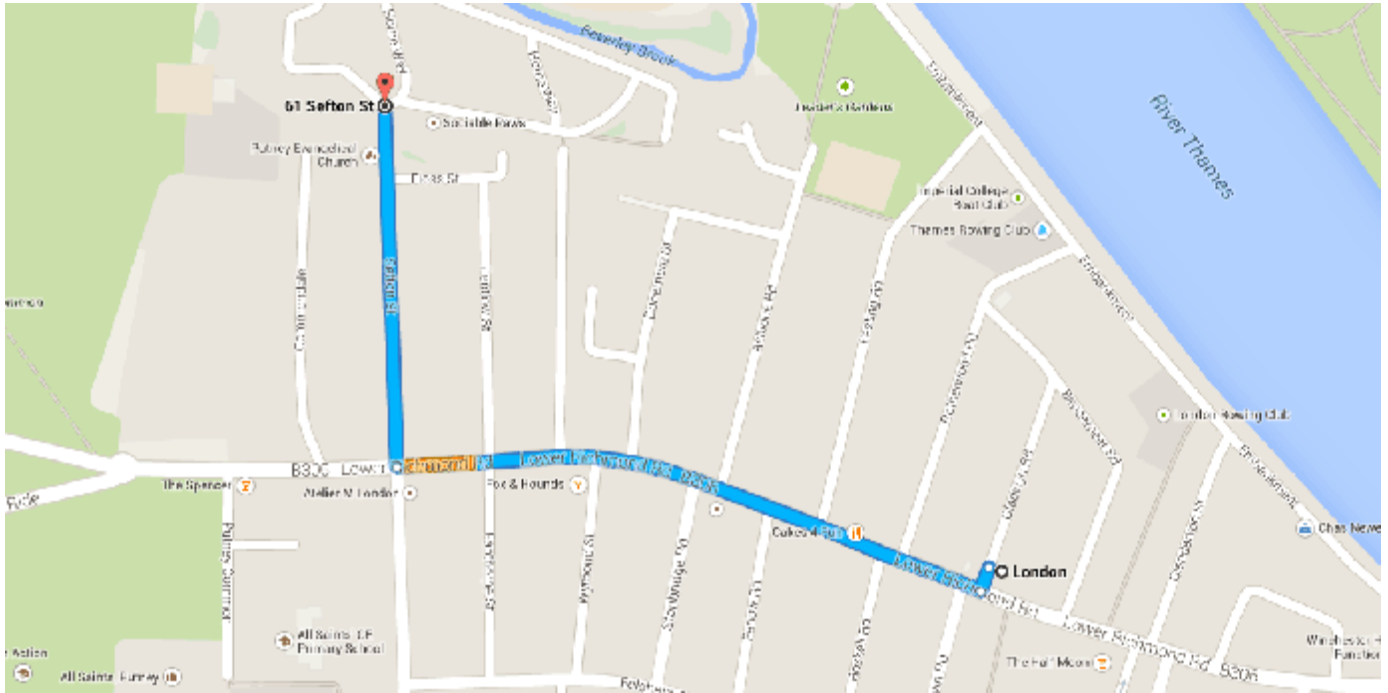

Cookies help us deliver our services. By using our services, you agree to our use of cookies.

[Learn more](#)

Got it

Directions from London to 61 Sefton St

○ London

SW15 1LL, UK

- ↑ 1. Head **south** on Gladwyn Rd toward Lower Richmond Rd/B306 52 ft
- ↘ 2. Turn **right** onto Lower Richmond Rd/B306 0.2 mi
- ↘ 3. Turn **right** onto Sefton St 0.1 mi

⊙ 61 Sefton St

London SW15 1NA, UK

These directions are for planning purposes only. You may find that construction projects, traffic, weather, or other events may cause conditions to differ from the map results, and you should plan your route accordingly. You must obey all signs or notices regarding your route.

Map data ©2014 Google