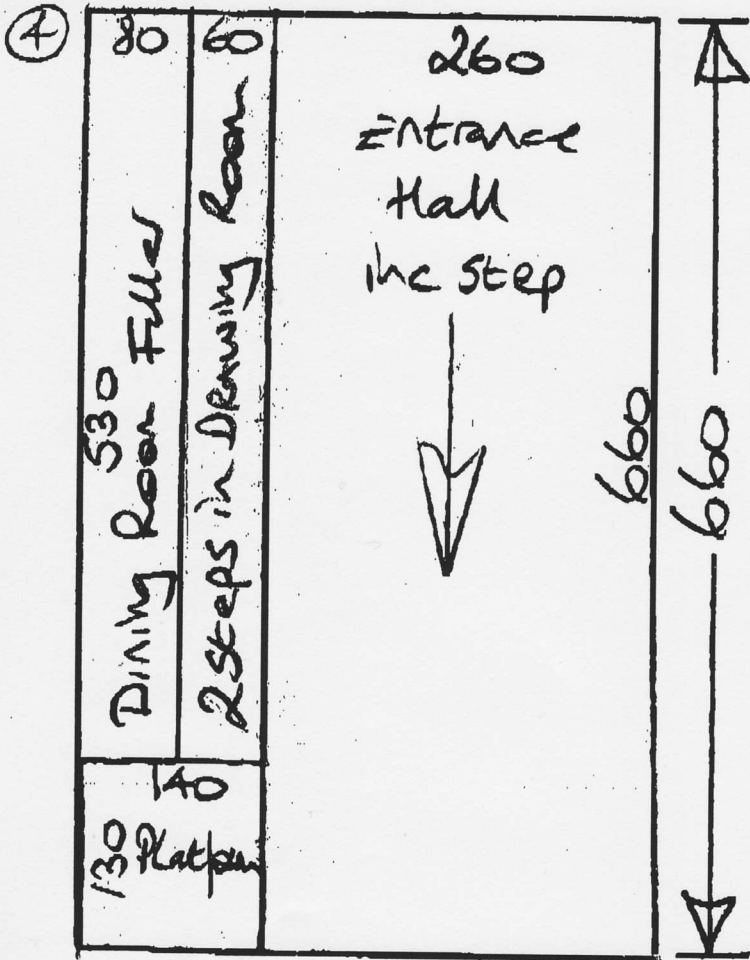

Phoenix Design  
Dalveck Fina

Westend Prestige  
Col. Panama

MASTER Bed 500x500  
 Cut Plan ① 640x500  
 Cut Plan ② 200x500  
 Cut Plan ③ 830x500  
2170x500  
 = 10850m<sup>2</sup>

Debrett  
Col. Putty

Giles Study 420x400  
OWN waste + filler  
in recess.

Phoenix Design  
Dalreck Falkn.

Westend Prestige  
Coi. Panama

Phoenix Design  
Dalveck Farm

HARRY S. Sal. Gdd D700

Drawing Room 700 x 400

" " 700 x 400

Dining Room 550 x 400

Cut Plan ④ 660 x 400

2610 x 400

= 10440M<sup>2</sup>