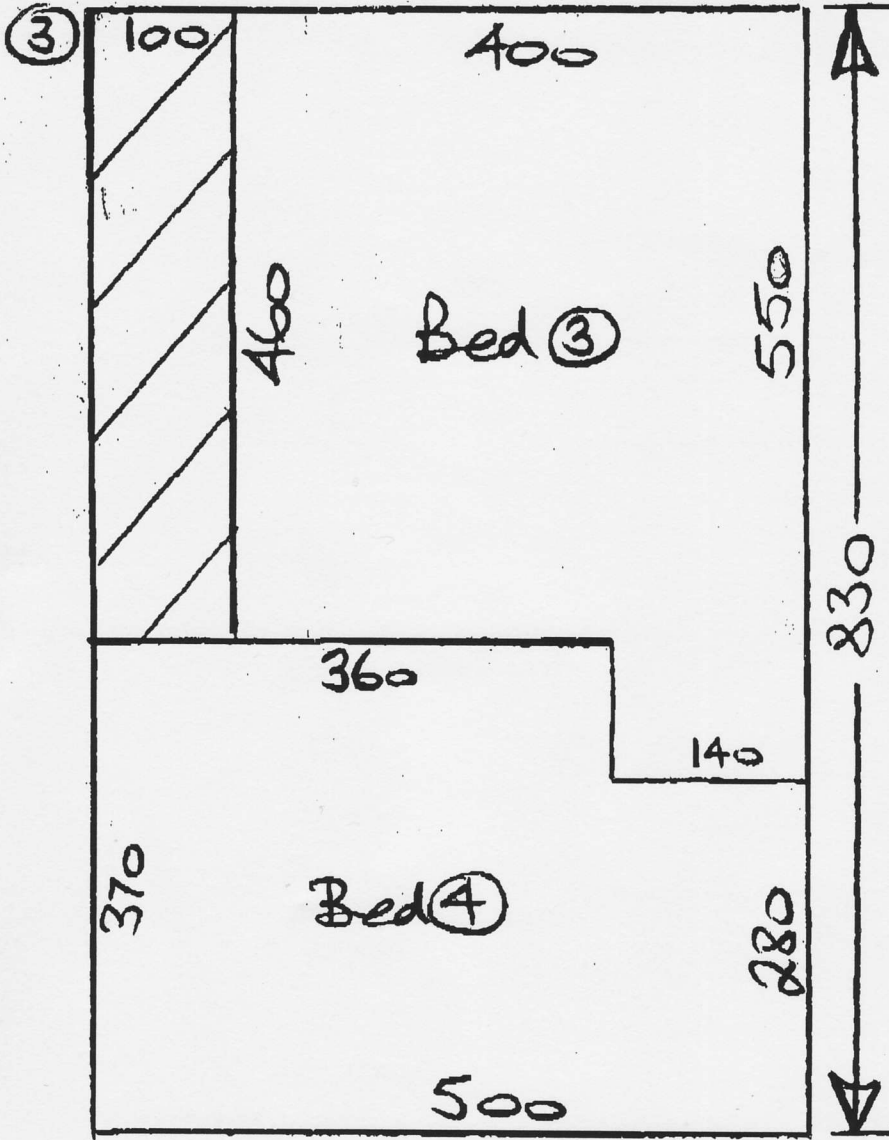

Phoenix Design  
Dalveck Fina

Westend Prestige  
Col. Panama

MASTER Bed 500x500  
 Cut Plan ① 640x500  
 Cut Plan ② 200x500  
 Cut Plan ③ 830x500  
2170x500  
 = 10850m<sup>2</sup>

Debrett  
Col. Putty

Giles Study 420x400  
OWN waste + filler  
in recess.

Phoenix Design  
Dalreck Falkn.

Westend Prestige  
Coi. Panama

Phoenix Design  
Dalveck Farm

HARRY S. Sal. Gdd D700

Drawing Room 700 x 400

" " 700 x 400

Dining Room 550 x 400

Cut Plan ④ 660 x 400

2610 x 400

= 10440M<sup>2</sup>