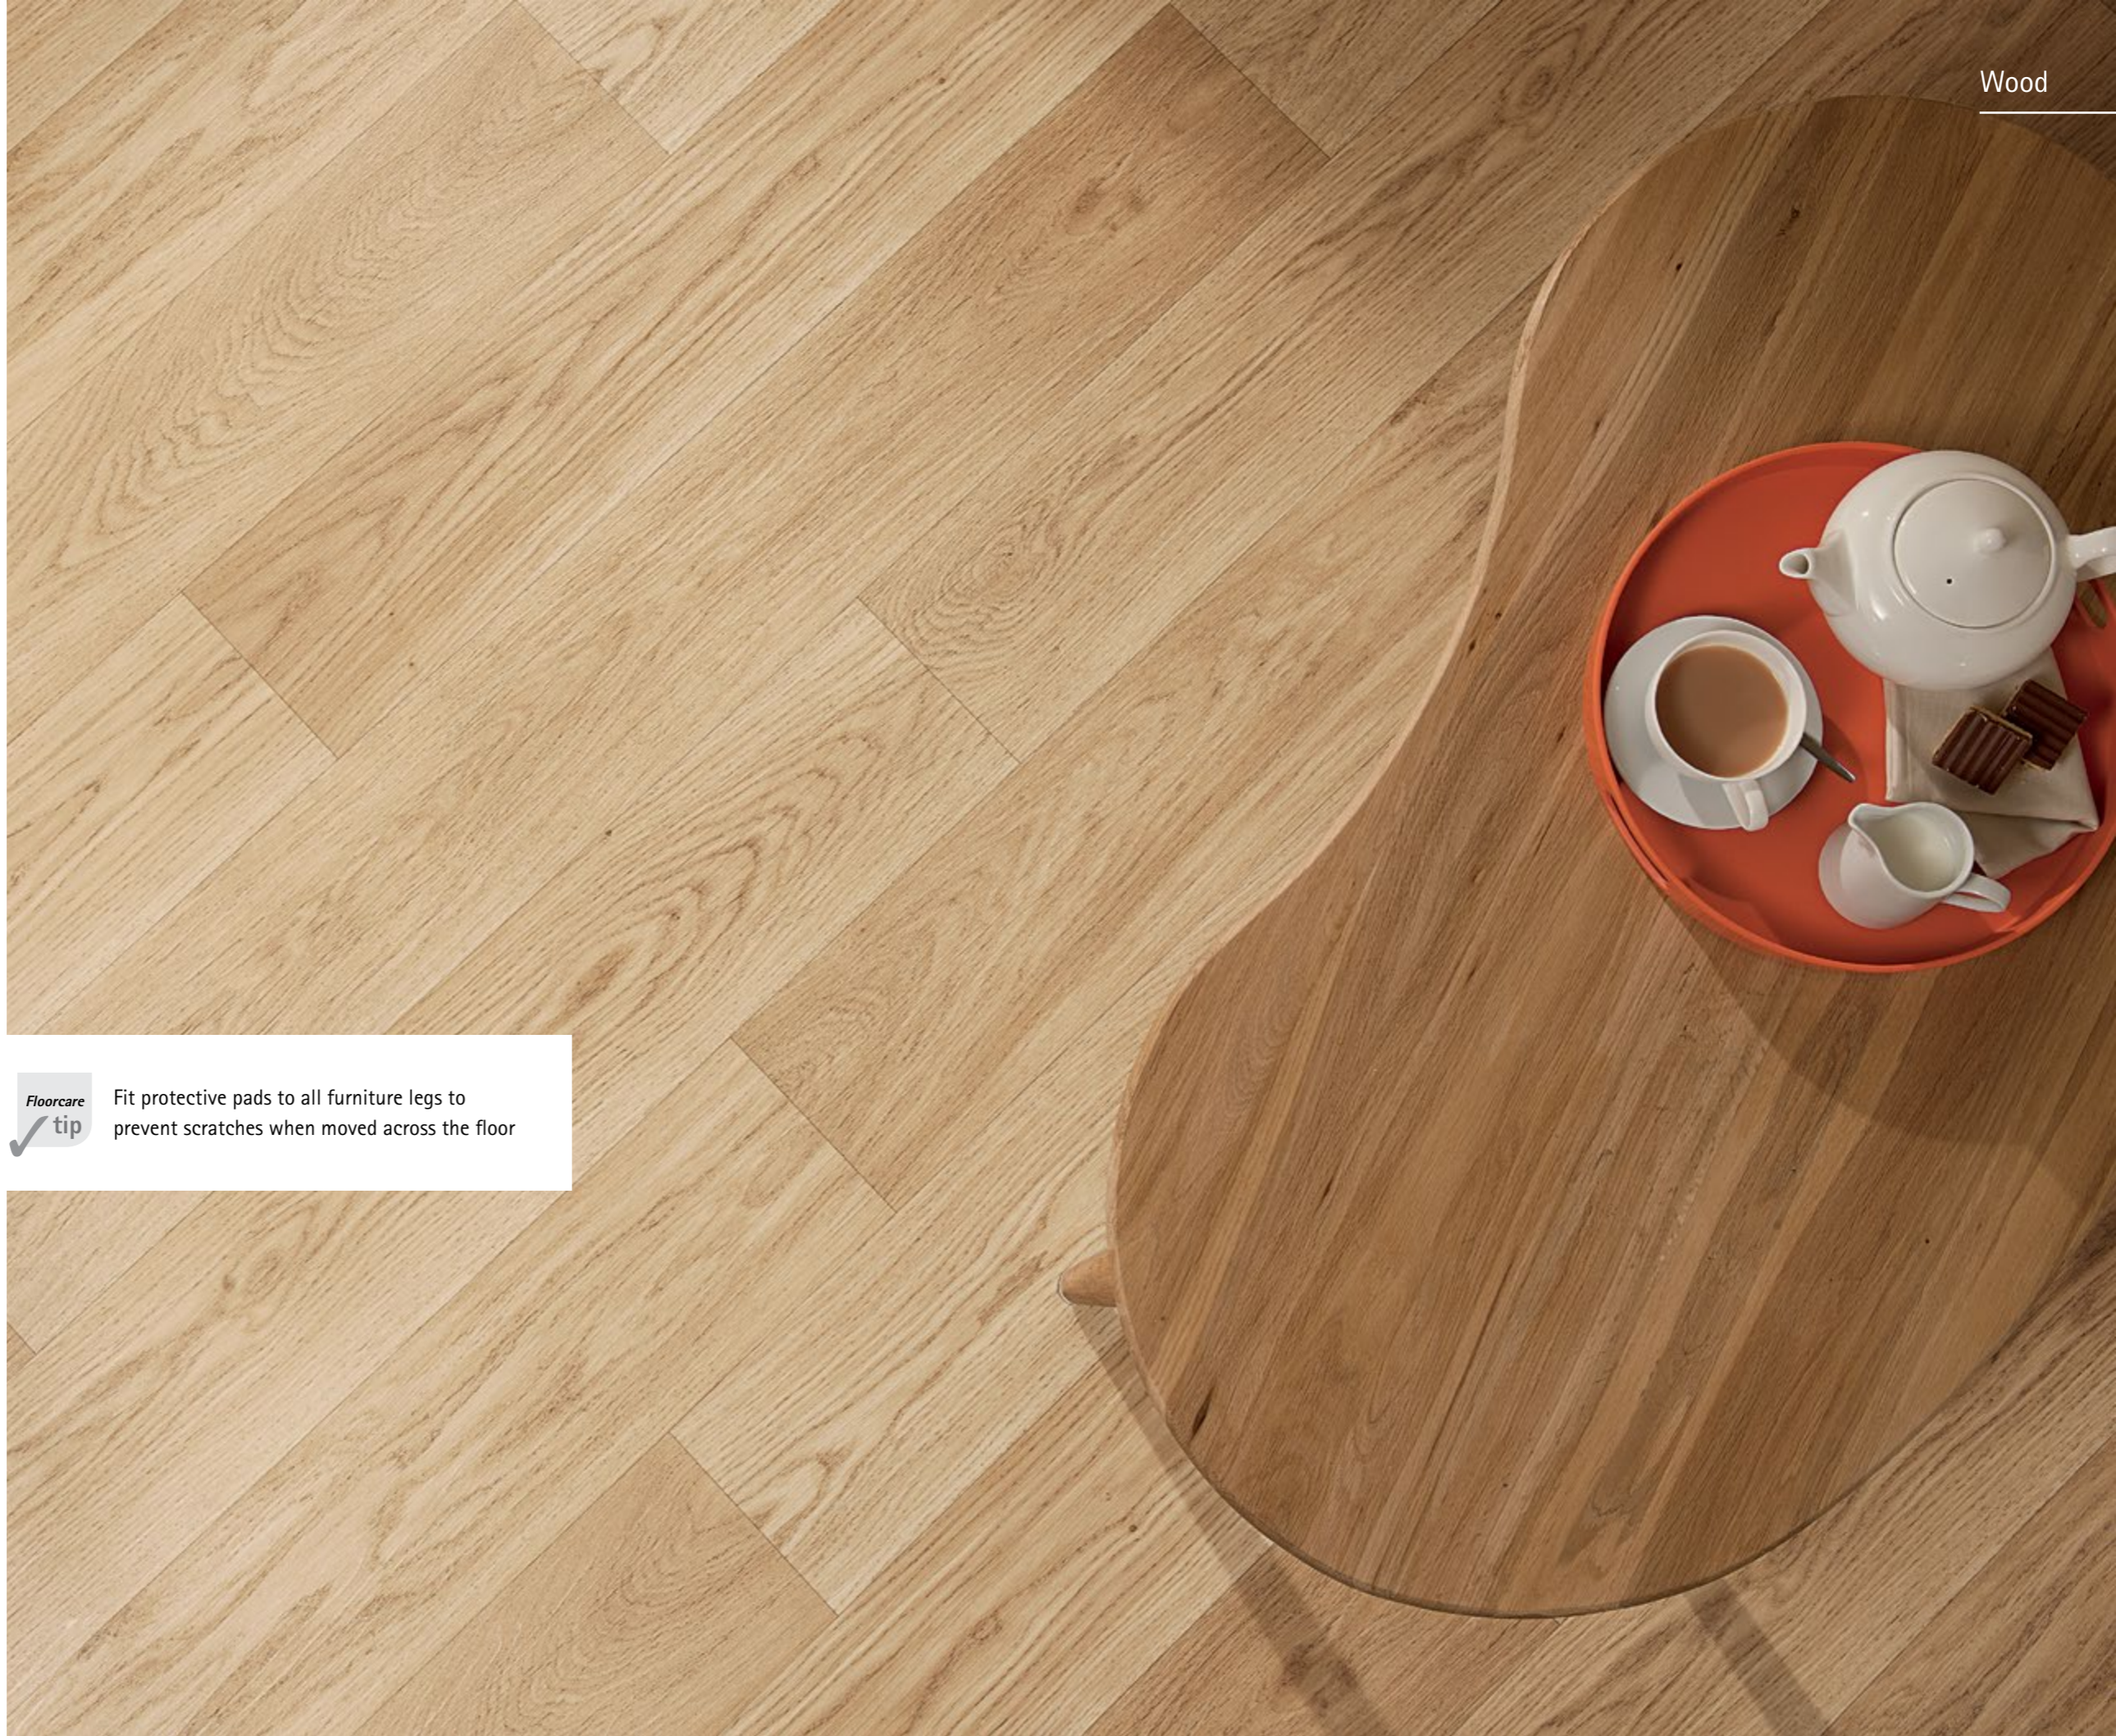

Blond Oak

Floorcare tip Fit protective pads to all furniture legs to prevent scratches when moved across the floor