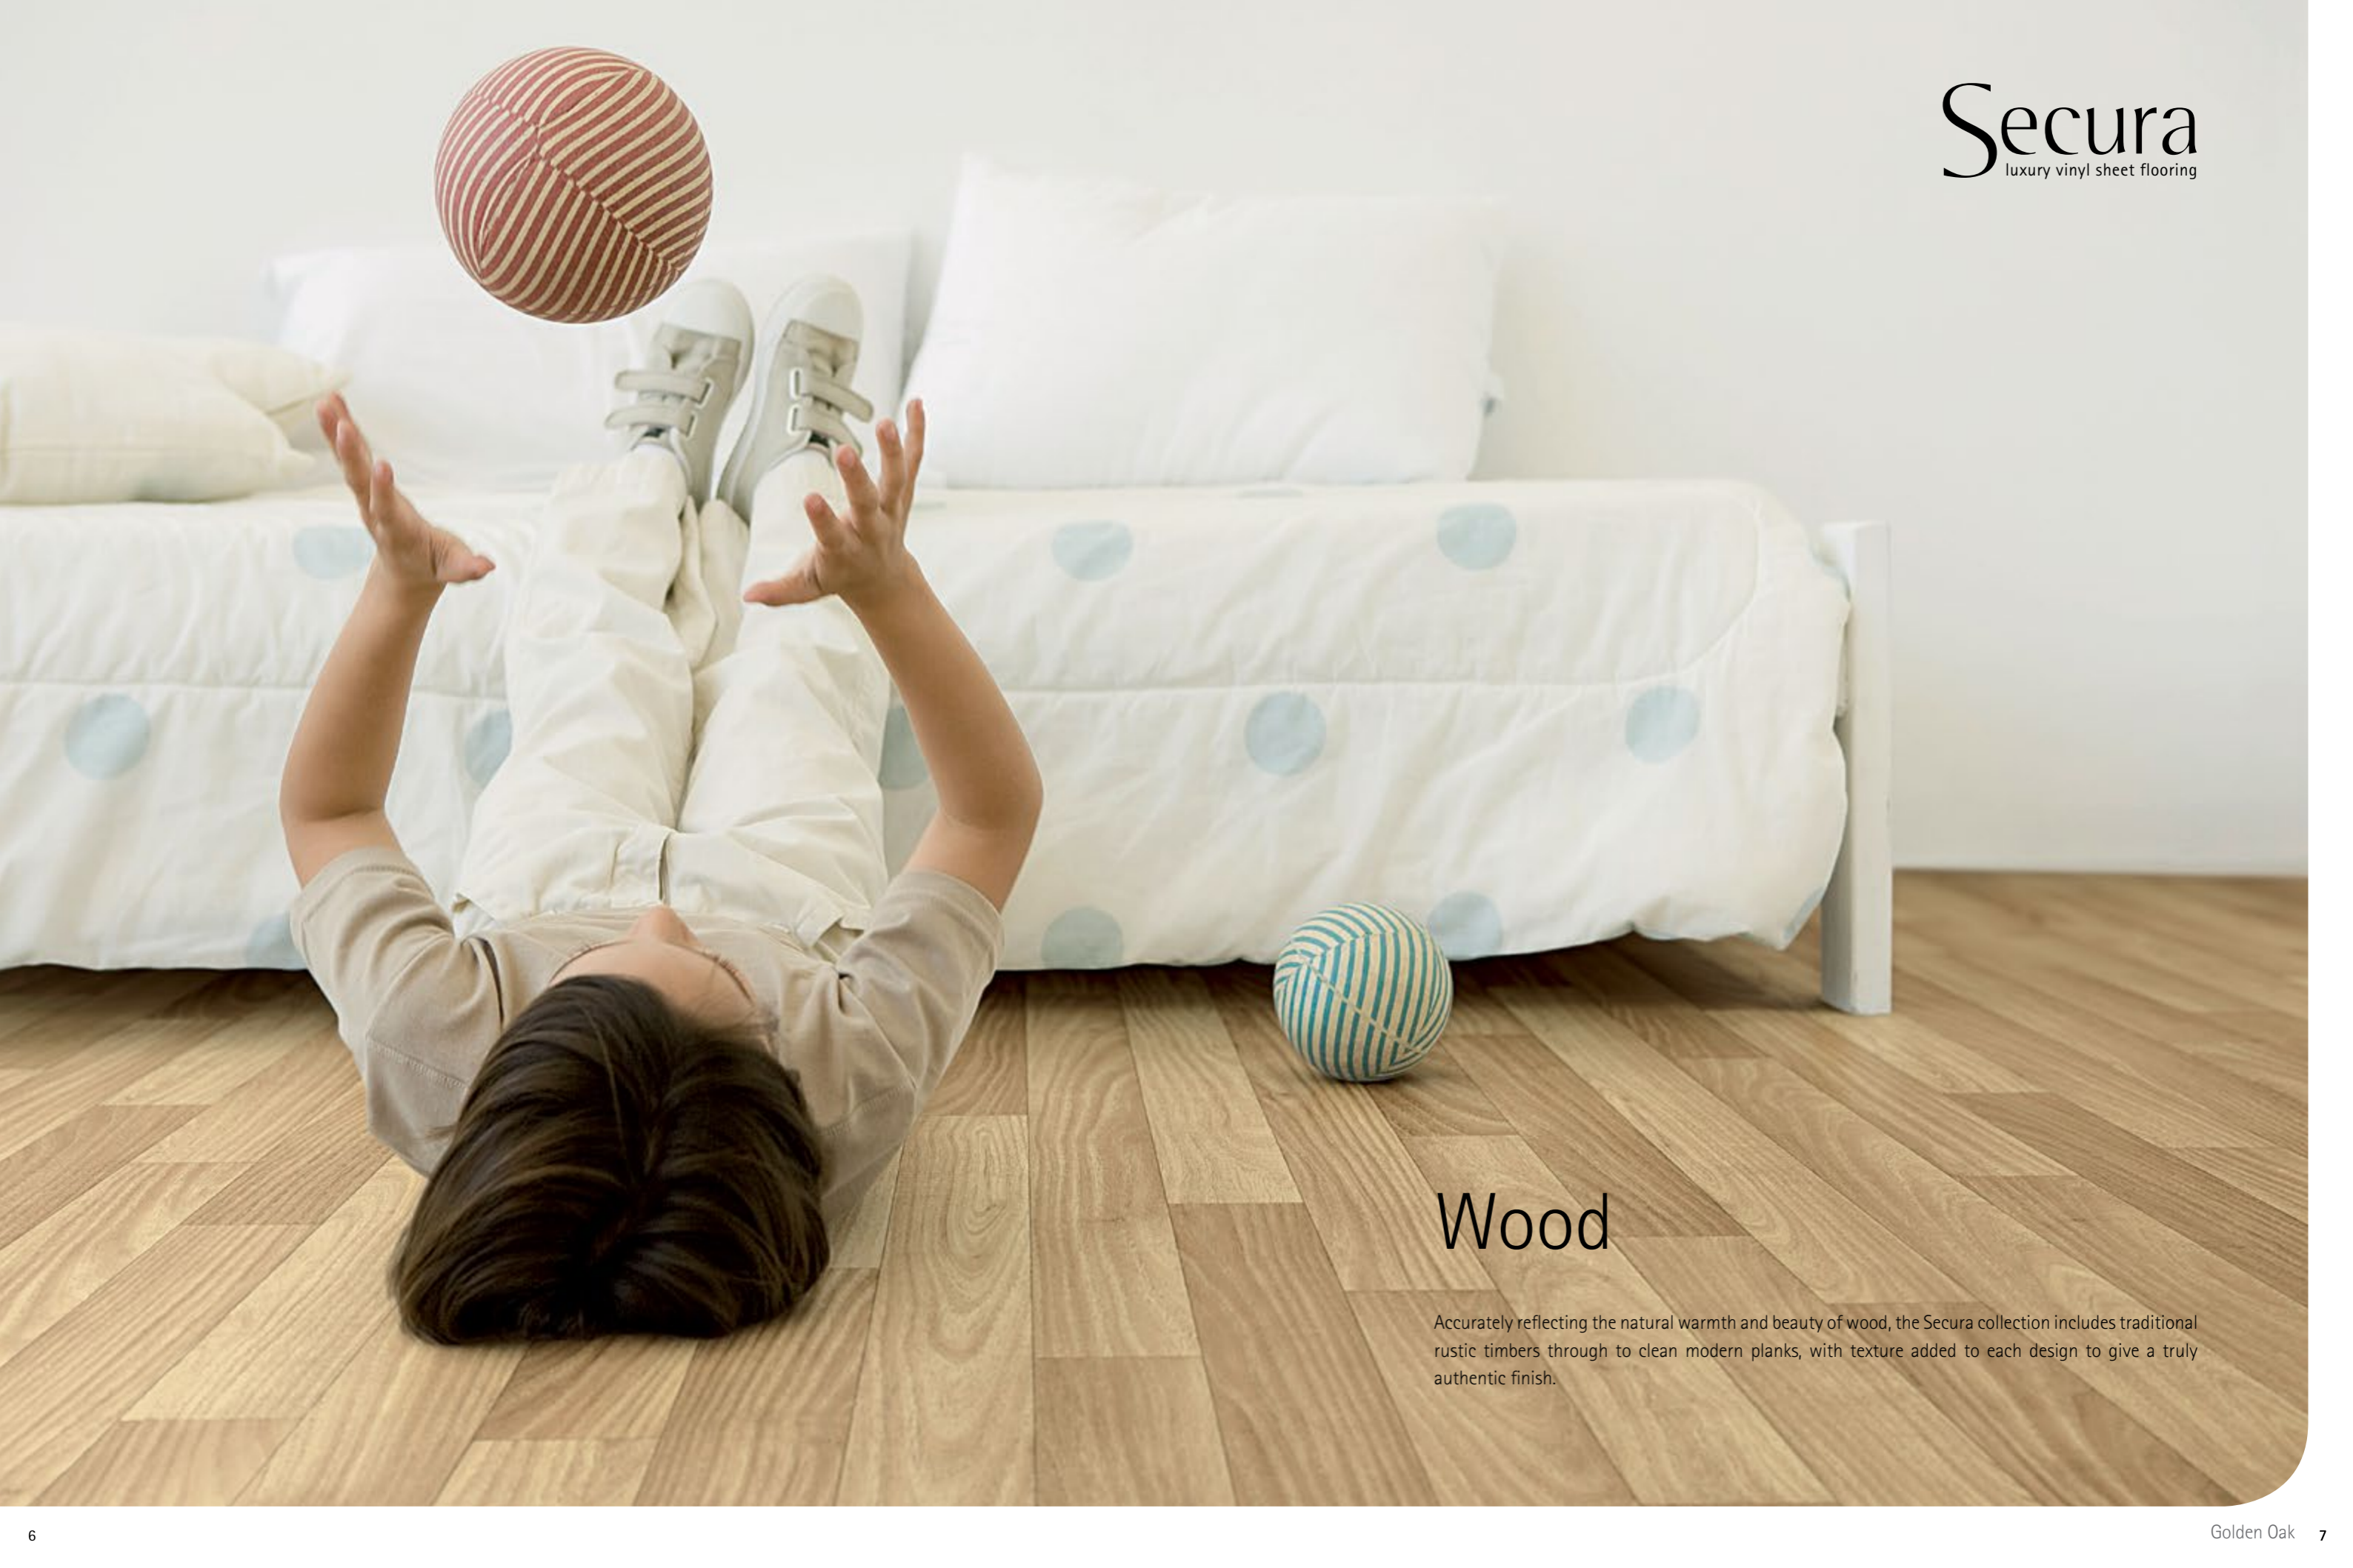

SureTread™
R10 Slip Resistance

Secura's hard wearing R10 level slip resistance helps to prevent slips in the home, keeping you and your family safe

CleanShield™
Easy Clean Surface

The unique polyurethane reinforcement (PUR) in Secura provides a surface that helps to prevent stains and scuff marks, reducing cleaning time and costs