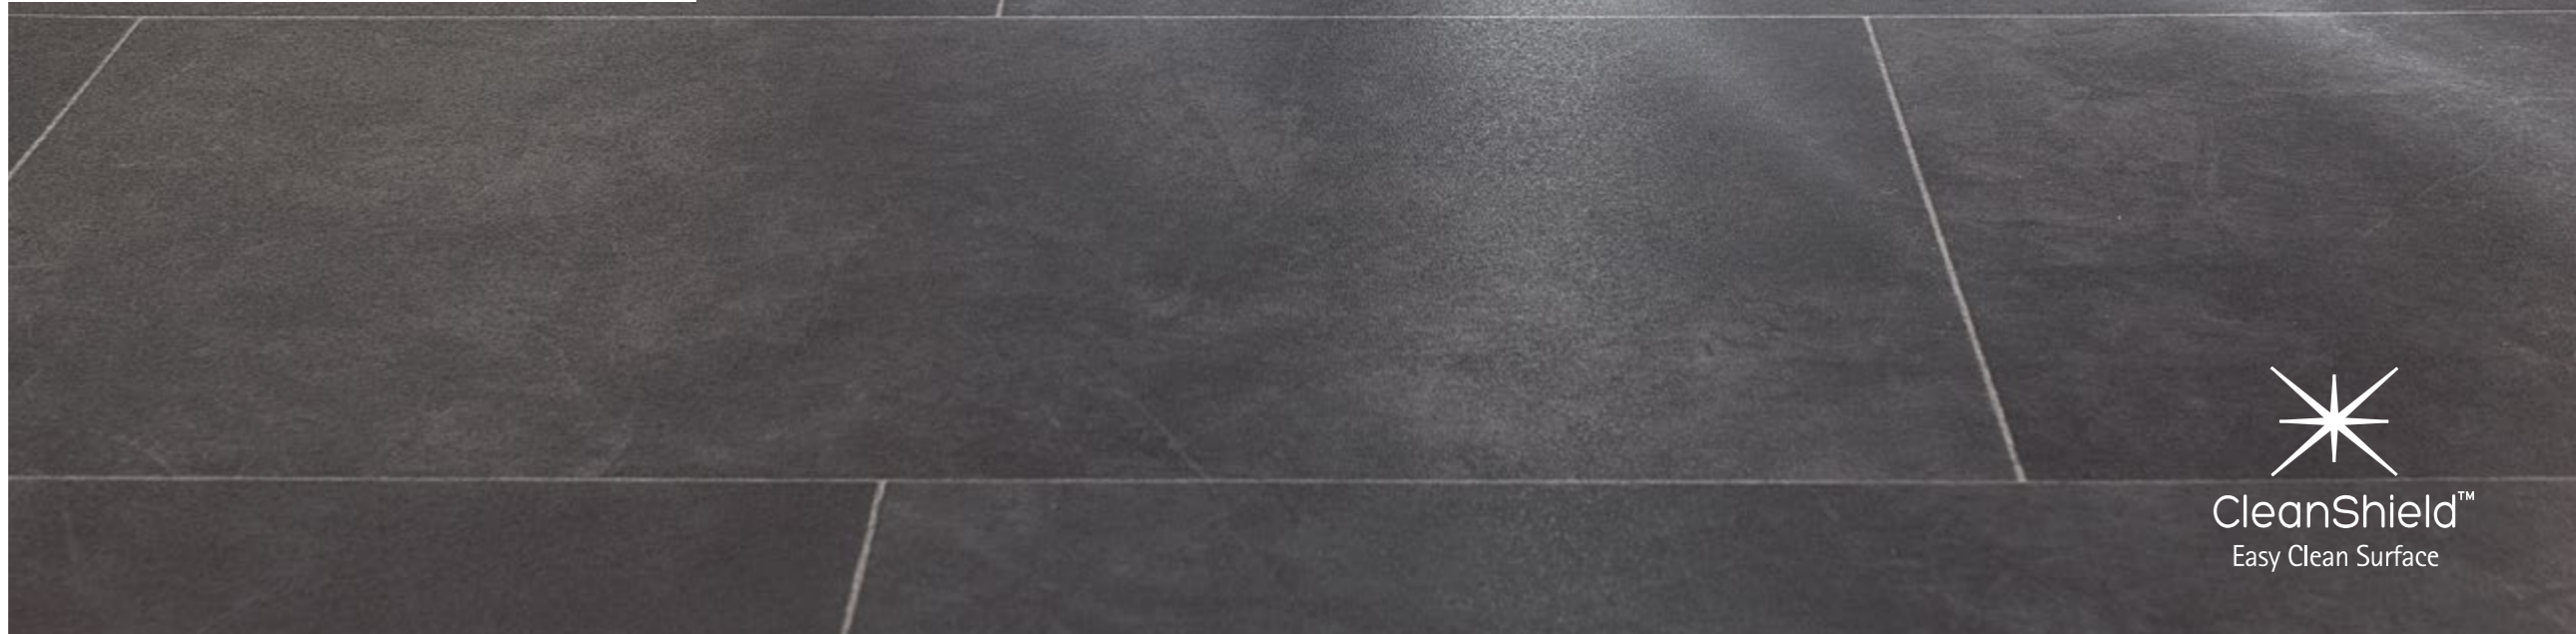

Black Slate

Floorcare tip Install mats at all entrances to pick up excess dirt and grit which might scratch the floor