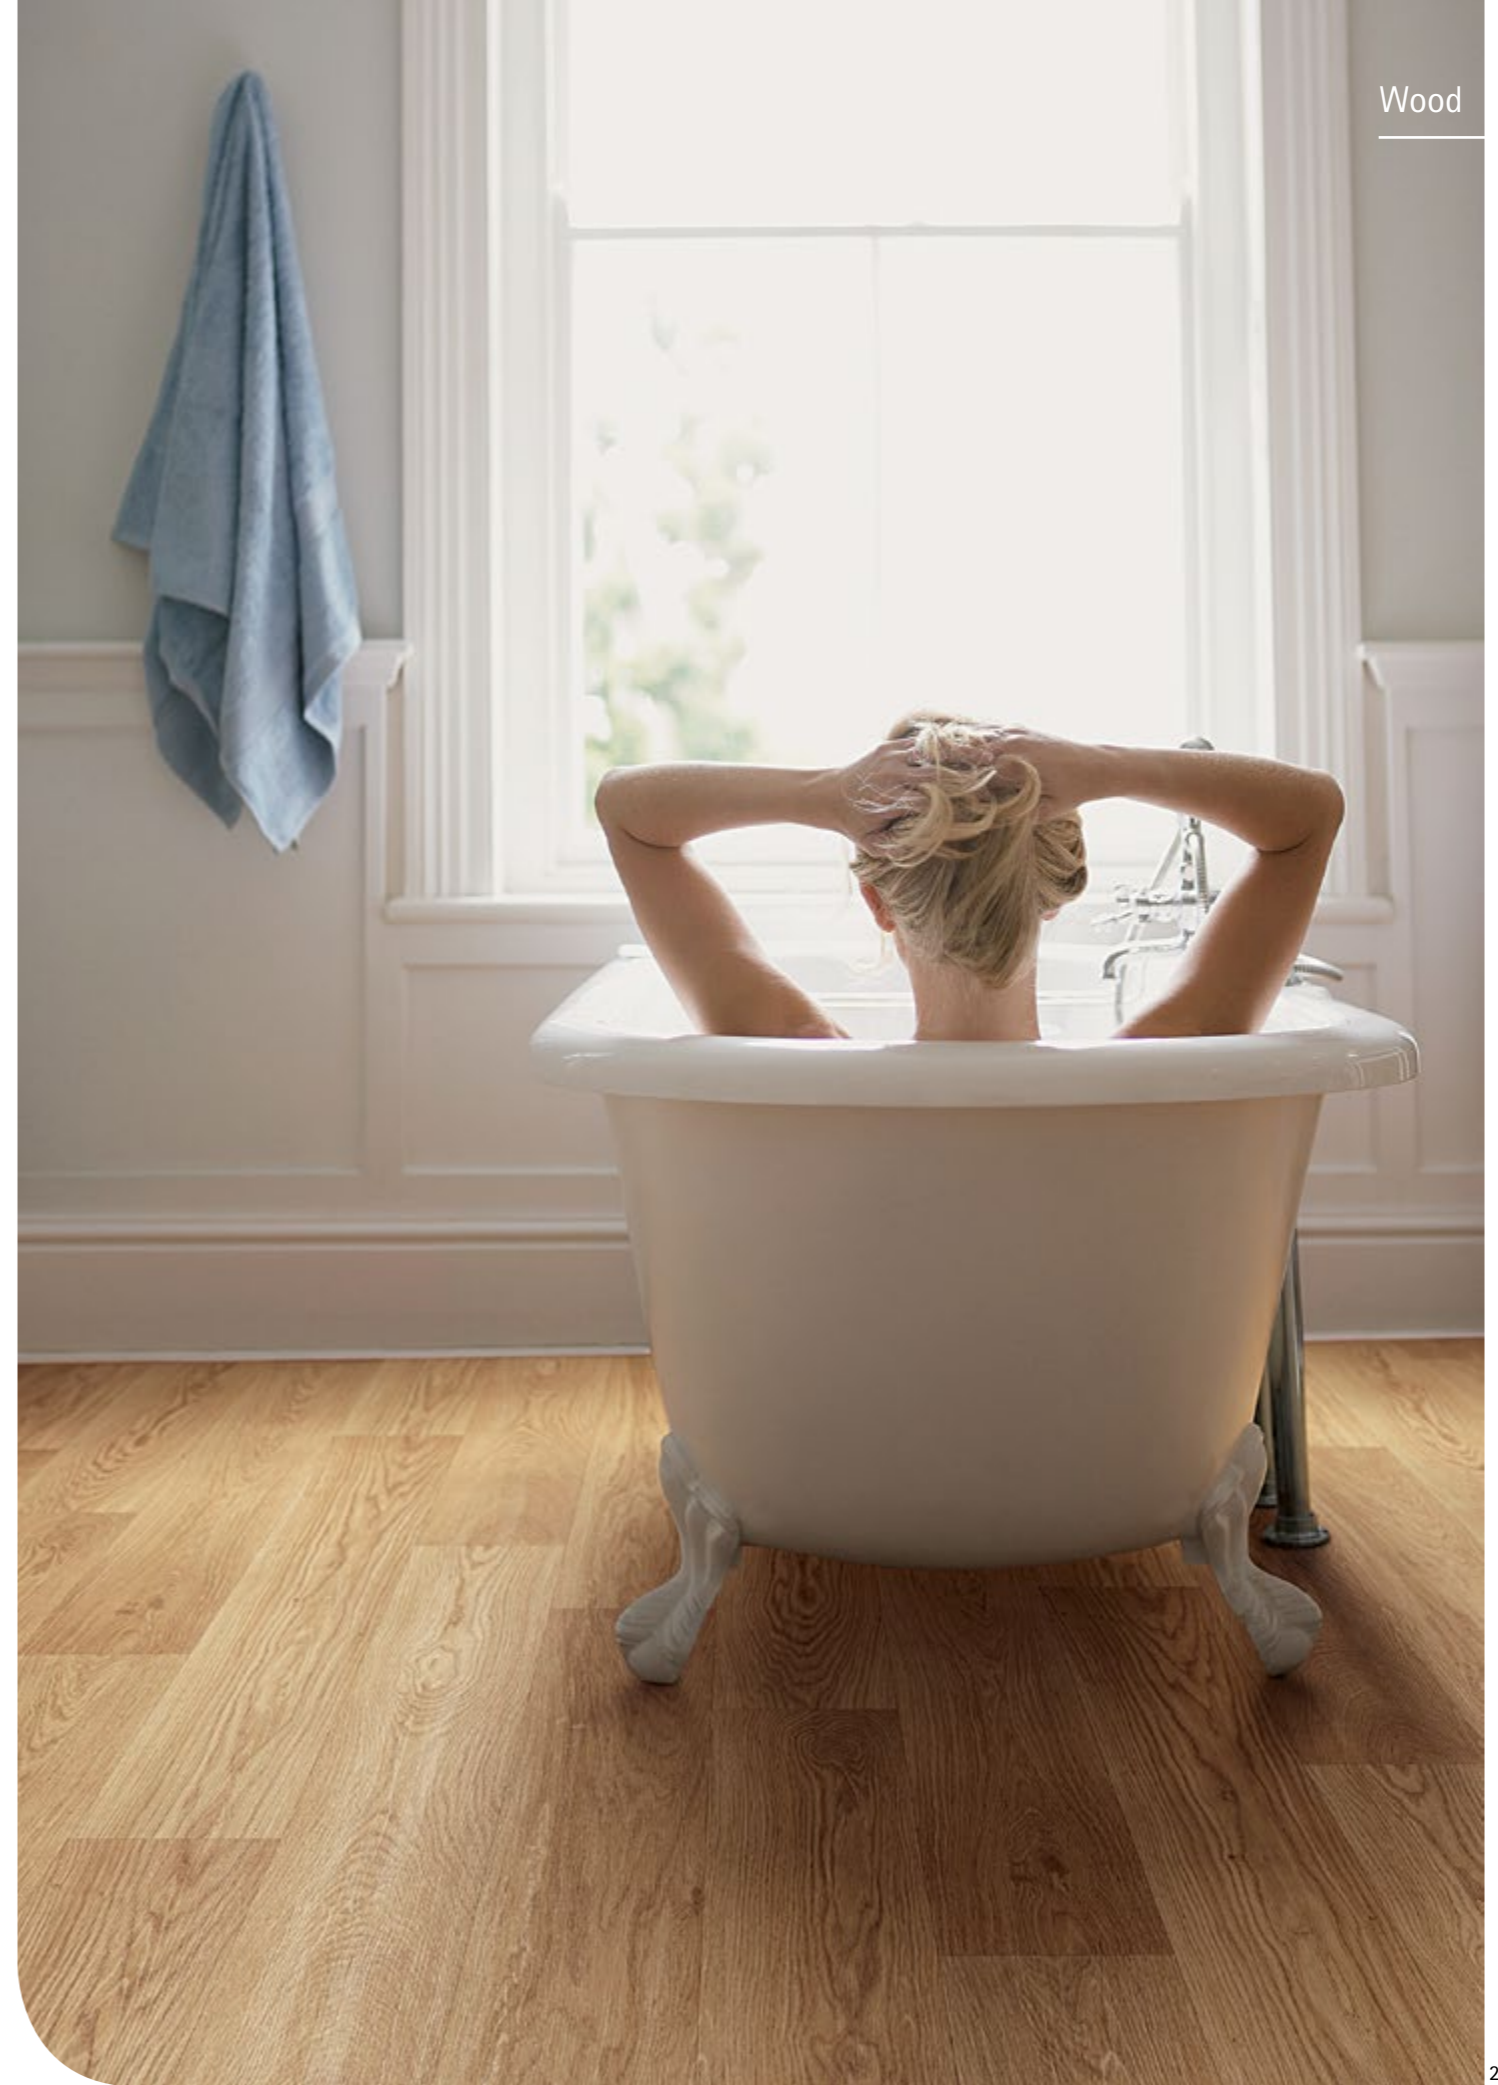

Blond Oak 2127
150 x 20cm

The striking plank size and detailed grain patterns within the Blond Oak design help to create a stylish, sophisticated floorcovering that is truly eye-catching. The natural oak shades and timber variations, given a reclaimed rustic twist, bring the wood's character to life and provides the perfect base for any room.