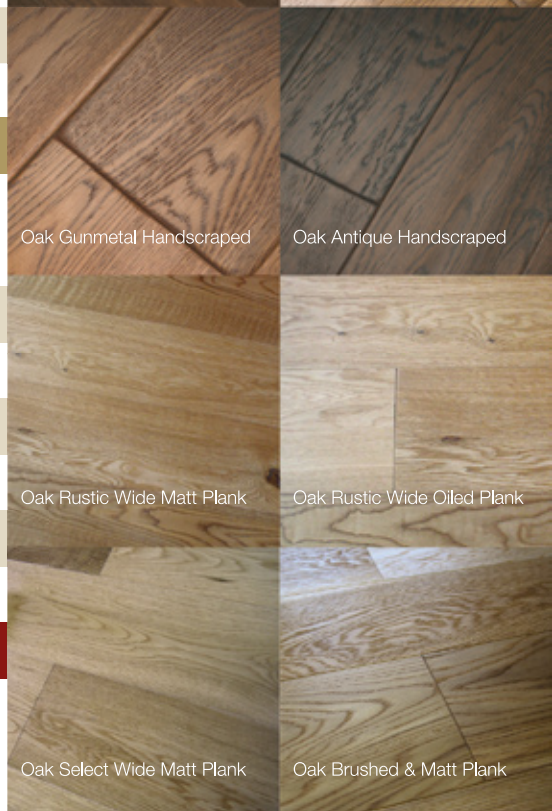

Alpine Wide Bevelled Planks 189 x 15 x 1860 mm - Pack Size 2.11 m²

Code	Product Name	Prices per m²	
		Pallet	Pack
A110	Wide Oak Rustic Matt Lacquered Plank	£22.40	£23.95
A111	Wide Oak Rustic Brushed & Matt Lacquered Plank	£22.95	£24.95
A112	Wide Oak Rustic Oiled Plank	£22.40	£24.50
A113	Wide Oak Select / Nature Matt Lacquered Plank	£26.50	£27.95
A114	Wide Oak Select / Nature Oiled Plank	£26.50	£27.95
A115	Wide Oak Rustic Unfinished Plank	£21.95	£23.45