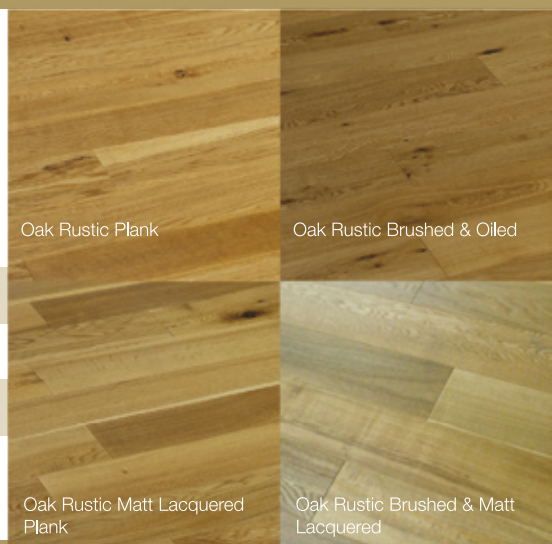

Alpine Bevelled Planks

Code	Product Name	Board Dimension	Size	Prices per m ²	
				Pallet	Pack
A101	Oak Rustic Lacquered Plank	148 x 15 x 1860 mm	1.65 m ²	£20.95	£22.95
A102	Oak Rustic Matt Lacquered Plank	148 x 15 x 1860 mm	1.65 m ²	£20.95	£22.95
A103	Oak Rustic Brushed & Matt Plank	148 x 15 x 1860 mm	1.65 m ²	£21.40	£23.50
A104	Oak Rustic Brushed & Oiled Plank	148 x 15 x 1860 mm	1.65 m ²	£21.40	£23.50
A106	Walnut Matt Lacquered Plank	127 x 15 x Random	2.13 m ²	£34.70	£36.25