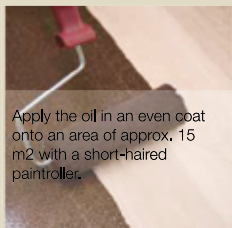

Woodwork should be freshly sanded and completely clean, dry, and free from stains

Buff floor with white polishing pads and with lint-free cotton cloths under the floor machine.

Apply the oil in an even coat onto an area of approx. 15 m² with a short-haired paintroller.