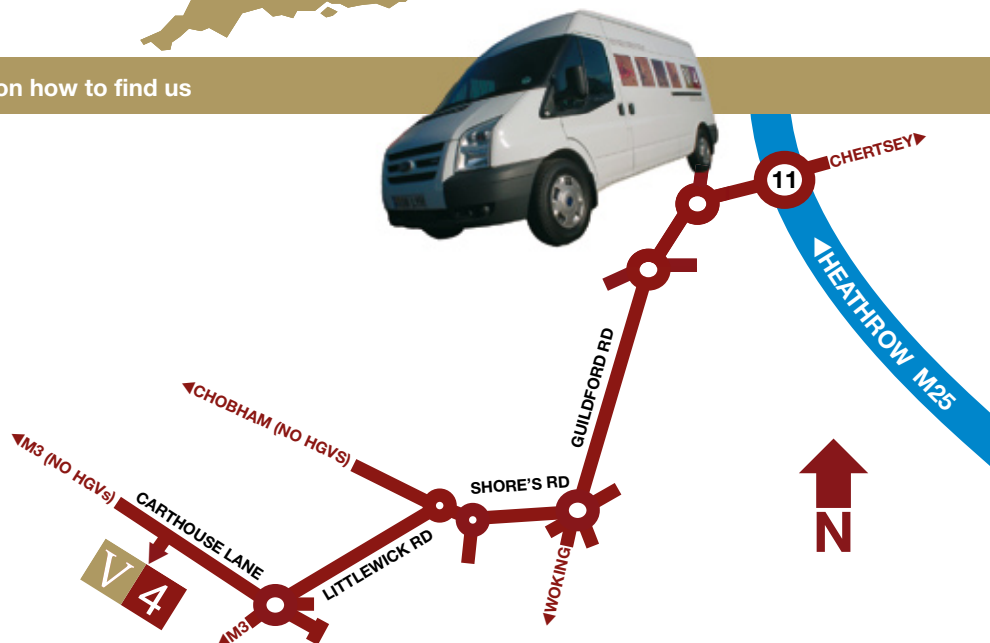

V4 Display Stands & Swatches

Swatches £8

Small Swatches £5

V4 Regional Sales Team

We deliver Nationwide but here's some details on how to find us

V4 WOODFLOORING LTD
GREENBAYS PARK
CARHOUSE LANE
HORSELL
WOKING
SURREY
GU21 4YP

Opening times
7.30am - 5pm
MONDAY - FRIDAY

info@v4woodflooring.co.uk
www.v4woodflooring.co.uk