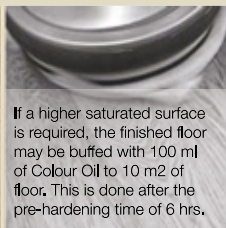

Buff floor with white polishing pads and with lint-free cotton cloths under the floor machine.

If a higher saturated surface is required, the finished floor may be buffed with 100 ml of Colour Oil to 10 m² of floor. This is done after the pre-hardening time of 6 hrs.