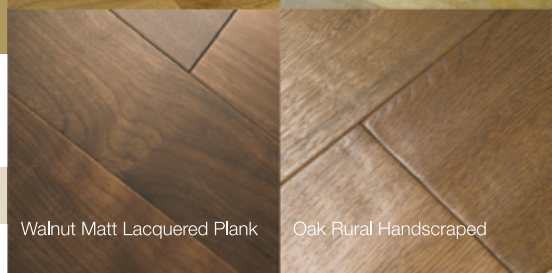

Alpine Hand Scraped Bevelled Planks 148 x 14 x 1830 mm - Pack Size 2.17 m²

Code	Product Name	Prices per m²	
		Pallet	Pack
A107	Oak Antique Hand Scraped Lacquered Plank	£24.95	£26.95
A108	Oak Rural Hand Scraped Lacquered Plank	£24.95	£26.95
A109	Oak Gunmetal Hand Scraped Lacquered Plank	£24.95	£26.95