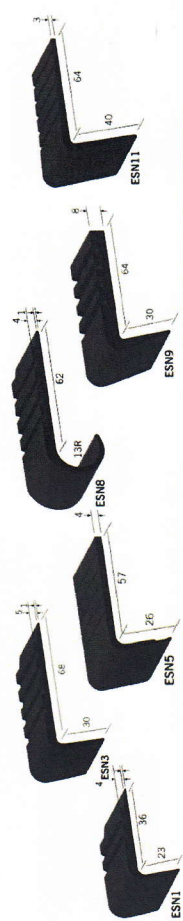

Flexible PVC	ESN1	ESN3	ESN5	ESN8	ESN9	ESN11
£ per 2m length	£6.88	£11.64	£11.64	£11.64	£17.58	£11.64