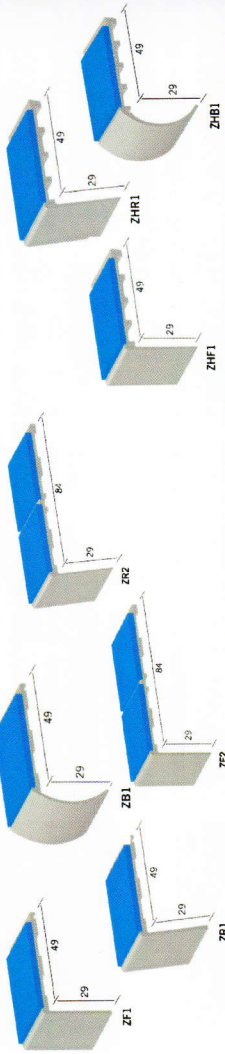

Z-RANGE

Stock lengths 1.22m of pre-drilled and adhesive taped channel with black infill for onsite trimming and application. Other colours and sizes can be ordered (5% charge on drilling) ask the sales office for details.

Slenderline 2 - 3.5mm		ZF1	ZR1	ZB1	ZF2	ZR2	Heavy Duty 4-7mm			ZHF1	ZHR1	ZHB1
Stock length (1.22m)		£9.19	£9.19	£9.19	£13.20	£13.20	£10.86	£10.86	£10.86	£10.86	£10.86	£10.86
stock length £ per m		£7.53	£7.53	£7.53	£10.82	£10.82	£8.90	£8.90	£8.90	£8.90	£8.90	£8.90
special order £ per m		£8.90	£8.90	£8.90	£12.04	£12.04	£10.06	£10.06	£10.06	£10.06	£10.06	£10.06