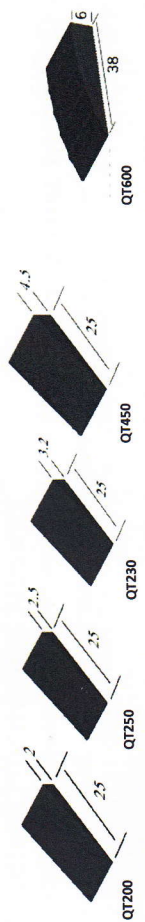

Dim Strips	QT200	QT250	QT320	QT450	QT600
£ per 25m coil	£18.00	£19.25	£20.50	£36.00	£52.26