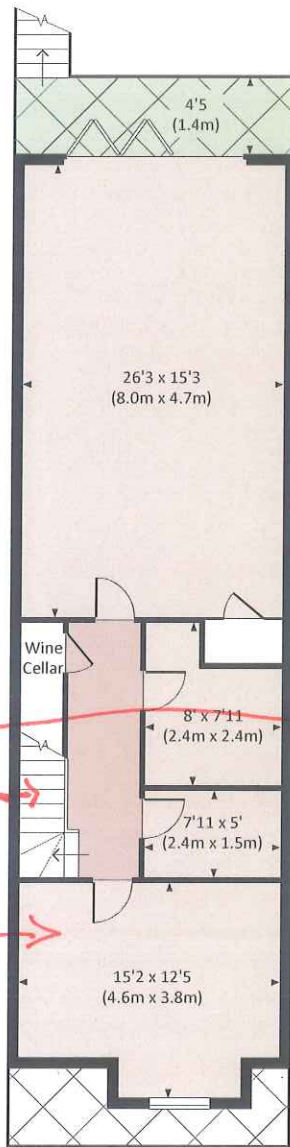

# GOWAN AVENUE, SW6

Approx. gross internal area 2630 Sq Ft. / 244.3 Sq M.

Approx. gross internal area 2870 Sq Ft. / 266.6 Sq M. Inc. Restricted Height

*Carpet from 1st floor  
rear landing to top  
house.*

LOWER GROUND FLOOR

GROUND FLOOR

SECOND FLOOR

FIRST FLOOR

*measure  
for runner*

*carpet*

*carpet*

*carpet  
inc  
entry to  
bathroom*