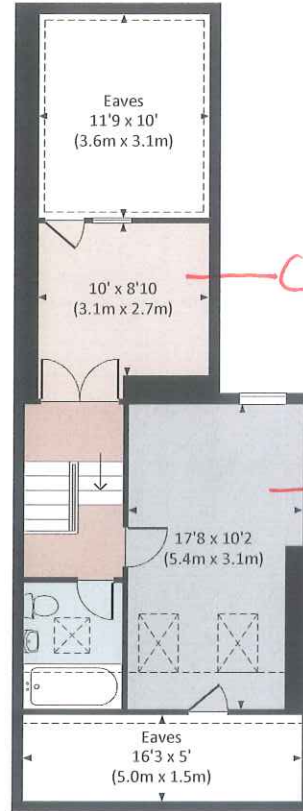

# GOWAN AVENUE, SW6

Approx. gross internal area 2630 Sq Ft. / 244.3 Sq M.

Approx. gross internal area 2870 Sq Ft. / 266.6 Sq M. Inc. Restricted Height

*Carpet from 1st floor  
rear landing to top  
house.*

LOWER GROUND FLOOR

GROUND FLOOR

SECOND FLOOR

FIRST FLOOR

*measure  
for runner*

*carpet*

*carpet*

*carpet  
inc  
entry to  
bathroom*