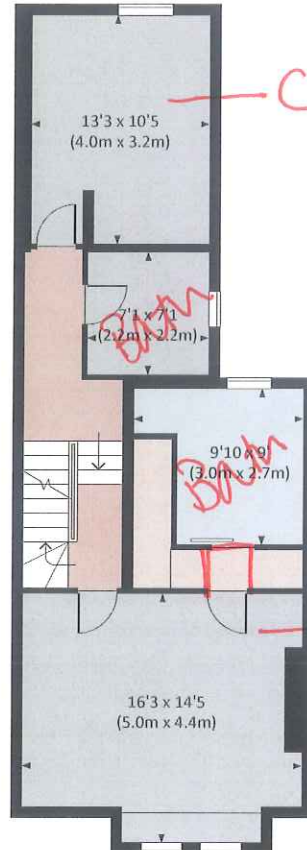

# GOWAN AVENUE, SW6

Approx. gross internal area 2630 Sq Ft. / 244.3 Sq M.

Approx. gross internal area 2870 Sq Ft. / 266.6 Sq M. Inc. Restricted Height

*Carpet from 1st floor  
rear landing to top  
house.*

LOWER GROUND FLOOR

GROUND FLOOR

SECOND FLOOR

FIRST FLOOR

*measure  
for runner*

*carpet*

*carpet*

*carpet  
inc  
entry to  
bathroom*