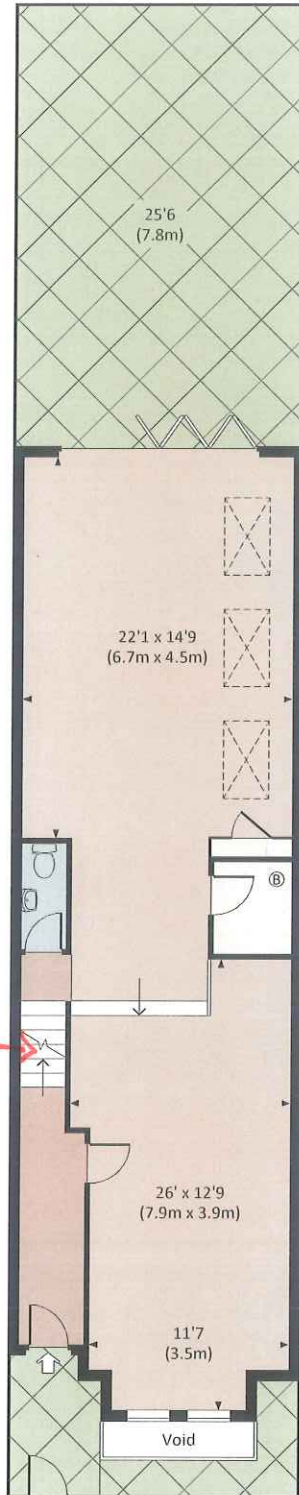

# GOWAN AVENUE, SW6

Approx. gross internal area 2630 Sq Ft. / 244.3 Sq M.

Approx. gross internal area 2870 Sq Ft. / 266.6 Sq M. Inc. Restricted Height

*Carpet from 1st floor  
rear landing to top  
house.*

LOWER GROUND FLOOR

GROUND FLOOR

SECOND FLOOR

FIRST FLOOR

*measure  
for runner*

*carpet*

*carpet*

*carpet  
inc  
entry to  
bathroom*