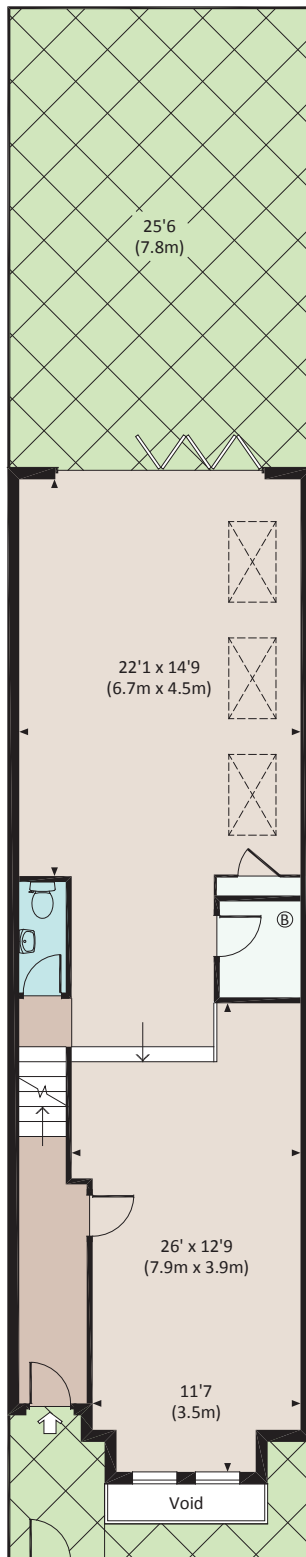

GOWAN AVENUE, SW6

Approx. gross internal area 2630 Sq Ft. / 244.3 Sq M.

Approx. gross internal area 2870 Sq Ft. / 266.6 Sq M. Inc. Restricted Height

LOWER GROUND FLOOR

GROUND FLOOR

SECOND FLOOR

FIRST FLOOR