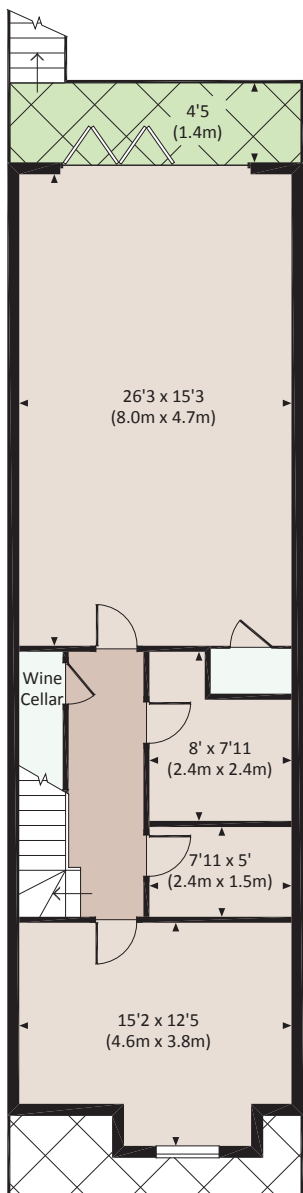

GOWAN AVENUE, SW6

Approx. gross internal area 2630 Sq Ft. / 244.3 Sq M.

Approx. gross internal area 2870 Sq Ft. / 266.6 Sq M. Inc. Restricted Height

LOWER GROUND FLOOR

GROUND FLOOR

SECOND FLOOR

FIRST FLOOR