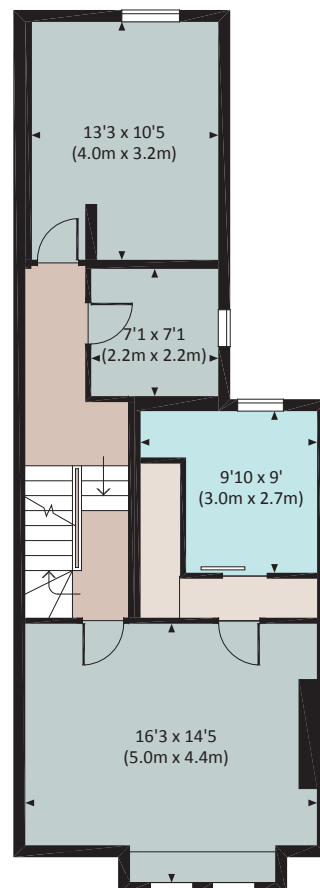

GOWAN AVENUE, SW6

Approx. gross internal area 2630 Sq Ft. / 244.3 Sq M.

Approx. gross internal area 2870 Sq Ft. / 266.6 Sq M. Inc. Restricted Height

LOWER GROUND FLOOR

GROUND FLOOR

SECOND FLOOR

FIRST FLOOR