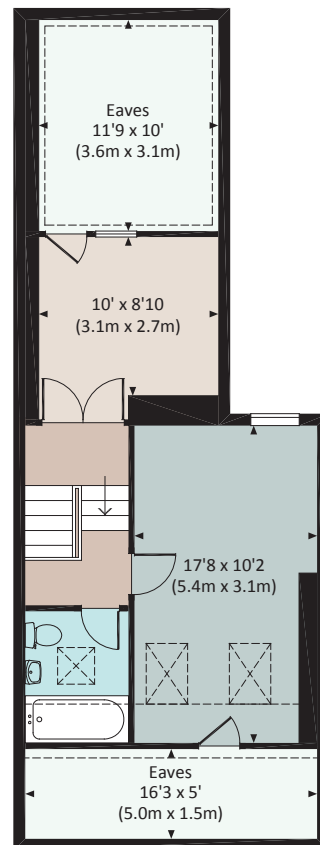

GOWAN AVENUE, SW6

Approx. gross internal area 2630 Sq Ft. / 244.3 Sq M.

Approx. gross internal area 2870 Sq Ft. / 266.6 Sq M. Inc. Restricted Height

LOWER GROUND FLOOR

GROUND FLOOR

SECOND FLOOR

FIRST FLOOR