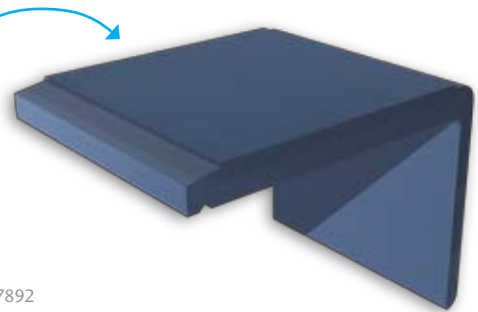

stair edging insert colours

xtra-grip and xtra-grip plus inserts Registered Community Design no 000767892

Key

- ▲ Xtra-grip
- Xtra-grip Plus

▲ Carbon ■ Raven LRV: 5.01 NCS: 8502-B 	▲ Deepsea ■ Navy LRV: 5.94 NCS: 8010-R70B 	▲ Truffle ■ Conker LRV: 7.85 NCS: 8010-Y50R 	▲ Rock ■ Marl LRV: 10.91 NCS: 7005-R50B 	▲ Pebble ■ Cliff LRV: 27.61 NCS: 4500-N 	
▲ Pampas ■ Vine LRV: 53.04 NCS: S2005-G 	▲ Breeze ■ Meltwater LRV: 51.13 NCS: S1515-R90B 	▲ Vapour ■ Lunar LRV: 39.74 NCS: 2502-B 	▲ Oat ■ Bone LRV: 50.66 NCS: 2005-Y30R 	▲ Zest ■ Sulphur LRV: 51.11 NCS: 1070-Y 	▲ Iceberg ■ Diamond LRV: 81.58 NCS: 0500-N

interior insert - standard finish

Jet LRV: 4.56 NCS: 8502-B 	Ink LRV: 4.96 NCS: 8010-R70B 	Midnight LRV: 6.56 NCS: 6030-R80B 	Burgundy LRV: 5.70 NCS: 6030-R10B 	Evergreen LRV: 6.69 NCS: 7020-B70G 	Coffee LRV: 6.05 NCS: 8010-Y50R
Nutmeg LRV: 8.15 NCS: 6020-Y80R 	Ocean LRV: 8.00 NCS: 6020-R90B 	Lead LRV: 12.77 NCS: 7005-R50B 	Steel LRV: 26.99 NCS: 4500-N 	Glacier LRV: 42.09 NCS: 2502-B 	Canvas LRV: 53.27 NCS: 2005-Y30R
Linen LRV: 38.59 NCS: 3010-Y30R 	Buttercup LRV: 55.54 NCS: 1070-Y 	Snowdrift LRV: 83.77 NCS: 0500-N 	Cloud LRV: 28.57 NCS: 4010-R70B 	Poppy LRV: 10.39 NCS: 2070-R 	Photoluminescent LRV: 57.59 - lit conditions
Clay LRV: 47.97 NCS: S2502-Y 	Sky LRV: 52.63 NCS: S1515-R90B 	Duckegg LRV: 47.72 NCS: S2010-B10G 	Jade LRV: 53.98 NCS: S2005-G 	Photoluminescent insert is available in traditional channels with inserts that are 50mm or less.	

interior insert - grained finish

Black LRV: 6.47 NCS: 7502-B 	Brown LRV: 12.13 NCS: 6010-Y70R
Granite LRV: 13.44 NCS: 6502-R 	Dove LRV: 23.40 NCS: 5000-N

exterior insert

Nightsky LRV: 4.55 	Lignite LRV: 10.32
Sunrise LRV: 46.38 	Nebula LRV: 65.71

NCS colour references

Gradus is a member of NCS (Natural Colour System) and utilises the NCS reference codes shown above each colour. NCS is a user friendly colour language and is the only colour system that describes colour exactly as we see it. NCS is used by professionals as a tool for precise colour communication, selection and specification. For further information visit the NCS website - www.ncscolour.co.uk

©Property of and used under licence from the Scandinavian Colour Institute AB, SCI-Sweden se, Stockholm 2004. *See www.ncscolour.co.uk for NCS-standard samples.

Please note: Due to the limitations of the printing process, colours within this leaflet should not be relied upon for colour matching. An accurate colour match can only be achieved by requesting the relevant product sample(s) from Gradus customer support on 01625 428922.