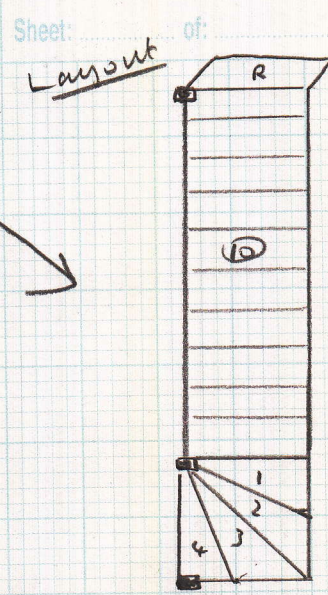

mrcarpets
P26111

Job: Mr J. BALE
 Name: 215 Felsham Road
 Address: Putney
 SW15 1BD

Tel: _____
 Sheet: _____ of: _____

Bottom stairs

6.60 x 0.66m runner

max 50cm wide runner

(1 of 2)

Layout

TOP STAIRS

FITTED SIZE	RUNNER
RISE 0.20 x 0.83 exact	- gap
(10) 0.46 x 0.83 exact	- gap
W1 0.58 x 0.94	} cut on site
N2 0.60 x 1.18	
N3 0.75 x 1.20	
N4 0.59 x 0.85	

P26111

MR J. BALE
215 Felsham Road
Putney
SW15 1BD

Main Bed

Bottom stairs

FITTED SIZES	RUNNER
Riser 0.20 x 0.74 exact	(14 1/2) 50cm
(12) 0.45 x 0.74 exact	
Blr 0.45 x 0.92	
Slr 0.75 x 1.15	

2 of 2