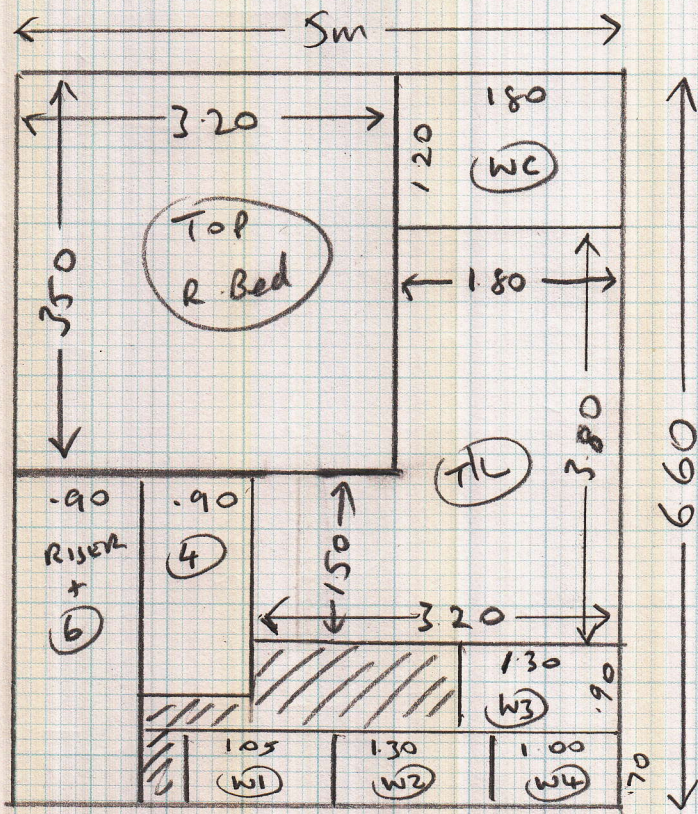

mrcarpets
P26111

Job: Mr J. BALE
 Name: 215 Felsham Road
 Address: Putney
 SW15 1BD

Tel: _____
 Sheet: _____ of: _____

Bottom stairs

6.60 x 0.66m runner

max 50cm wide runner

(1 of 2)

Layout

TOP STAIRS

FITTED SIZE	RUNNER
RISE 0.20 x 0.83 exact	- gap
(10) 0.46 x 0.83 exact	- gap
W1 0.58 x 0.94	} cut on site
N2 0.60 x 1.18	
N3 0.75 x 1.20	
N4 0.59 x 0.85	

P26111

MR J. BALE
215 Felsham Road
Putney
SW15 1BD

Main Bed

Bottom stairs

FITTED SIZES	RUNNER
Riser 0.20 x 0.74 exact	(14 1/2) 50cm
(12) 0.45 x 0.74 exact	
Blr 0.45 x 0.92	
Slr 0.75 x 1.15	

2 of 2