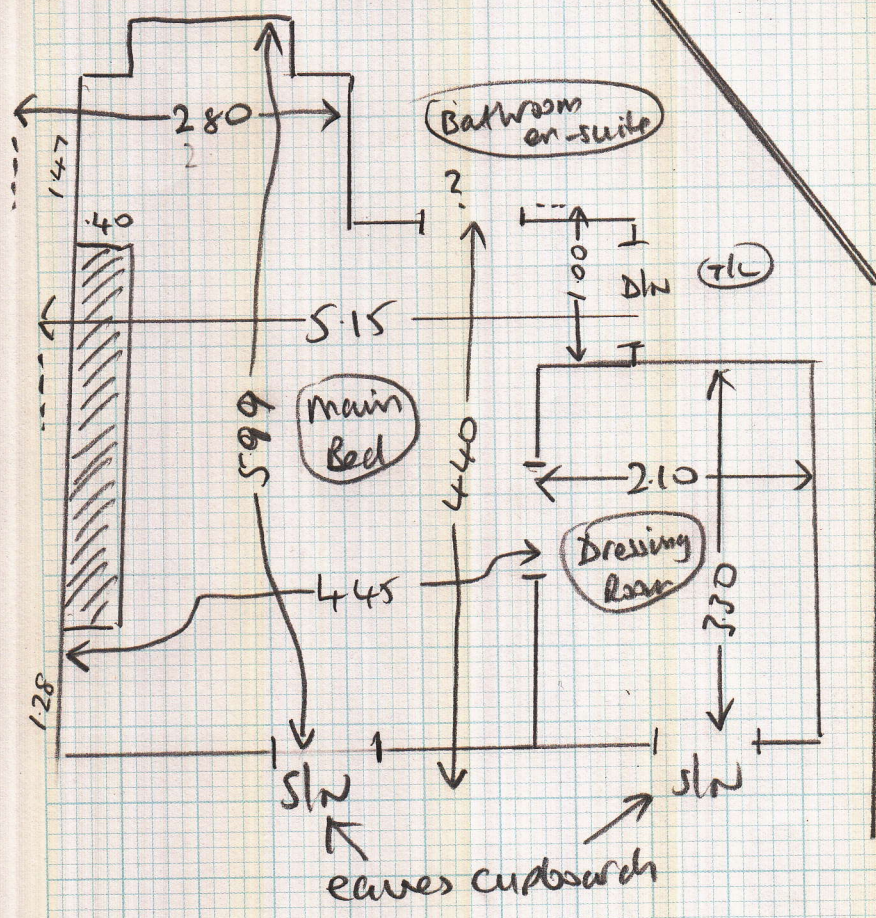

mrcarpets
P26111

Job: Mr J. BALE
 Name: 215 Felsham Road
 Address: Putney
 SW15 1BD

Tel: _____
 Sheet: _____ of: _____

Bottom stairs

6.60 x 0.66m runner

max 50cm wide runner

(1 of 2)

Layout

TOP STAIRS

FITTED SIZE	RUNNER
RISE 0.20 x 0.83 exact	- gap
(10) 0.46 x 0.83 exact	- gap
W1 0.58 x 0.94	} cut on site
N2 0.60 x 1.18	
N3 0.75 x 1.20	
N4 0.59 x 0.85	

P26111

MR J. BALE
215 Felsham Road
Putney
SW15 1BD

Main Bed

Bottom stairs

FITTED SIZES	RUNNER
Riser 0.20 x 0.74 exact	(14 1/2) 50cm
(12) 0.45 x 0.74 exact	
Blr 0.45 x 0.92	
Slr 0.75 x 1.15	

2 of 2