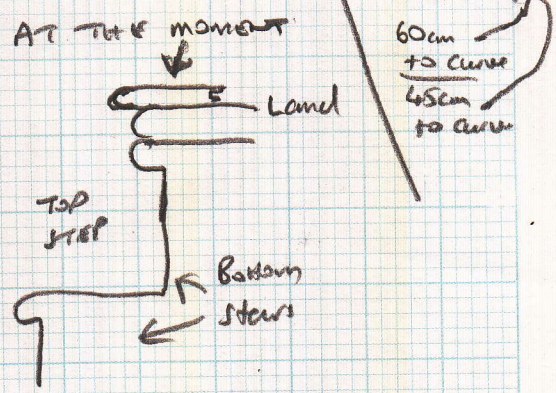

mrcarpets
P26111

Job: Mr J. BALE
 Name: 215 Felsham Road
 Address: Putney
 SW15 1BD

Tel: _____
 Sheet: _____ of: _____

Bottom stairs

6.60 x 0.66m runner

max 50cm wide runner

(1 of 2)

Layout

TOP STAIRS

FITTED SIZE	RUNNER
RISE 0.20 x 0.83 exact	- gap
(10) 0.46 x 0.83 exact	- gap
W1 0.58 x 0.94	} cut on site
N2 0.60 x 1.18	
N3 0.75 x 1.20	
N4 0.59 x 0.85	

P26111

MR J. BALE
215 Felsham Road
Putney
SW15 1BD

Main Bed

Bottom stairs

FITTED SIZES	RUNNER
Riser 0.20 x 0.74 exact	(14 1/2) 50cm
(12) 0.45 x 0.74 exact	
Blr 0.45 x 0.92	
Slr 0.75 x 1.15	

2 of 2