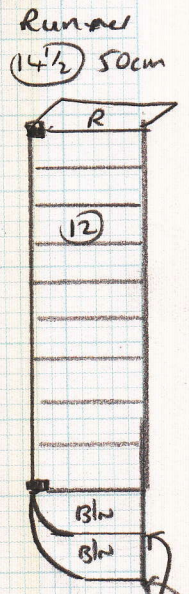

mrcarpets
P26111

Job: Mr J. BALE
 Name: 215 Felsham Road
 Address: Putney
 SW15 1BD

Tel: _____
 Sheet: _____ of: _____

Bottom stairs

6.60 x 0.66m runner

max 50cm wide runner

(1 of 2)

Layout

TOP STAIRS

FITTED SIZE	RUNNER
RISE 0.20 x 0.83 exact	- gap
(10) 0.46 x 0.83 exact	- gap
W1 0.58 x 0.94	} cut on site
N2 0.60 x 1.18	
N3 0.75 x 1.20	
N4 0.59 x 0.85	

P26111

MR J. BALE
215 Felsham Road
Putney
SW15 1BD

Main Bed

Bottom stairs

FITTED SIZES	RUNNER
Riser 0.20 x 0.74 exact	(14 1/2) 50cm
(12) 0.45 x 0.74 exact	
Blr 0.45 x 0.92	
Slr 0.75 x 1.15	

2 of 2