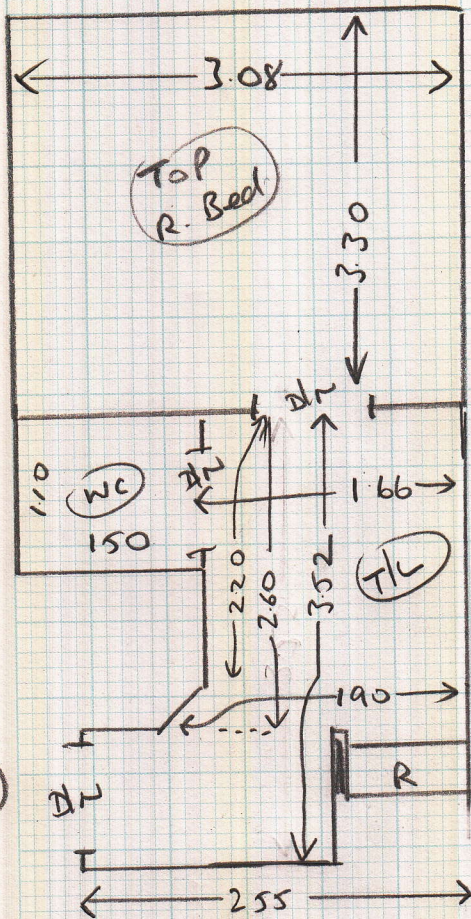

mrcarpets
P26111

Job: Mr J. BALE
 Name: 215 Felsham Road
 Address: Putney
 SW15 1BD

Tel: _____
 Sheet: _____ of: _____

Bottom stairs

6.60 x 0.66m runner

max 50cm wide runner

(1 of 2)

Layout

TOP STAIRS

FITTED SIZE	RUNNER
RISE 0.20 x 0.83 exact	- gap
(10) 0.46 x 0.83 exact	- gap
W1 0.58 x 0.94	} cut on site
N2 0.60 x 1.18	
N3 0.75 x 1.20	
N4 0.59 x 0.85	

P26111

MR J. BALE
215 Felsham Road
Putney
SW15 1BD

Main Bed

Bottom stairs

FITTED SIZES	RUNNER
Riser 0.20 x 0.74 exact	(14 1/2) 50cm
(12) 0.45 x 0.74 exact	
Blr 0.45 x 0.92	
Slr 0.75 x 1.15	

2 of 2