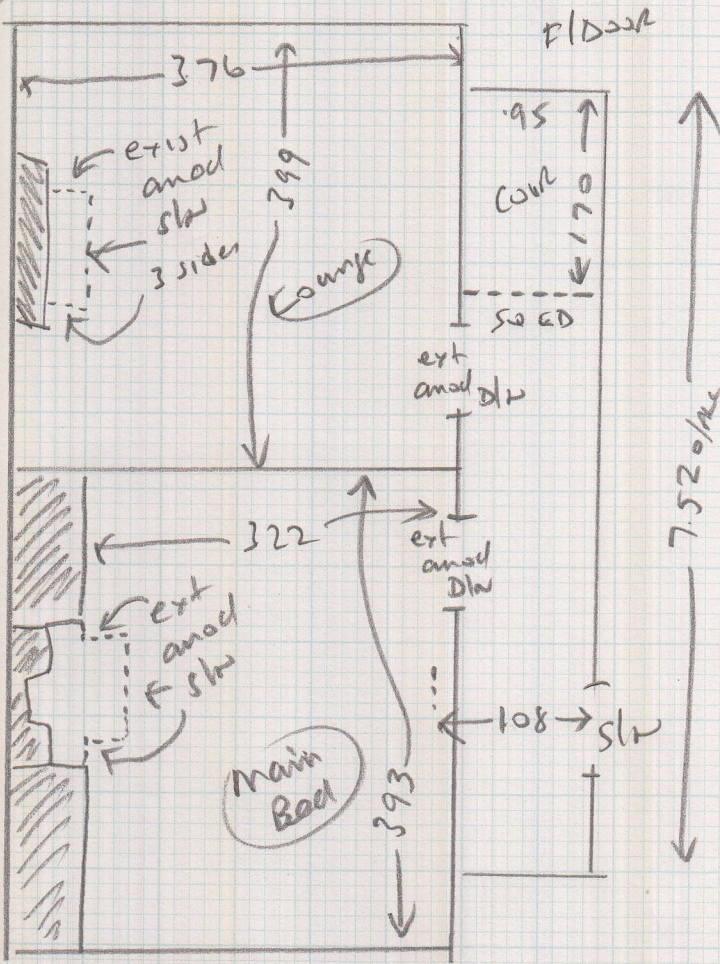

mrcarpet
P26115

Job No: Mrs L. Downham
 Name: 93 Telford Ave
 Address: Balham
 SW2 4HN

Tel: _____
 Sheet: _____ of: _____

8.15 x 5
 2.40 x 5

1.80 x 1m COIR
 + SQ. ED

1. or 2

Layout

mrcarpet
 P. 26115
 James L Downham
 Name: 93 Telford Ave
 Address: Balham
 SW2 4HW
 Sheet: .. of:

Rear Bed 230 x 247

Existing sledge
 Existing r/w/d

(2 of 2)

P26115

Job Mrs L. Downham
 Name 93 Telford Avenue
 Address Balham
 SW2 4HN
 Tel:

Sheet: of:

Room Loop

8.15 x 5

1.85 x 5

1.80 x 1m Cor
 + SQ ED

(1 OF 2)