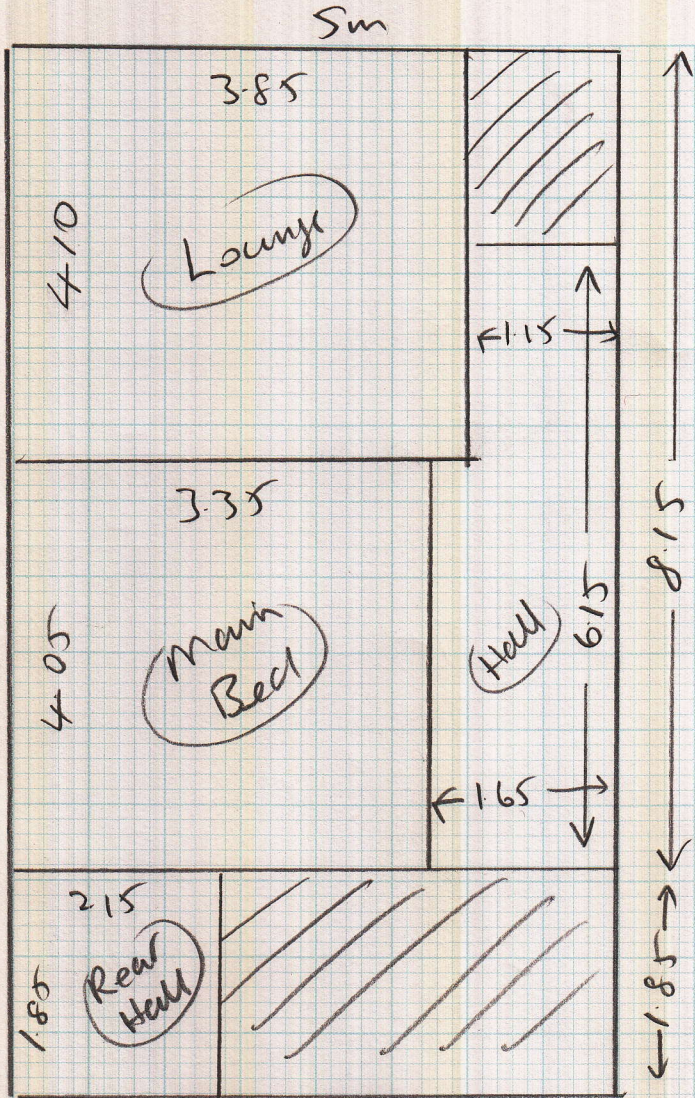

mrcarpet
P26115

Job No: Mrs L. Downham
 Name: 93 Telford Ave
 Address: Balham
 SW2 4HN

Tel: _____
 Sheet: _____ of: _____

8.15 x 5
 2.40 x 5

1.80 x 1m COIR
 + SQ. ED

1. or 2

Layout

mrcarpet
 P. 26115
 James L Downham
 Name: 93 Telford Ave
 Address: Balham
 SW2 4HW
 Sheet: .. of:

Rear Bed 230 x 247

Existing sledge
 Existing r/w/d

(2 of 2)

P26115

Job Mrs L. Downham
 Name 93 Telford Avenue
 Address Balham
 SW2 4HN
 Tel:

Sheet: of:

Room Loop

8.15 x 5

1.85 x 5

1.80 x 1m Cor
 + SQ ED

(1 OF 2)