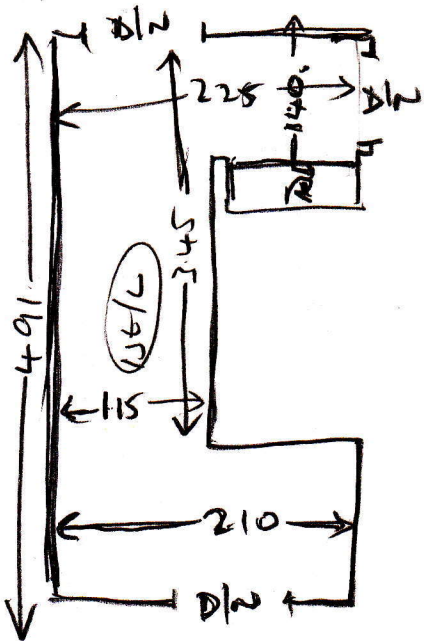

mrcarpet  
P 26145

Job No: MR D ELSTEIN  
Name: 64 HOTHAM ROAD  
Address: PUTNEY  
SW15 1QP

Sheet: ..... of: .....

8.25 x 5  
7.05 x 5  
5.05 x 5

(1 of 2)

# Elstern

TOP STAIRS

- (I) 0.45 m x 0.90
- W1 0.69 m x 1.07
- W2 0.75 m x 1.32
- W3 0.76 x 0.91
- (II) 0.45 x 0.91

- (13) 0.44 x 0.88
- BlN 0.46 m x 1.20
- BlN 0.70 m x 1.40

Radiators cover to go under

(20F2)