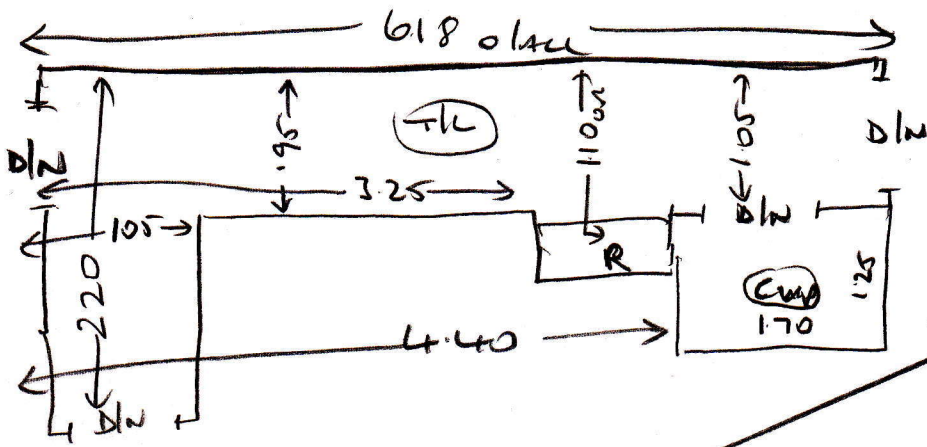

mrcarpet  
P 26145

Job No: MR D ELSTEIN  
Name: 64 HOTHAM ROAD  
Address: PUTNEY  
SW15 1QP

Sheet: ..... of: .....

8.25 x 5  
7.05 x 5  
5.05 x 5

(1 of 2)

# Elstern

TOP STAIRS

- (I) 0.45 m x 0.90
- W1 0.69 m x 1.07
- W2 0.75 m x 1.32
- W3 0.76 x 0.91
- (II) 0.45 x 0.91

- (13) 0.44 x 0.88
- BlN 0.46 m x 1.20
- BlN 0.70 m x 1.40

Radiators cover to go under

(20F2)