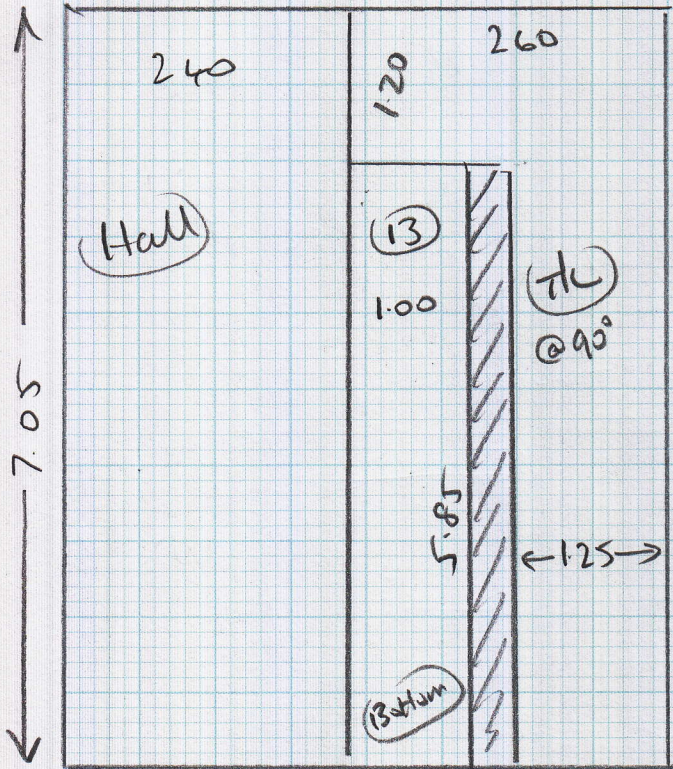

mrcarpet  
P 26145

Job No: MR D ELSTEIN  
Name: 64 HOTHAM ROAD  
Address: PUTNEY  
SW15 1QP

Sheet: ..... of: .....

8.25 x 5  
7.05 x 5  
5.05 x 5

(1 of 2)

# Elstern

TOP STAIRS

- (I) 0.45 m x 0.90
- W1 0.69 m x 1.07
- W2 0.75 m x 1.32
- W3 0.76 x 0.91
- (II) 0.45 x 0.91

- (13) 0.44 x 0.88
- BlN 0.46 m x 1.20
- BlN 0.70 m x 1.40

Radiators cover to go under

(20F2)