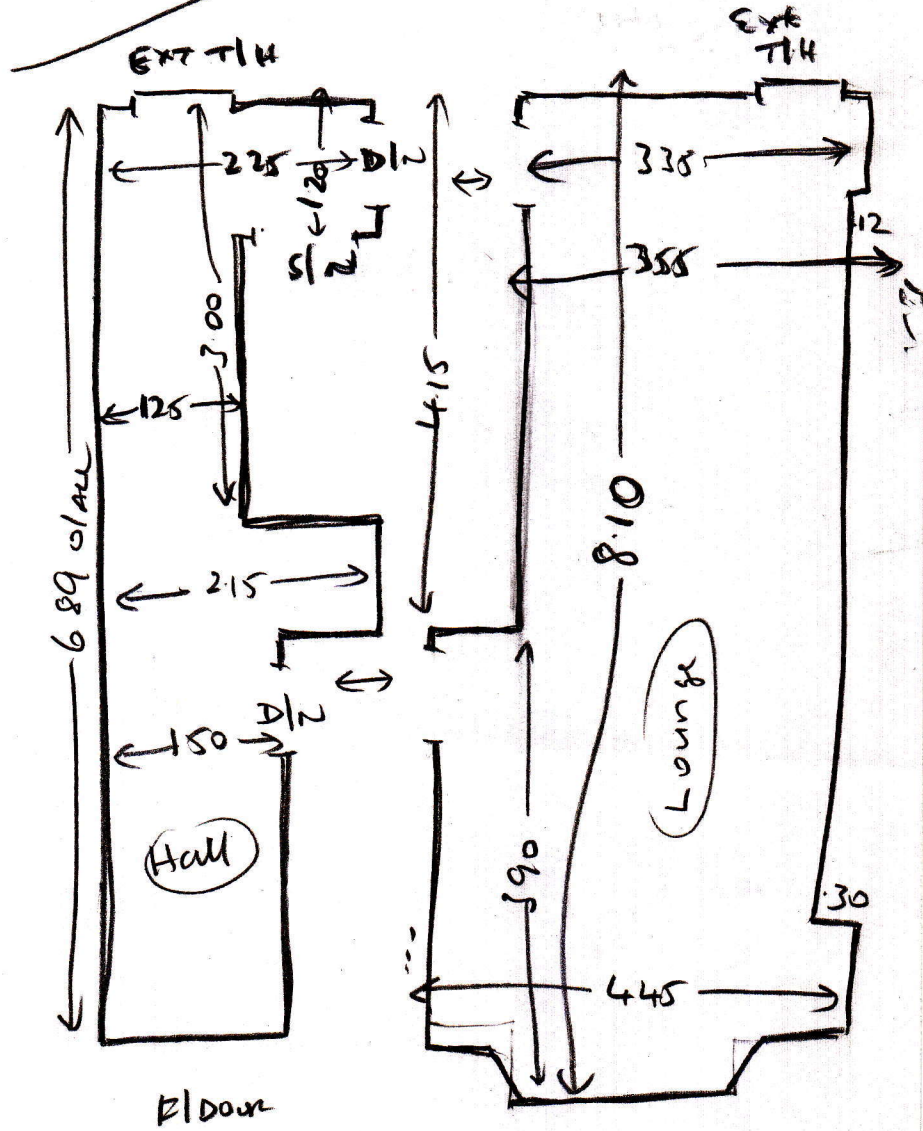

mrcarpet  
P 26145

Job No: MR D ELSTEIN  
Name: 64 HOTHAM ROAD  
Address: PUTNEY  
SW15 1QP

Sheet: ..... of: .....

8.25 x 5  
7.05 x 5  
5.05 x 5

(1 of 2)

# Elstern

TOP STAIRS

- (I) 0.45 m x 0.90
- W1 0.69 m x 1.07
- W2 0.75 m x 1.32
- W3 0.76 x 0.91
- (II) 0.45 x 0.91

- (13) 0.44 x 0.88
- BlN 0.46 m x 1.20
- BlN 0.70 m x 1.40

Radiators cover to go under

(20F2)