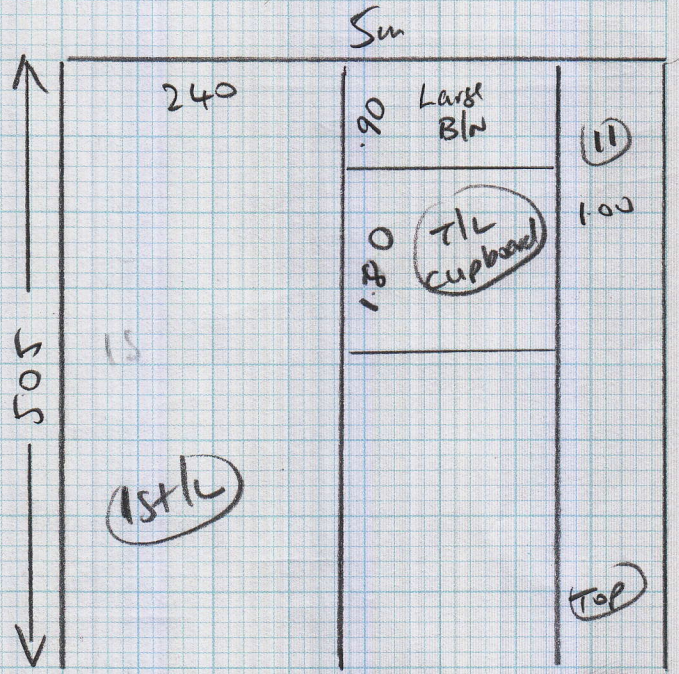

mrcarpet  
P 26145

Job No: MR D ELSTEIN  
Name: 64 HOTHAM ROAD  
Address: PUTNEY  
SW15 1QP

Sheet: ..... of: .....

8.25 x 5  
7.05 x 5  
5.05 x 5

(1 of 2)

# Elstern

TOP STAIRS

- (I) 0.45 m x 0.90
- W1 0.69 m x 1.07
- W2 0.75 m x 1.32
- W3 0.76 x 0.91
- (II) 0.45 x 0.91

- (13) 0.44 x 0.88
- BlN 0.46 m x 1.20
- BlN 0.70 m x 1.40

Radiators cover to go under

(20F2)