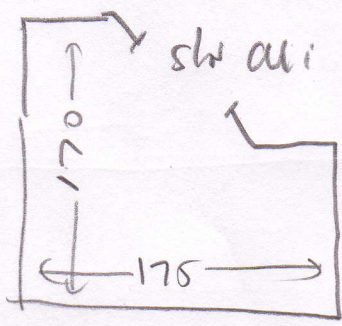

P26144

MR LEAVER
6 HEIDEGGER CRES
BARNES
SW13 8HA

Bt ensuite 1.95 x 1.80

Solid
no wls
nech screed
" slt all
Seal edges FJI opaqu

Vmugh @ £20
P. POUND

Family BT

Solid
no wls
nech screed
" all slt
Seal edges FJI opaqu