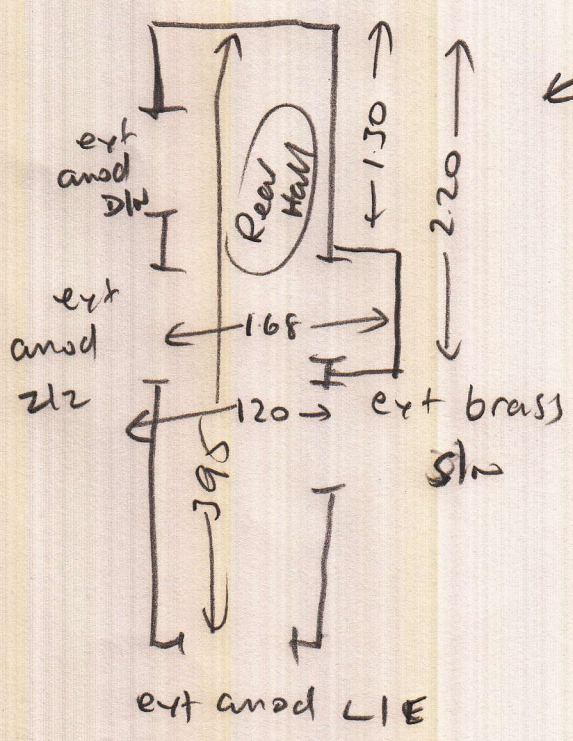

C/plan

mrcarpnet
 P.26278

Job No: MRS B WISDOM
 Name: 3 THE CRESCENT
 Address: BARNES
 SW13 0NN

Tel:

Sheet Value of Plam Twist 40
 VAL-PLA 4006

6.05×4

(10R2)

Layout

Wisdom

P26278
MRS B. WISDOM
3 THE CRESCENT
BARNES
SW13 0NN

Shd wood uld
ext slk (15")

EXIST SLEDGE
EXIST DOOR BARS

2 057 x 0.77

wood uld
ext slk

2082