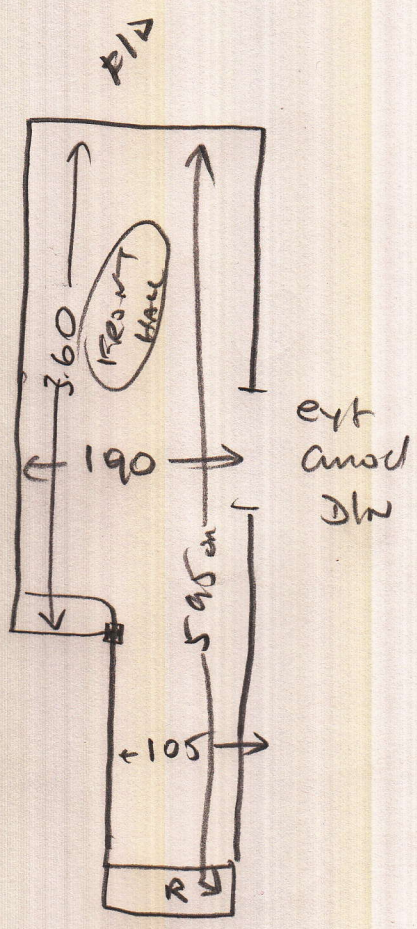

C/plan

mrcarpnet
 P.26278

Job No: MRS B WISDOM
 Name: 3 THE CRESCENT
 Address: BARNES
 SW13 0NN

Tel:

Sheet Value of Plam Twist 40
 VAL-PLA 4006

6.05×4

(10R2)

Layout

Wisdom

P26278
MRS B. WISDOM
3 THE CRESCENT
BARNES
SW13 0NN

Shd wood uld
ext slk (15")

EXIST SLEDGE
EXIST DOOR BARS

2 057 x 0.77

wood uld
ext slk

2082