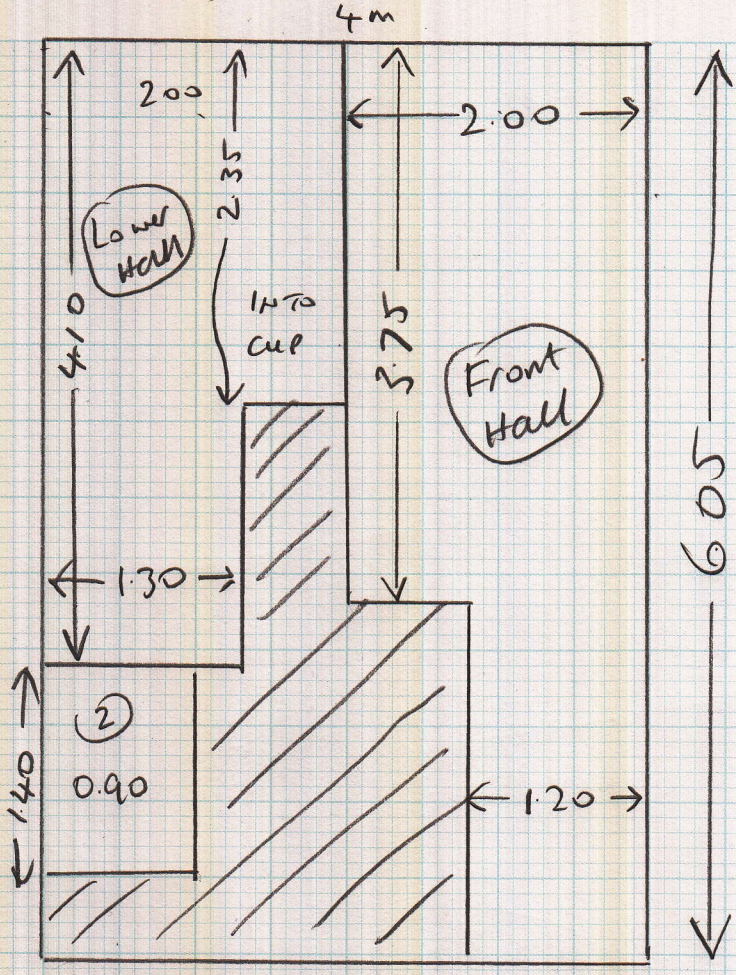

C/plan

mrcarpnet
 P.26278

Job No: MRS B WISDOM
 Name: 3 THE CRESCENT
 Address: BARNES
 SW13 0NN

Tel:

Sheet Value of Plam Twist 40
 VAL-PLA 4006

6.05×4

(10R2)

Layout

Wisdom

P26278
MRS B. WISDOM
3 THE CRESCENT
BARNES
SW13 0NN

Shd wood uld
ext slk (15")

EXIST SLEDGE
EXIST DOOR BARS

2 057 x 0.77

wood uld
ext slk

2082