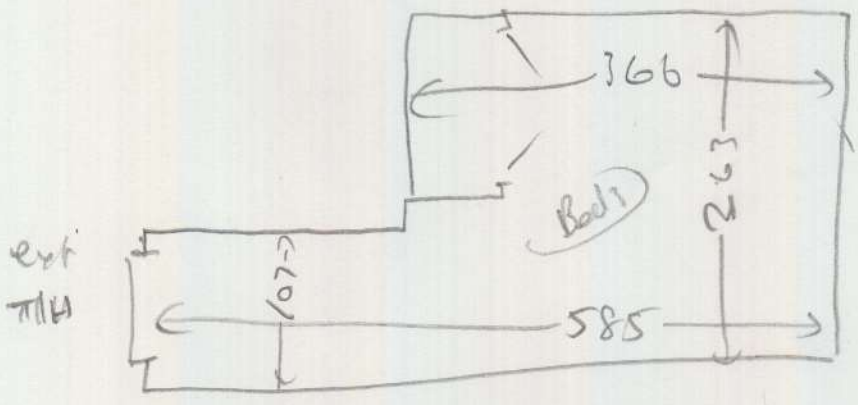

Layout

P26518
 Mcintosh
 604 Captain H&H

- Bed 1 4.40 x 5m
- Bed 2 3.35 x 4m
- Bed 3 5.95 x 4m

all
 Solid
 Uplift + dis part
 ext skt
 no m/R unit