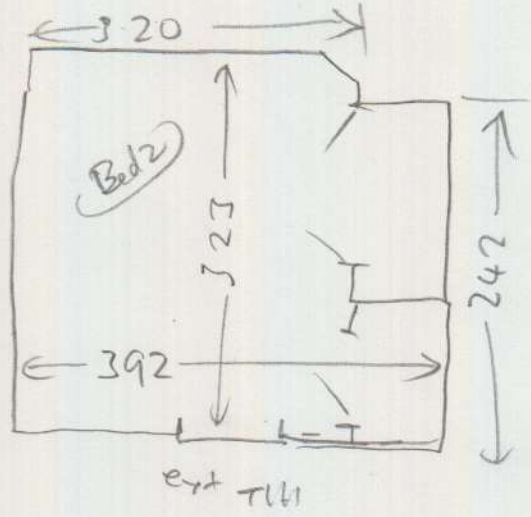

Layout

P26518
 Mcintosh
 604 Captain H&H

- Bed 1 4.40 x 5m
- Bed 2 3.35 x 4m
- Bed 3 5.95 x 4m

all
 Solid
 Uplift + dis part
 ext skt
 no m/R unit