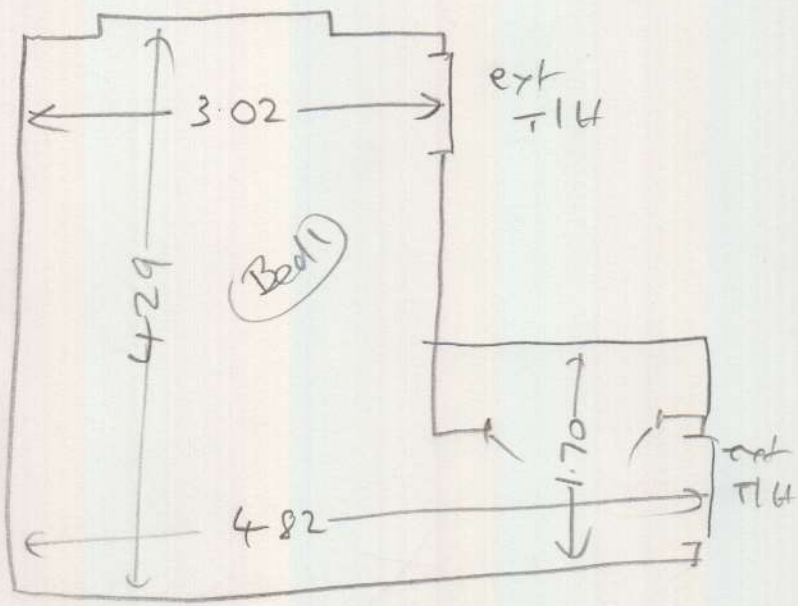

Layout

P26518
 Mcintosh
 604 Captain H&H

- Bed 1 4.40 x 5m
- Bed 2 3.35 x 4m
- Bed 3 5.95 x 4m

all
 Solid
 Uplift + dis part
 ext skt
 no m/R unit