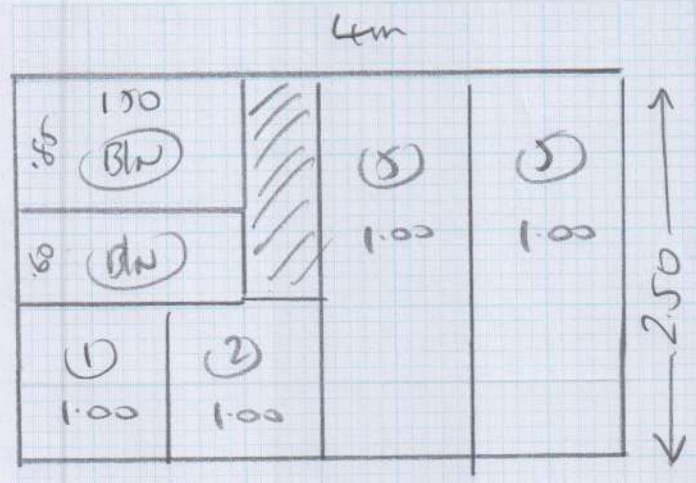

pmrcarpet
P26530

Job No: MR BARR
29 Walthorpe Road
Address: Putney
SW15 1QH

Tel: _____
Sheet: _____ of: _____

2.50 x 4m

Layout

- 13 0.45 x 0.87
- Blu 0.45 x 1.05
- Blu 0.75 x 1.30

u/Dispose
existing sledge

(1 of 1)