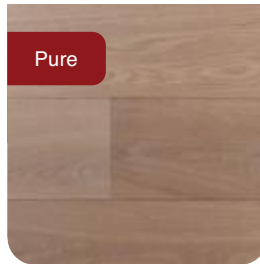

WV0200-02

Dimensions
 Width: 190mm
 Length: 930 - 1860mm
 Thickness: 15mm
 Top layer: 3,5mm
 Min. 2/3 full lengths per box

Extra
 Grading: BC
 Finish: UV oil
 Installation: T&G
 Surface: Slightly brushed
 Structure: 3-layer
 Bevel: 2V
 Type of wood: European Oak

Engineered Parquet

Paris White

Pure

Azur Grey

White Oil

Nordic Oil

Natural Oil