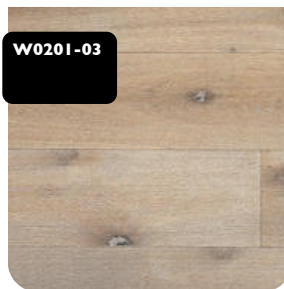

mrcarpet
DESIGNS FOR FLOORS

W0201

Dimensions

Width: 185mm
Length: 2100mm
Thickness: 15mm
Top layer: 4mm

Extra

Grading: BCD
Finish: Hardwax oil
Installation: T&G
Surface: Brushed
Structure: 3-layer
Bevel: 2V
Type of wood: European Oak

W0201-05