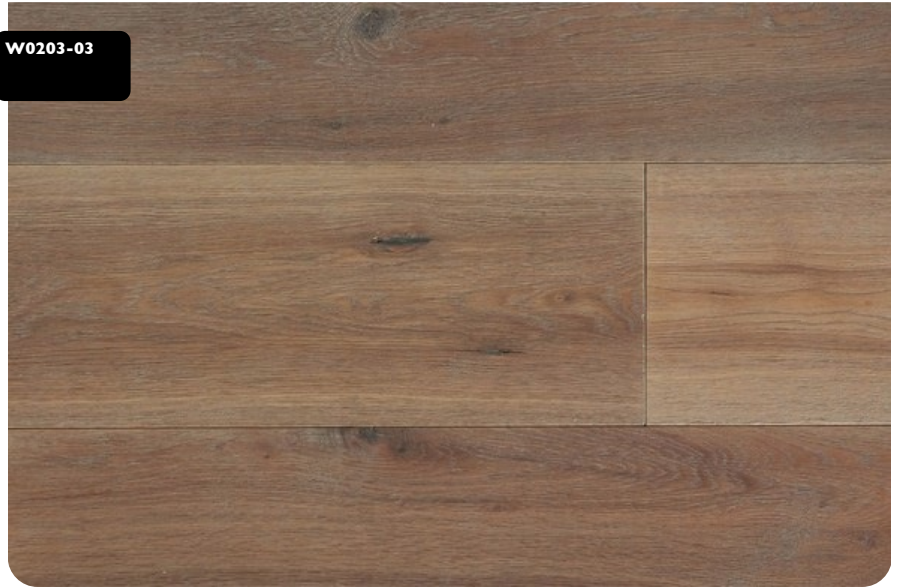

mrcarpet
DESIGNS FOR FLOORS

W0203

Dimensions

Width: 190mm
Length: 500-1900mm
Thickness: 15mm
Top layer: 4mm
Min. 2/3 full lengths per box

Extra

Grading: ABCD
Finish: Oxidative oiled (Rubio Monocoat oil)
Installation: T&G
Surface: Smoked & brushed
Structure: Semi-solid
Bevel: 4V
Type of wood: European Oak

W0203-03

W0203-06

W0203-01

W0203-04

W0203-07

W0203-02

W0203-10

W0203-08