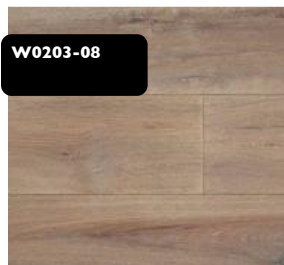

mrcarpet
DESIGNS FOR FLOORS

W0203

Dimensions

Width: 190mm
Length: 500-1900mm
Thickness: 15mm
Top layer: 4mm
Min. 2/3 full lengths per box

Extra

Grading: ABCD
Finish: Oxidative oiled (Rubio Monocoat oil)
Installation: T&G
Surface: Smoked & brushed
Structure: Semi-solid
Bevel: 4V
Type of wood: European Oak

W0203-03

W0203-06

W0203-01

W0203-04

W0203-07

W0203-02

W0203-10

W0203-08