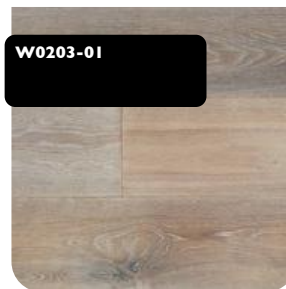

mrcarpet
DESIGNS FOR FLOORS

W0203

Dimensions

Width: 190mm
Length: 500-1900mm
Thickness: 15mm
Top layer: 4mm
Min. 2/3 full lengths per box

Extra

Grading: ABCD
Finish: Oxidative oiled (Rubio Monocoat oil)
Installation: T&G
Surface: Smoked & brushed
Structure: Semi-solid
Bevel: 4V
Type of wood: European Oak

W0203-03

W0203-06

W0203-01

W0203-04

W0203-07

W0203-02

W0203-10

W0203-08