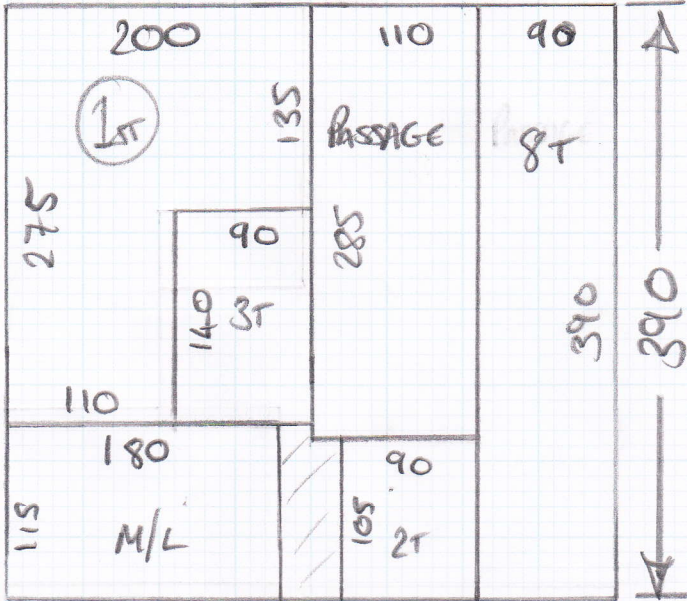

400

mrcarpet

Job No:

Name:

KING

Address:

60 STENBROOKE ROAD
SW6

Tel:

Sheet:

of:

MALABAR TEXTURES

- COTTONWOOD

390 x 400

= 15.6m²

Job No: _____
 Name: KING
 Address: 60 SHERRINWOOD ROAD
 SW6
 Tel: _____
 Sheet: _____ of _____