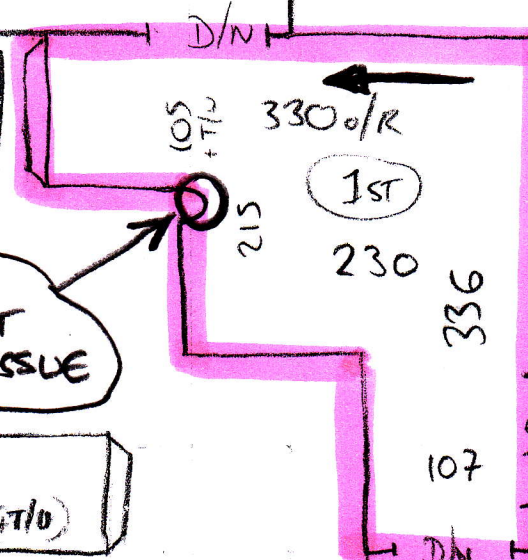

P25639
WHITAKER

4 of 5

EN-SUITE
TILES
(APPROX 30mm)

- 10mm PU FOAM TO BEDS
- LUXIFELT / FORMALLY COMBUST UNDERLAY TO S&L

* 7T @ 40x89 (+T/U)

BATH
TILES
(APPROX 35mm)