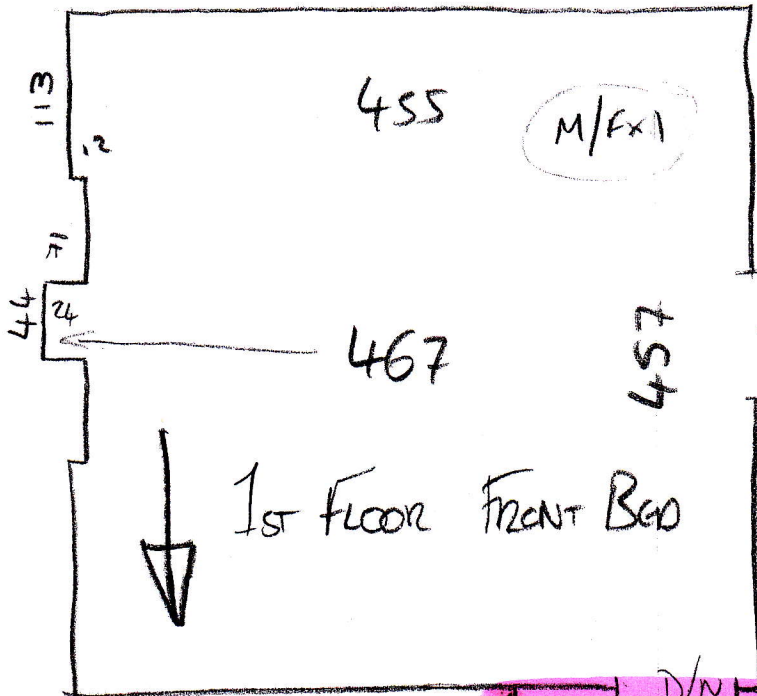

P25639
WHITAKER

4 of 5

EN-SUITE
TILES
(APPROX 30mm)

- 10mm PU FOAM TO BEDS
- LUXIFELT / FORMALLY COMBUST UNDERLAY TO S&L

* 7T @ 40x89 (+T/U)

BATH
TILES
(APPROX 35mm)