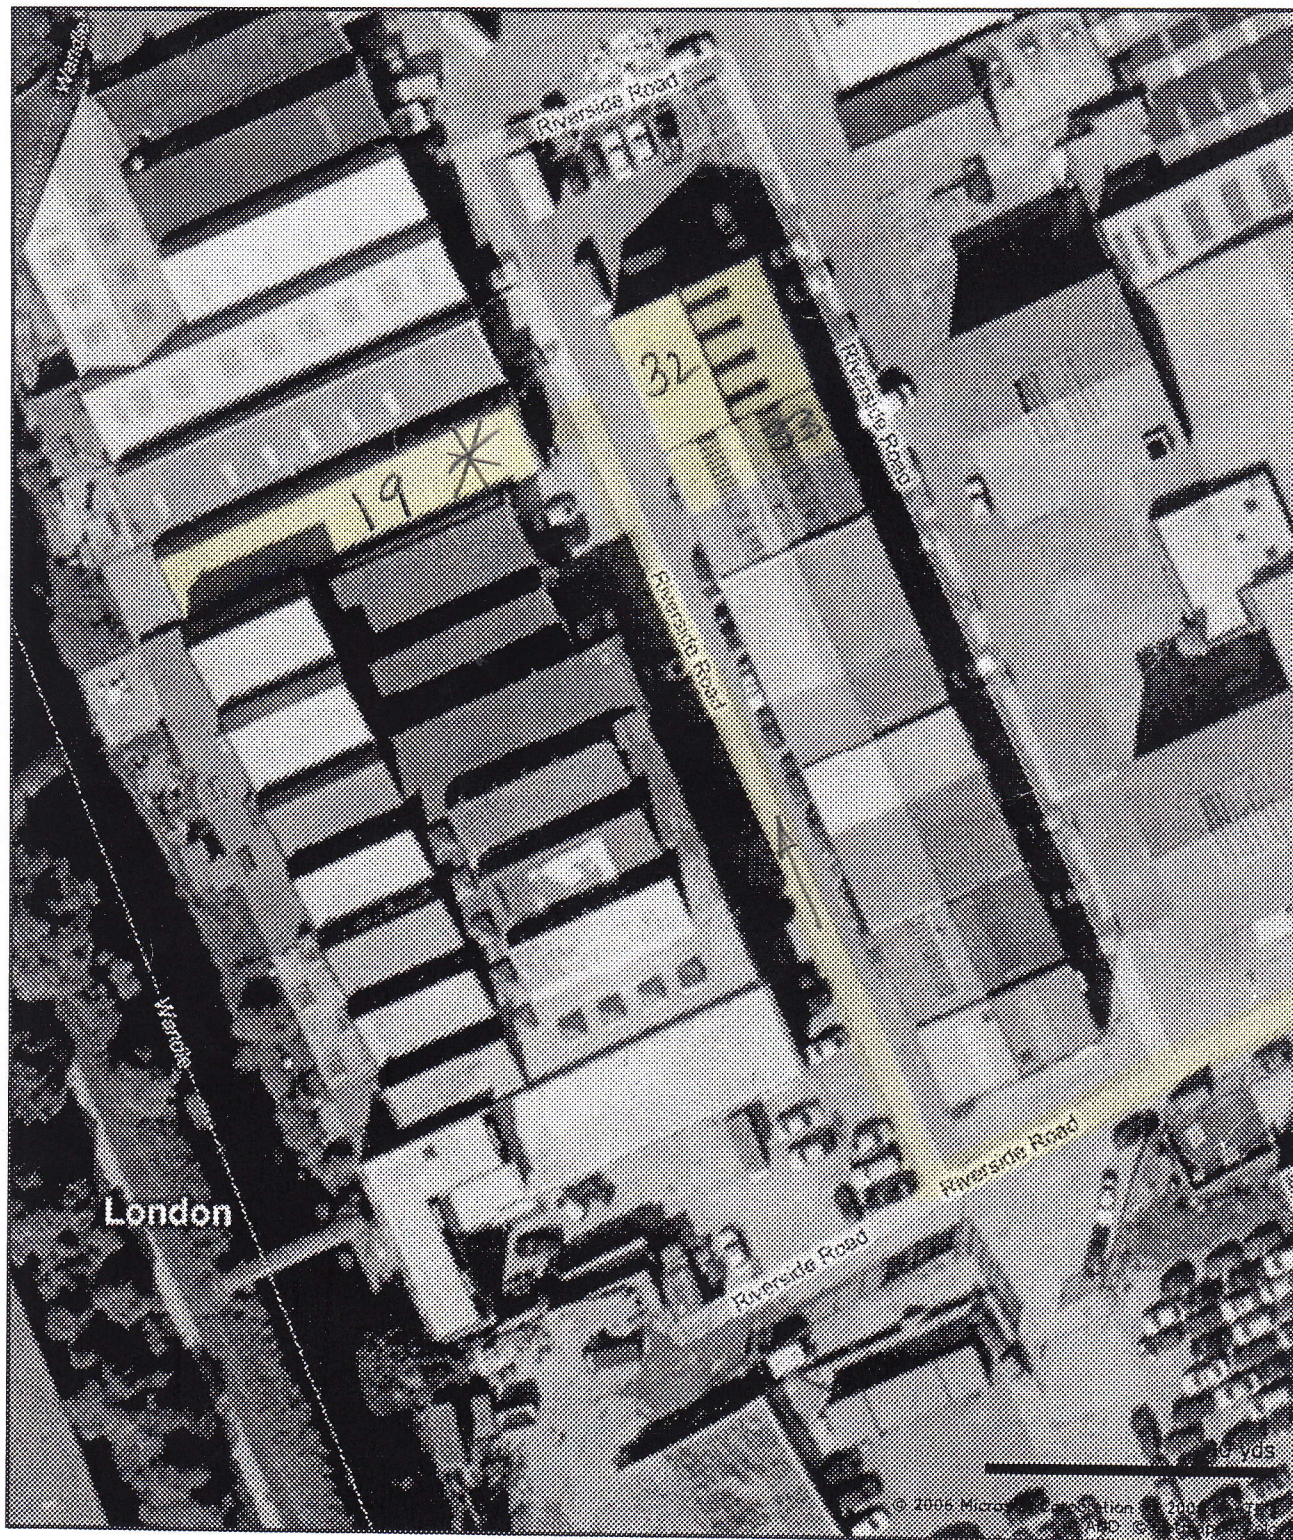

 Live Search

Mr Carpet Warehouse,
Unit 19, Wimbledon Stadium Business Centre
Riverside Road
SW17 0BA.
Tel: 020 8044 8852 Contact Paul Bleasdale

 Live Search

Directions