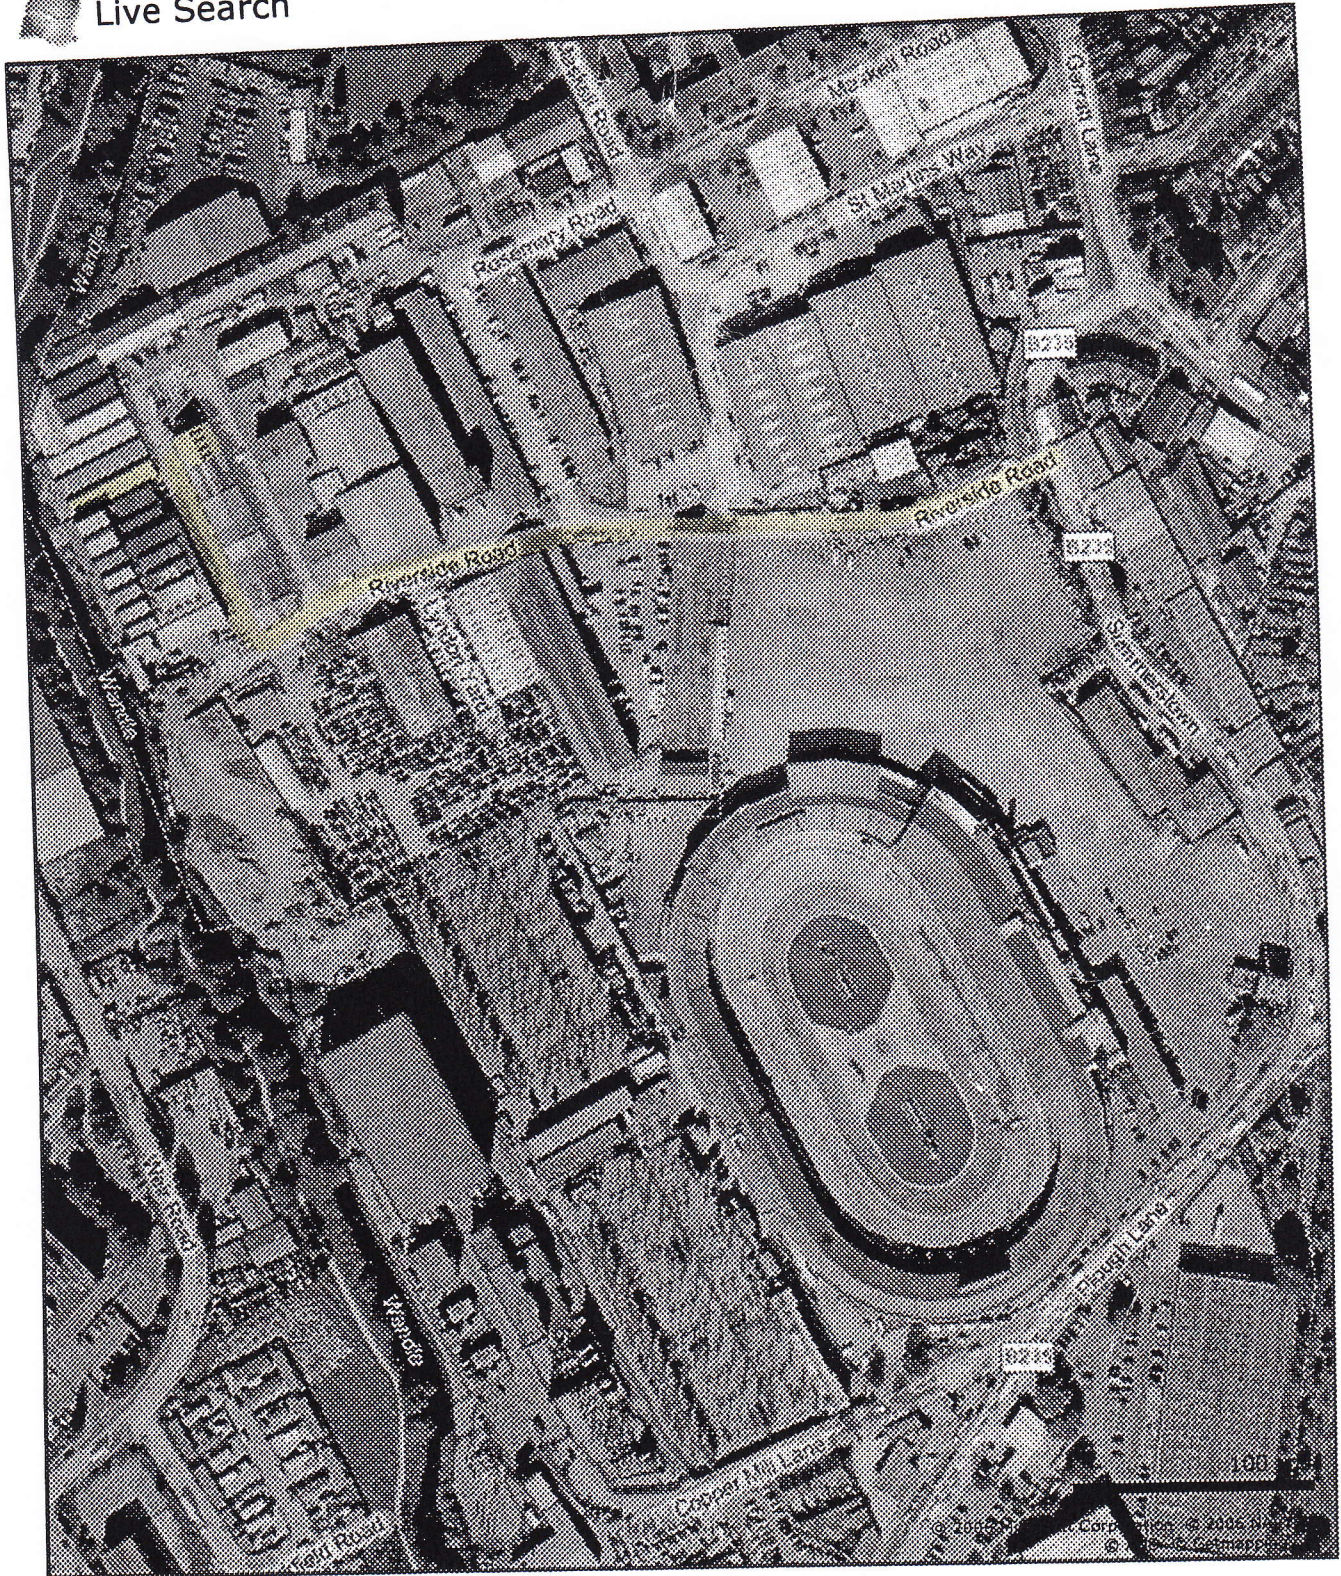

 Live Search

Mr Carpet Warehouse,
Unit 19, Wimbledon Stadium Business Centre
Riverside Road
SW17 0BA.
Tel: 020 8044 8852 Contact Paul Bleasdale

 Live Search

Directions