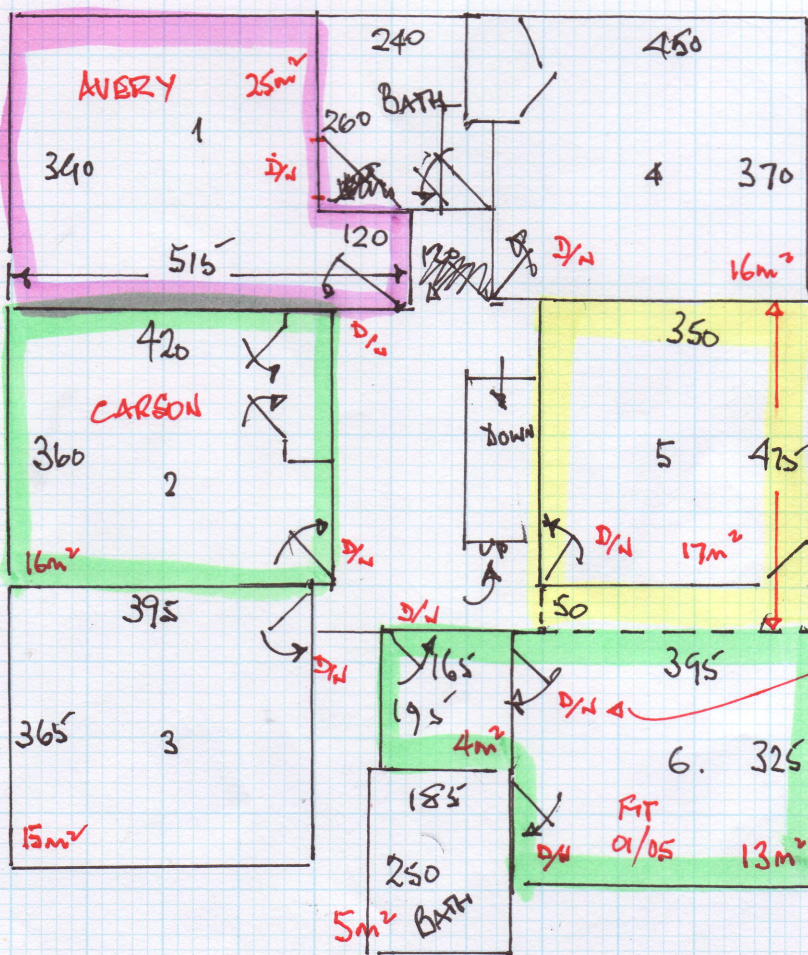

Job No: R16399
 Name: HILL
 Address: 17 CASTELLO AVE
 SW 15.
 Tel:
 Sheet: 1 of 2

FIRST FLOOR

BED 5
FIT 4 DEC 14.

U/LAY 111m².
D/W 9.

* SEAM HERE PREFERRED.

LOUNGE

POSITION OF SEAM

EXISTING CRT CUT AWAY AROUND THE PERIMETERS.
 PIANO, LARGE SQA UNIT TO MOVE.

← LULWORTH. 25 Now 28