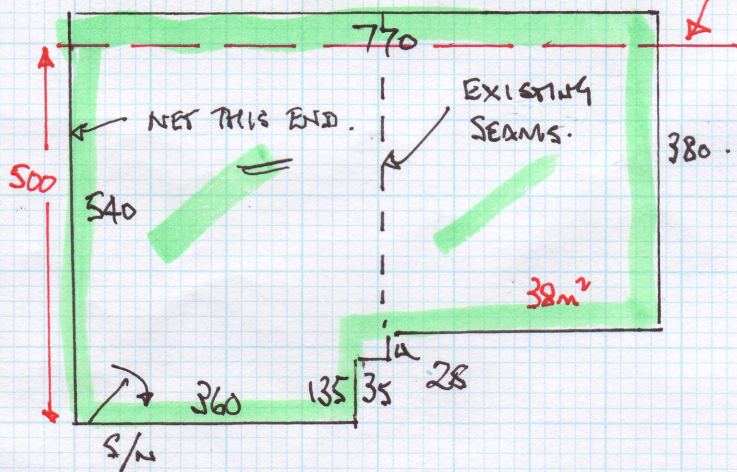

Job No: R16399
 Name: HILL
 Address: 17 CASTELLO AVE
 SW 15.
 Tel:
 Sheet: 1 of 2

FIRST FLOOR

BED 5
FIT 4 DEC 14.

U/LAY 111m².
D/W 9.

* SEAM HERE PREFERRED.

LOUNGE

POSITION OF SEAM

EXISTING CRT CUT AWAY AROUND THE PERIMETERS.
 PIANO, LARGE SQA UNIT TO MOVE.

← LULWORTH. 25 Now 28