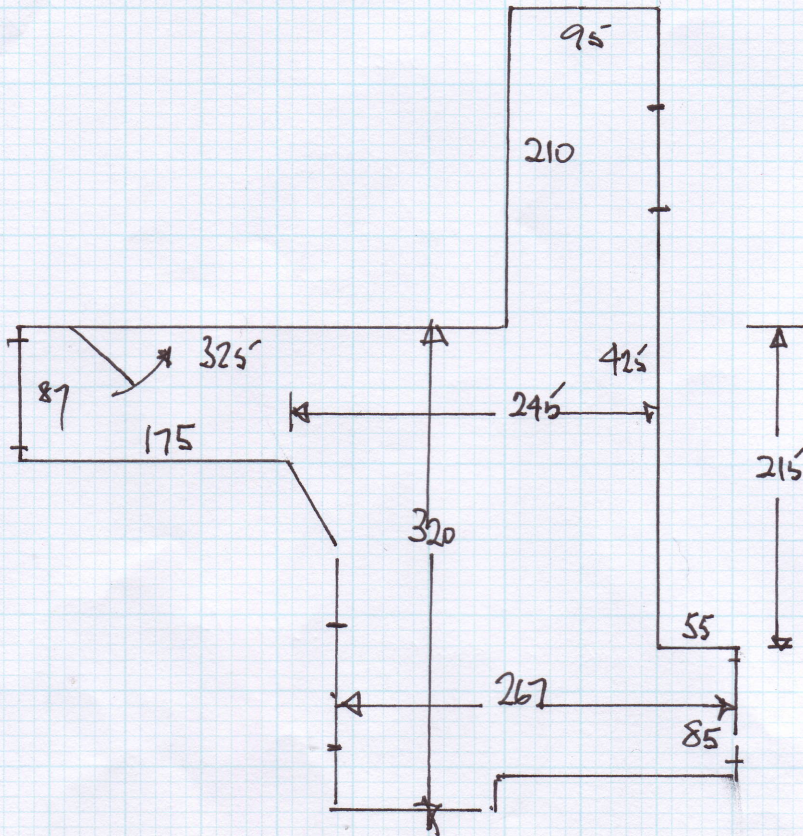

Job No: R16776

Name: COOMBS

Address: 10 HUNTER RD
SW20

Tel:

Sheet: 2 of 2

Job No: R16776

Name: COOMBES

Address: 10 HUNTER RD
SW20

Tel:

Sheet: 1 of 2

FIRST FLOOR LANDING

3 x 42 x 85

W1 78 x 120

W2 103 x 87

9 x 43 x 90

1 x B/N.

v/l. 17m².