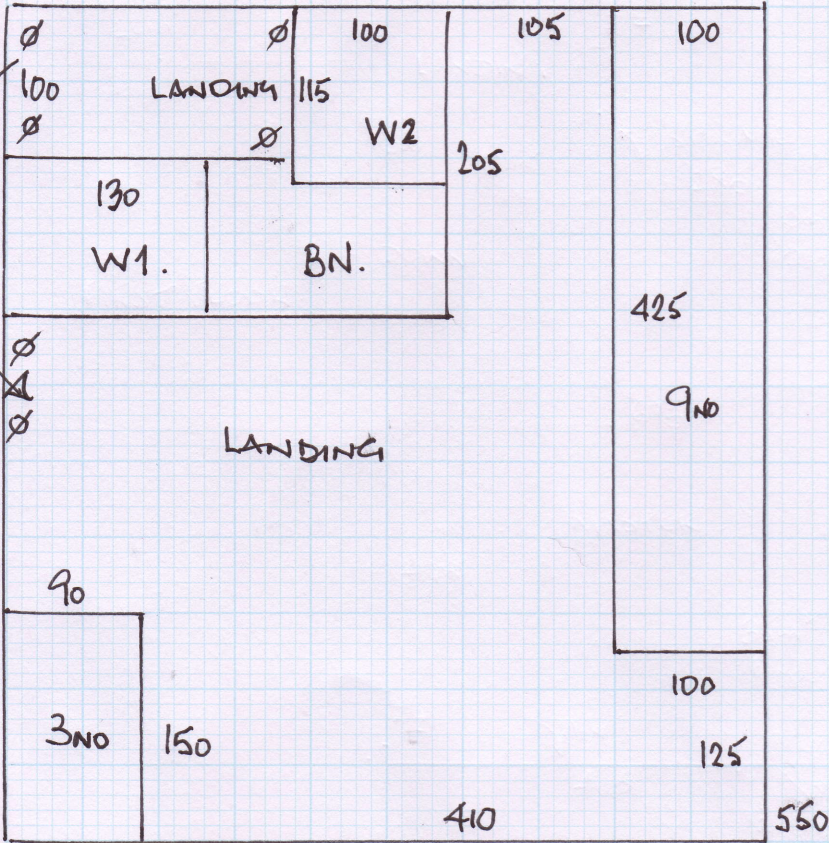

Job No: R16776

Name: COOMBS

Address: 10 HUNTER RD
SW20

Tel:

Sheet: 2 of 2

Job No: R16776

Name: COOMBES

Address: 10 HUNTER RD
SW20

Tel:

Sheet: 1 of 2

FIRST FLOOR LANDING

3 x 42 x 85

W1 78 x 120

W2 103 x 87

9 x 43 x 90

1 x B/N.

v/l. 17m².