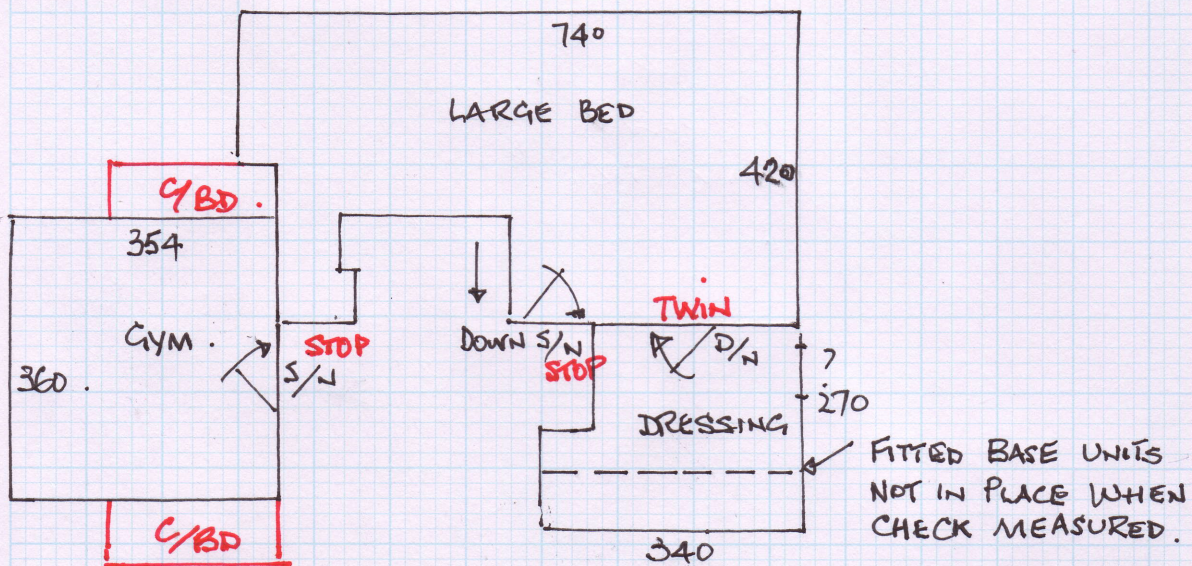

Job No: R16781.
 Name: MARY TYLER
 Address: 63 HOME PK RD
 SWIG
 Tel:
 Sheet: 1 of 1

TOP FLOOR.

LARGE BED 7.70 x 5.00 - CAN BE CUT DOWN TO 4.30 TO ALLOW EASIER LIFT.

DRESSING 2.50 x 4.00 ,

GYM. 360 x 4.00 .

LEAVE ALL WASTE ON SITE TO LINE
 BOTTOM OF C/BDS IN GYM. (FIT IF READY).