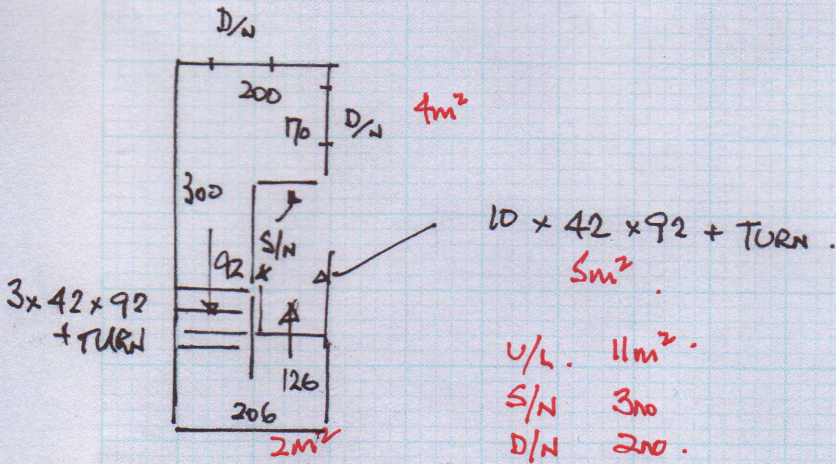

Job No: R16784
 Name: HOLOHAN
 Address: 61 MELBURY Cdns
 SW 20
 Tel:
 Sheet: 1 of 2

675	x	500.
380	x	"
315	x	"
320	x	"
<hr/>		
16.90	x	5.00 = 84.50 m ²

TOP LANDING & STAIRS DOWN.

Job No: R16784
 Name: HOLOHAN
 Address: 61 MELBURY GONS
 SW20.
 Tel:
 Sheet: 2 of 2

TOP

FIRST

FRAME HEARTHES IN ROOMS WITH S/NAPS.