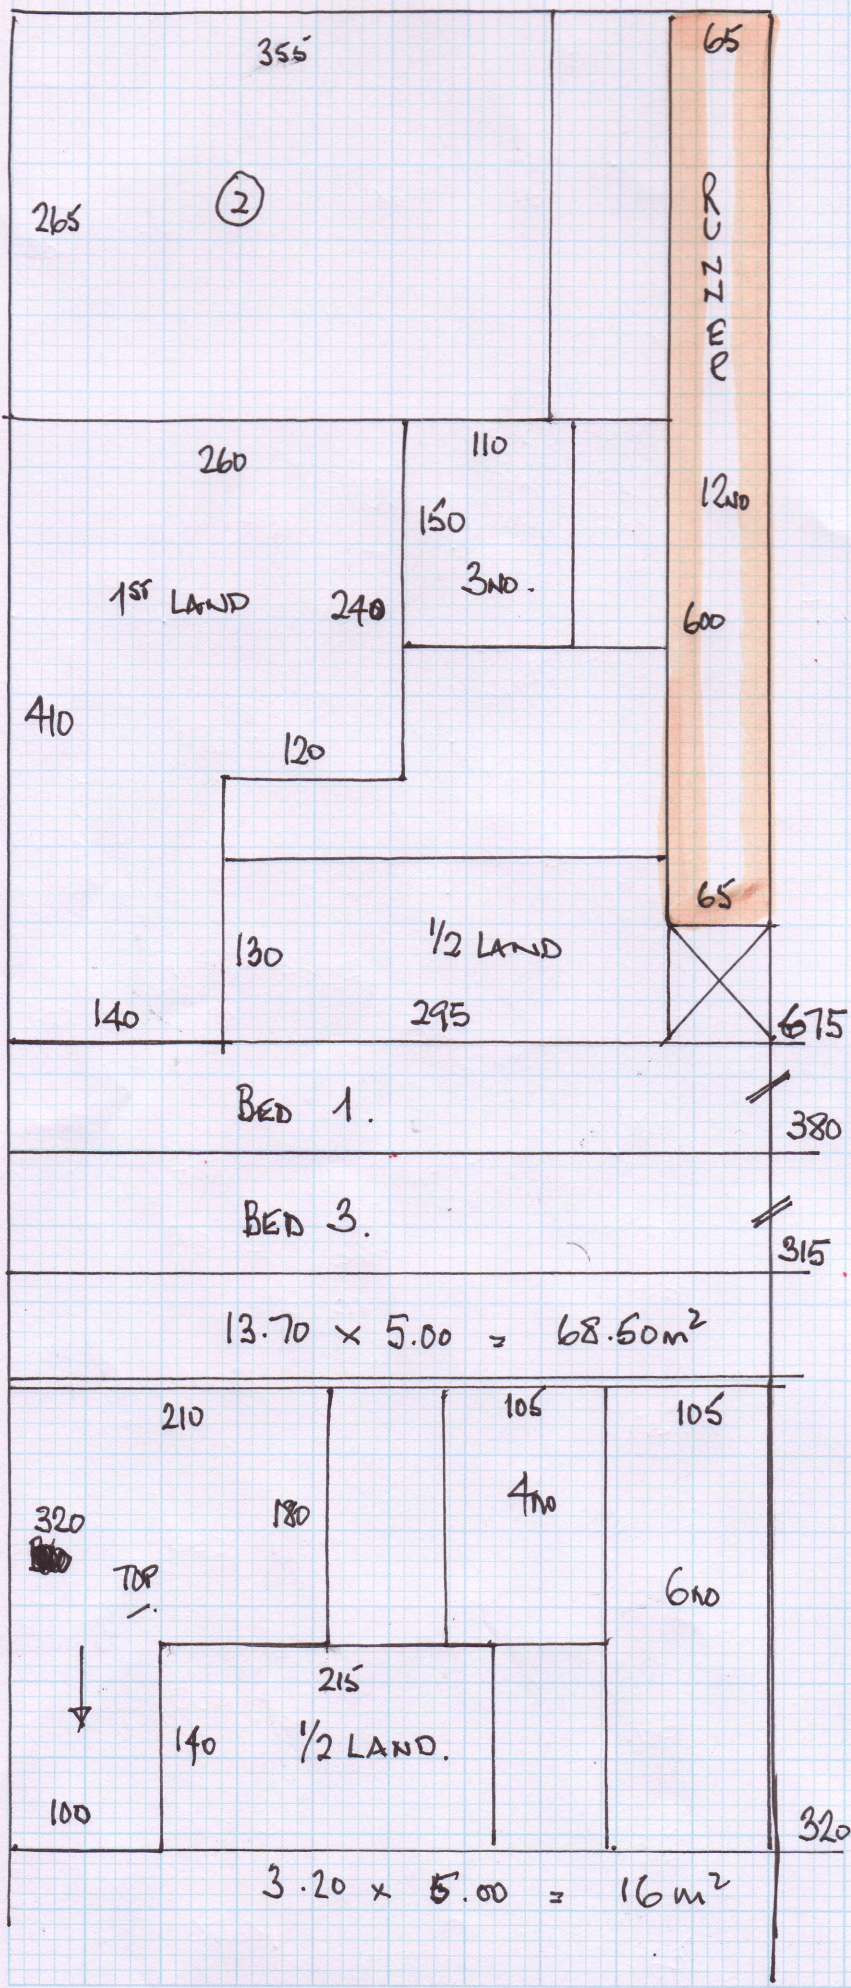

Job No: R16784
 Name: HOLOHAN
 Address: 61 MELBURY Cdns
 SW 20
 Tel:
 Sheet: 1 of 2

675	x	500.
380	x	"
315	x	"
320	x	"
<hr/>		
16.90	x	5.00 = 84.50 m ²

TOP LANDING & STAIRS DOWN.

Job No: R16784
 Name: HOLOHAN
 Address: 61 MELBURY GONS
 SW20.
 Tel:
 Sheet: 2 of 2

TOP

FIRST

FRAME HEARTHES IN ROOMS WITH S/NAPS.