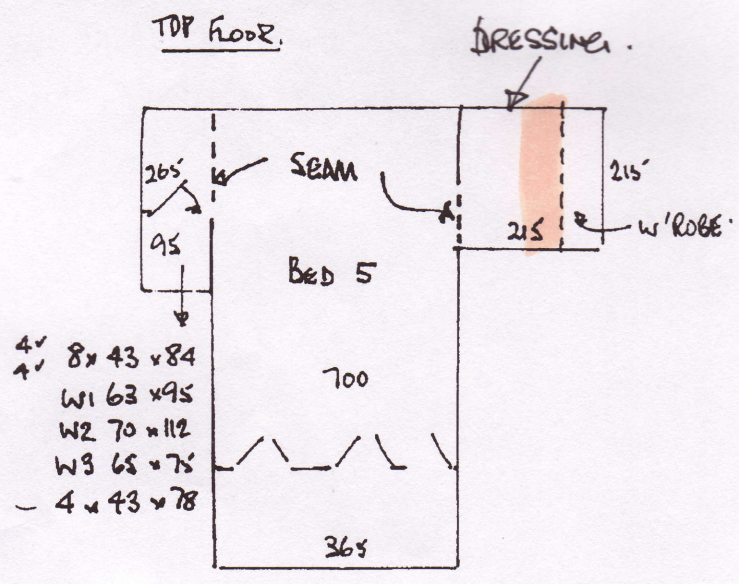

R16537
~~R16082~~
 SEYMOUR.
 CAMBRIA.
 47 DORA RD
 SW19.

1 ≠ 1.

FIRST FLOOR.

REPLACE CARPET ONLY TO THIS ROOM.

- 5 x 41 x 85 + TURN
- W4 60 x 105
- W5 67 x 118
- W6 65 x 83
- 4 x 41 x 85 + TURN
- W7 63 x 100
- ✓ W8 73 x 120
- W9 65 x 82
- BN 50 x 95
- BN 30 x 115
- 20 x 120

USE BEST OF UPLIFT TO PATCH DAMAGED CARPET IN TOP FLOOR DRESSING

CUT DOWN TO 4m & SKIP WASTE.

billieSeymour1@mac.com