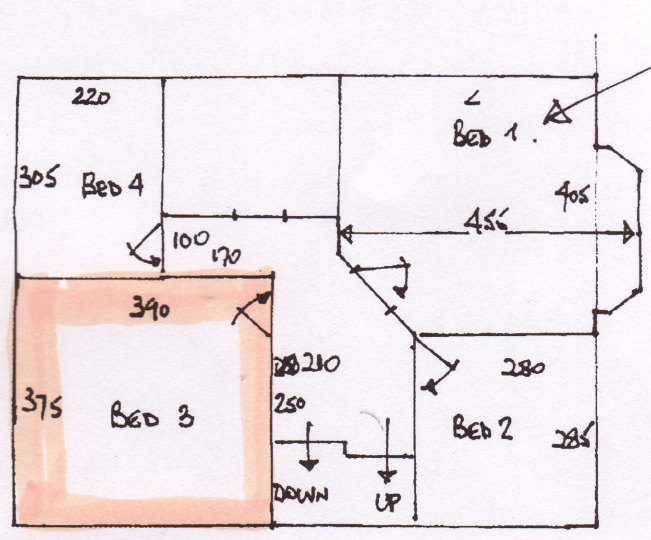

R16537
~~R16082~~
 SEYMOUR.
 CAMBRIA.
 47 DORA RD
 SW19.

1 ≠ 1.

FIRST FLOOR.

REPLACE CARPET ONLY TO THIS ROOM.

- 5 x 41 x 85 + TURN
- W4 60 x 105
- W5 67 x 118
- W6 65 x 83
- 4 x 41 x 85 + TURN
- W7 63 x 100
- ✓ W8 73 x 120
- W9 65 x 82
- BN 50 x 95
- BN 30 x 115
- 20 x 120

USE BEST OF UPLIFT TO PATCH DAMAGED CARPET IN TOP FLOOR DRESSING

CUT DOWN TO 4m & SKIP WASTE.

billieSeymour1@mac.com