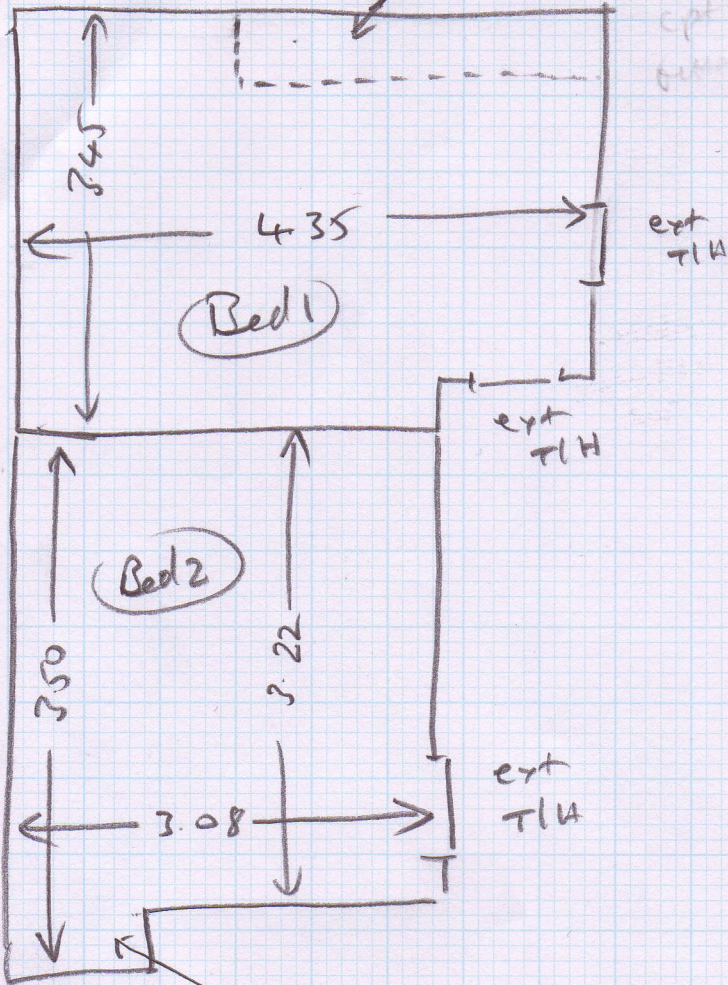

FIT AROUND LARGE  
WARDROBES IF STILL  
THERE

FIT UNDER THIS  
WARDROBE

R16867

Job No: MI RITA WONG-KAM  
Name: 35 Bennetts Courtyard  
Address: Watemill Lane  
London  
Tel: SW19 2RT  
Sheet: of:

Reed  
4.45 > 4m  
3.20 > 4m

(1 of 1)