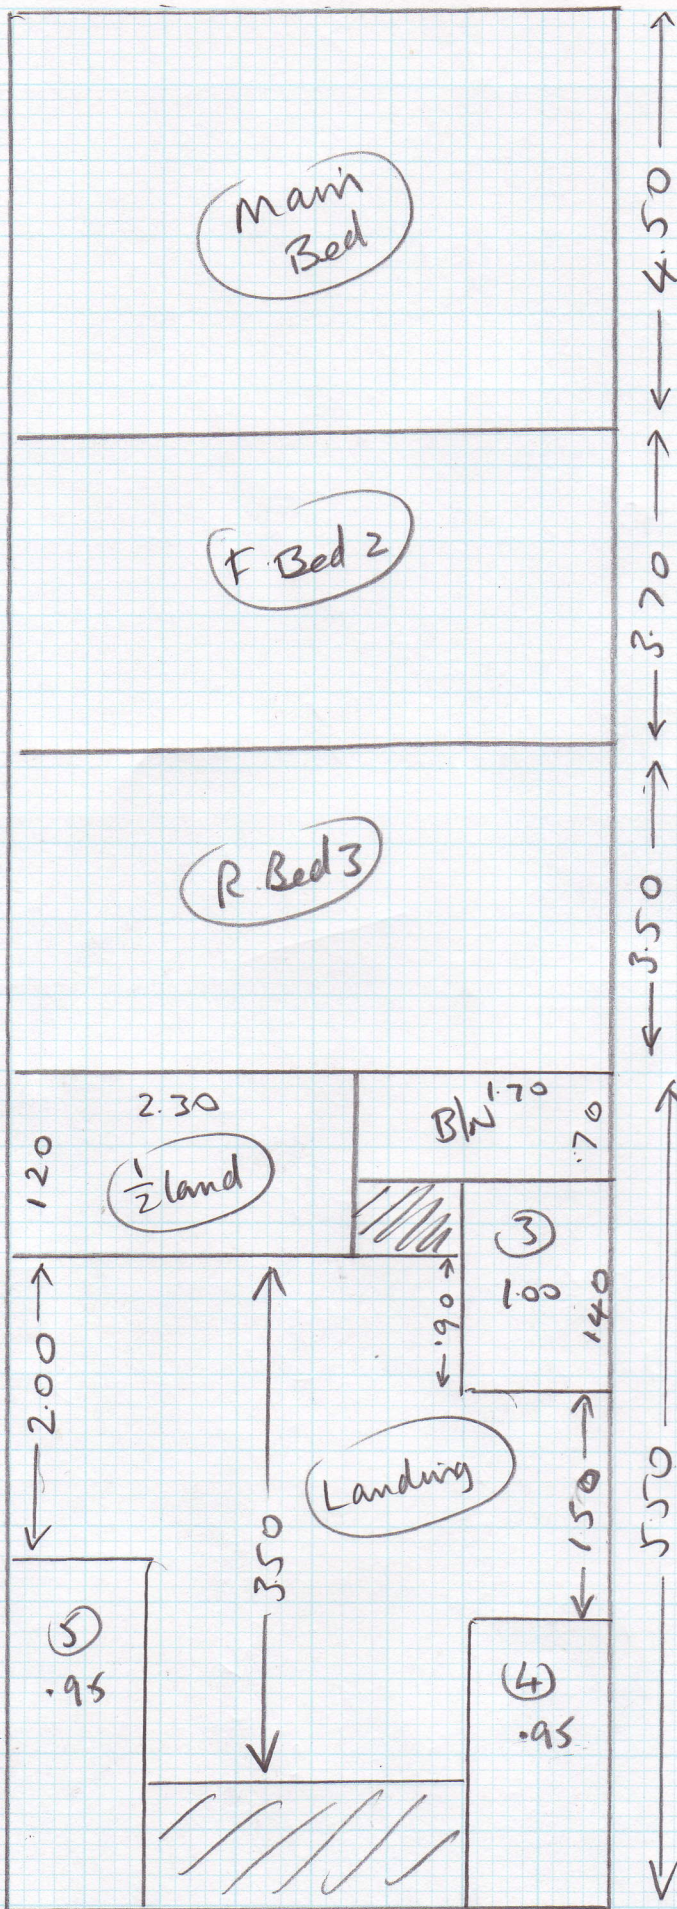

4m

527325

Job: Mrs M. CRAIGIE
 Name: 7 THE MALL
 Address: E. SHEEN
 SW14 7EN

Sheet: of:

4.50 x 4
 3.70 x 4
 3.50 x 4
 5.50 x 4

1 of 2

S27325
 MRS CRAIGIE
 7 THE MALL
 SWIFT TEN

FRONT

FRONT

- (3) 045 x 085
- 1/2 land 109 x 195
- (9) 045 x 084
- BLN 057 x 150

ALL
 u/d DISPOSE
 EXISTING SLE
 EXISTING THOLD AT ALL
 DOORS
 FURNITURE IN ALL ROOMS

(2022)