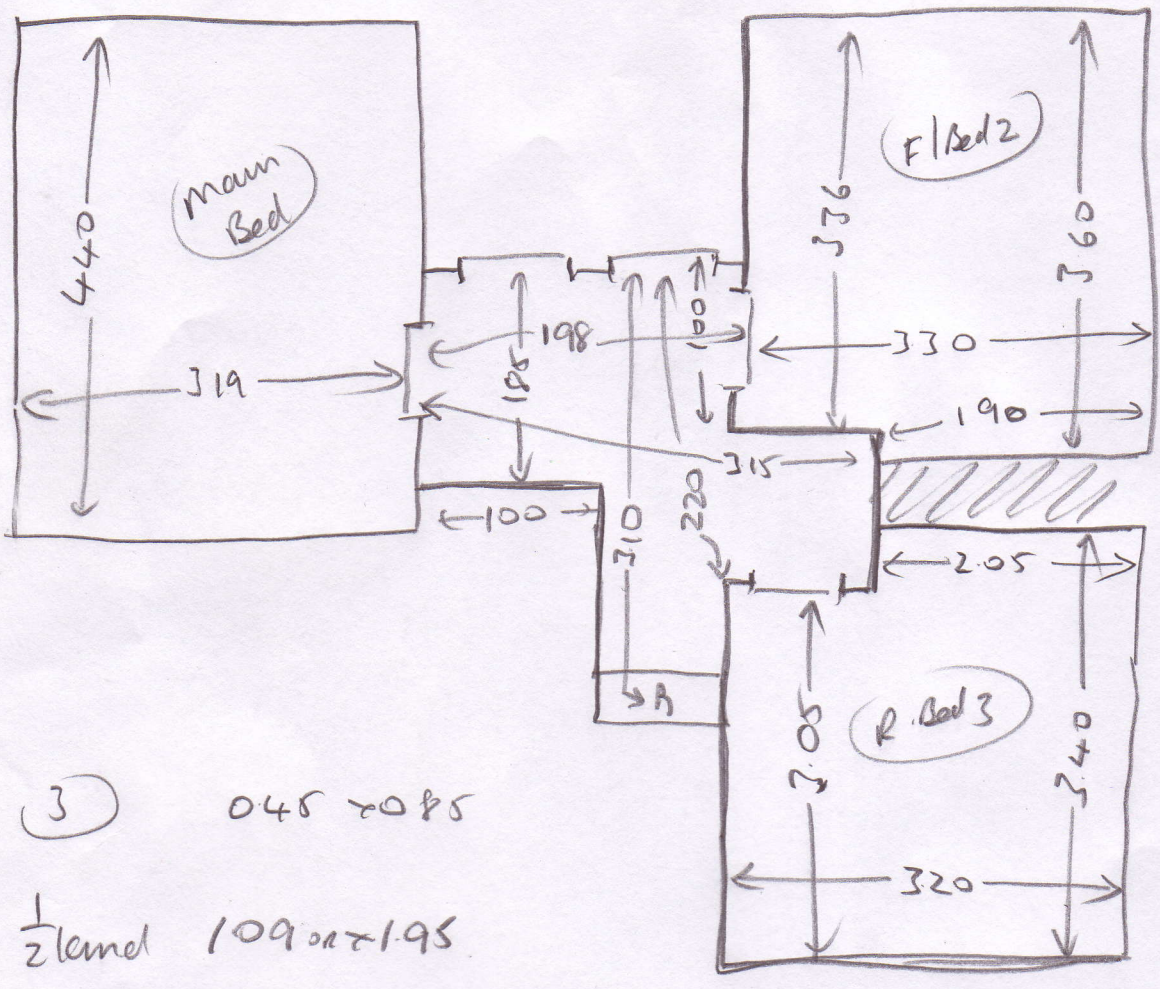

4m

527325

Job: Mrs M. CRAIGIE
 Name: 7 THE MALL
 Address: E. SHEEN
 SW14 7EN

Sheet: of:

4.50 x 4
 3.70 x 4
 3.50 x 4
 5.50 x 4

1 of 2

S27325
 MRS CRAIGIE
 7 THE MALL
 SWIFT TEN

FRONT

FRONT

- (3) 045 x 085
- 1/2 land 109 x 195
- (9) 045 x 084
- BLN 057 x 150

ALL
 u/d DISPOSE
 EXISTING SLE
 EXISTING THOLD AT ALL
 DOORS
 FURNITURE IN ALL ROOMS

(2022)