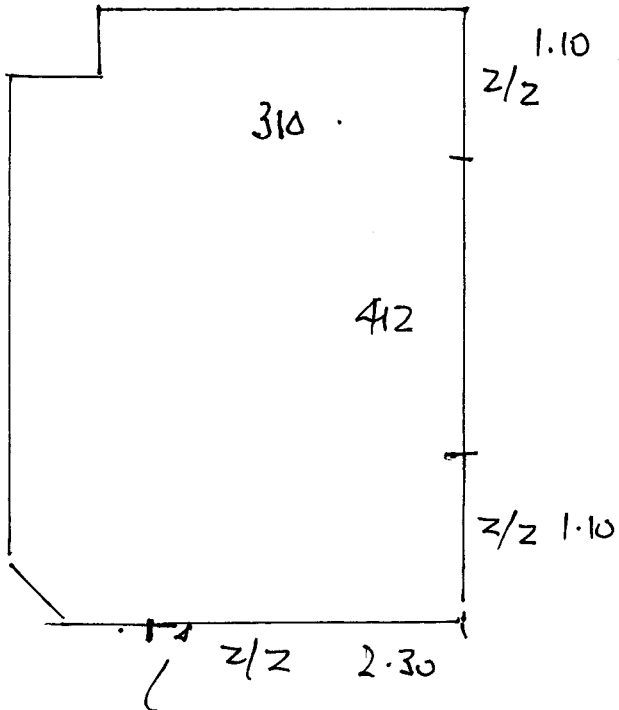

R16118
 ATRs
 173 SOUTH PK RD
 SW19 .

1 1.

SITTING ROOM .

DIY WOOD FLOOR FITTINGS
 ' WAVY EDGE!'

~~425~~ x 366 = 15.56m²

320 x 500 = 15.52m²

1/4 LAY x 13m² .
 Z/2 x 6m² .
 SR x 8m² .

C'MERTO H'B FLOOR .