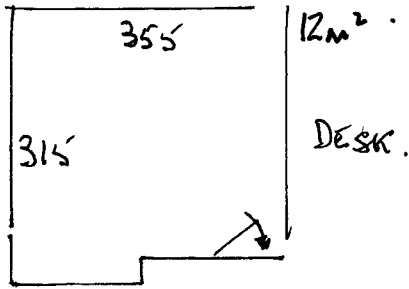

R16038
ALEXIS INTERIORS
11 COPSE HILL

SW20

1 1

MEZZ

First

BED / TABLE

*
(EXISTING U/LAY)

BASEMENT. (TAUPE)

FOUR POSTER
GLASS DRESSING.

- TOP FLOOR ROOM - MOLE
5.45 x 4.00.
(CUT DOWN TO 3.10 x 4.00).
- MEZZANINE - ELIZABETH
3.25 x 4.00.
- FIRST - 4.25 x "
- BASEMENT. - 3.10 x 5.00.

U/LAY 33m².