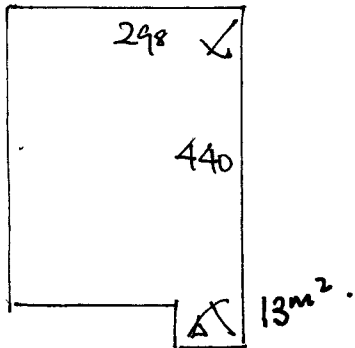

R16038
ALEXIS INTERIORS
11 COPSE HILL

SW20

1 1

MEZZ

First

BED / TABLE

*
(EXISTING U/LAY)

BASEMENT. (TAUPE)

FOUR POSTER
GLASS DRESSING.

- TOP FLOOR ROOM - MOLE
5.45 x 4.00.
(CUT DOWN TO 3.10 x 4.00).
- MEZZANINE - ELIZABETH
3.25 x 4.00.
- FIRST - 4.25 x "
- BASEMENT. - 3.10 x 5.00.

U/LAY 33m².