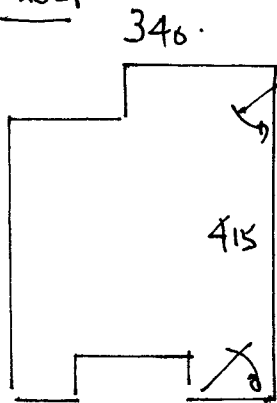

R16038
ALEXIS INTERIORS
11 COPSE HILL

SW20

1 1

MEZZ

First

BED / TABLE

*
(EXISTING U/LAY)

BASEMENT. (TAUPE)

FOUR POSTER
GLASS DRESSING.

- TOP FLOOR ROOM - MOLE
5.45 x 4.00.
(CUT DOWN TO 3.10 x 4.00).
- MEZZANINE - ELIZABETH
3.25 x 4.00.
- FIRST - 4.25 x "
- BASEMENT. - 3.10 x 5.00.

U/LAY 33m².