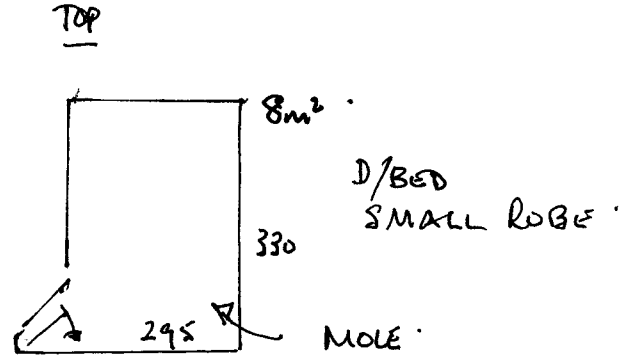

R16038
ALEXIS INTERIORS
11 COPSE HILL

SW20

1 1

MEZZ

First

BED / TABLE

*
(EXISTING U/LAY)

BASEMENT. (TAUPE)

FOUR POSTER
GLASS DRESSING.

- TOP FLOOR ROOM - MOLE
5.45 x 4.00.
(CUT DOWN TO 3.10 x 4.00).
- MEZZANINE - ELIZABETH
3.25 x 4.00.
- FIRST - 4.25 x "
- BASEMENT. - 3.10 x 5.00.

U/LAY 33m².