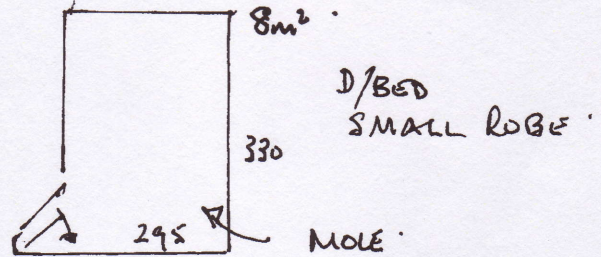

R16688
 R16038
 ALEXIS INTERIORS
 11 COPSE HILL

SW20

1 1

MEZZ

TOP

FIRST

BED / TABLE

*
(EXISTING U/LAY)

BASEMENT. (TAUPE)

FOUR POSTER
 GLASS DRESSING.

- TOP FLOOR ROOM - MOLE
 5.45 x 4.00
 (CUT DOWN TO 3.10 x 4.00)
- MEZZANINE - ELIZABETH
 3.25 x 4.00
- FIRST - 4.25 x "
- BASEMENT. - 3.10 x 5.00

THIS ROOM TO REPLACE.

LW29. ON MON. 23rd JUNE.

U/LAY 33m².