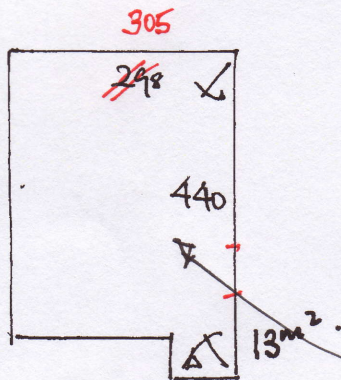

R16688
 R16038
 ALEXIS INTERIORS
 11 COPSE HILL

SW20

1 1

MEZZ

TOP

FIRST

BED / TABLE

*
(EXISTING U/LAY)

BASEMENT. (TAUPE)

FOUR POSTER
 GLASS DRESSING.

- TOP FLOOR ROOM - MOLE
 5.45 x 4.00
 (CUT DOWN TO 3.10 x 4.00)
- MEZZANINE - ELIZABETH
 3.25 x 4.00
- FIRST - 4.25 x "
- BASEMENT. - 3.10 x 5.00

THIS ROOM TO REPLACE.

LW29. ON MON. 23rd JUNE.

U/LAY 33m².