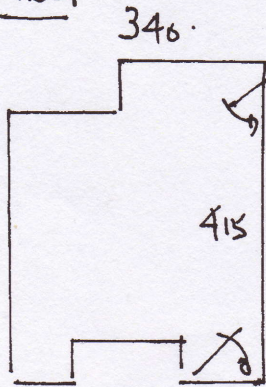

R16688
 R16038
 ALEXIS INTERIORS
 11 COPSE HILL

SW20

1 1

MEZZ

TOP

FIRST

BED / TABLE

*
(EXISTING U/LAY)

BASEMENT. (TAUPE)

FOUR POSTER
 GLASS DRESSING.

- TOP FLOOR ROOM - MOLE
 5.45 x 4.00
 (CUT DOWN TO 3.10 x 4.00)
- MEZZANINE - ELIZABETH
 3.25 x 4.00
- FIRST - 4.25 x "
- BASEMENT. - 3.10 x 5.00

THIS ROOM TO REPLACE.

LW29. ON MON. 23rd JUNE.

U/LAY 33m².