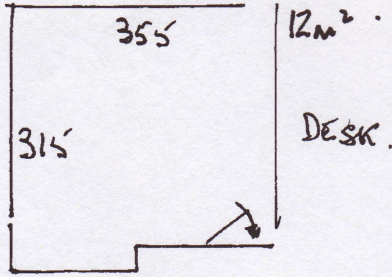

R16688
 R16038
 ALEXIS INTERIORS
 11 COPSE HILL

SW20

1 1

MEZZ

TOP

FIRST

BED / TABLE

*
(EXISTING U/LAY)

BASEMENT. (TAUPE)

FOUR POSTER
 GLASS DRESSING.

- TOP FLOOR ROOM - MOLE
 5.45 x 4.00
 (CUT DOWN TO 3.10 x 4.00)
- MEZZANINE - ELIZABETH
 3.25 x 4.00
- FIRST - 4.25 x "
- BASEMENT. - 3.10 x 5.00

THIS ROOM TO REPLACE.

LW29. ON MON. 23rd JUNE.

U/LAY 33m².