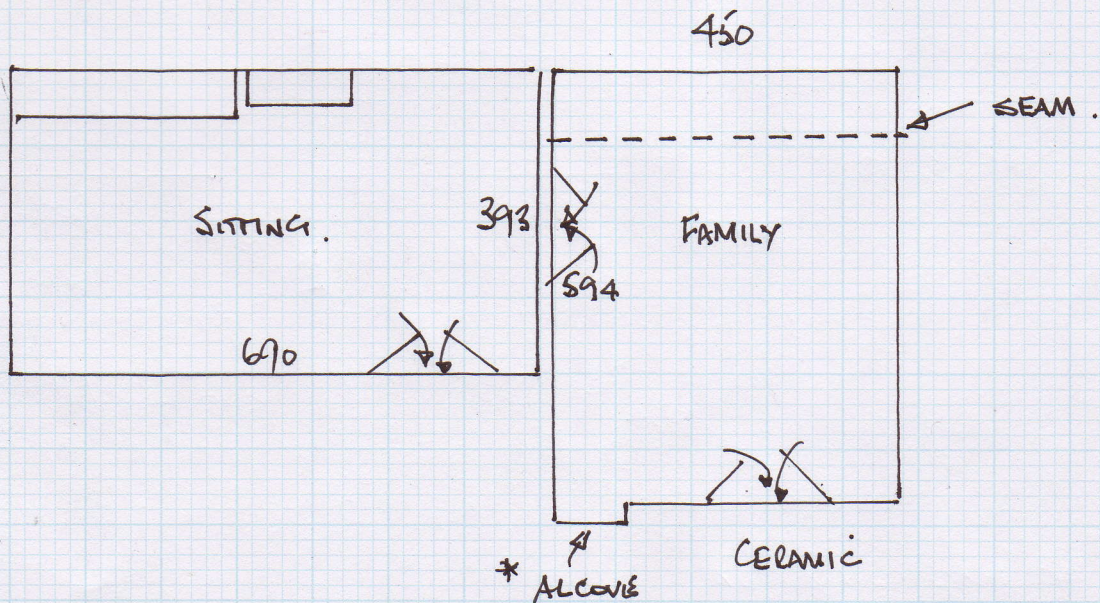

Job No: R15830.
 Name: ANGEL
 Address: 10 LINCOLN AVE
 SW 19
 Tel:
 Sheet: 1 of 2.

GROUND FLOOR.

*

CUT DOWN SITTING ROOM TO 4m WIDE.
 SEAM 1m SECTION ONTO 5m IN FAMILY ROOM.
 PUT SMALL SEAM IN *ALCOVE ONLY IF WIDTH IS SHORT.

SEAMING
 UPLIFT & DISPOSE EXISTING FURNITURE. } MF WILL PAY AS DISCUSSED

GRIPPER R'OD FOR FAMILY ROOM - 14 STICKS

RADIATOR CABINETS TO BE REMOVED BY BUILDERS.
 C/MER TO ROUTE WELLS UNDER EXISTING CRT
 PRICE TO FITTING

500.

400

100

F
I
L
L
E
R

R
O
O
M

F
A
M
I
L
Y

SITTING

700

mrcarpet
DESIGNS FOR FLOORS

Job No: R15830

Name: ANCEL

Address: 10 LINCOLN AVE
SW14

Tel:

Sheet: 2 of 2

CURS 700 x 5.00
460 x 500.