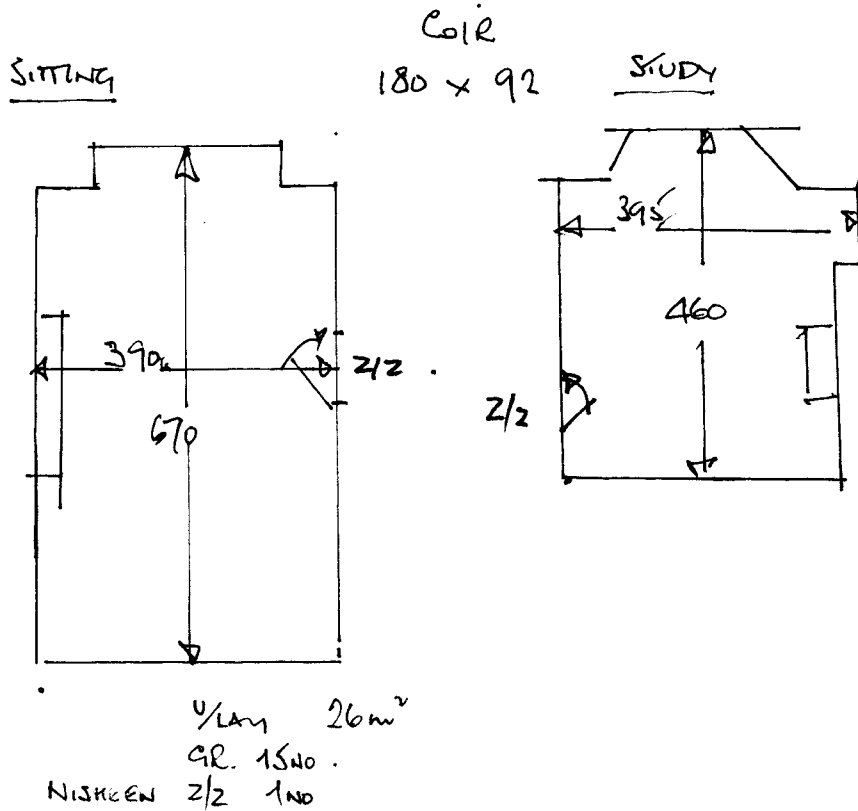

UNDER FLOOR HEATING (PIPED)
 18mm PLY OVER.
 USE WOODPIA & HEATFLOW TYPE.
 DOUBLE STICK.

RISBOS
 ATKINSON
 50 GALVESTON RD
 SWIS.

1 1.

Quote fit stairs + landing.

15 x 45 x 90. ?
 Landing 220 x 200 ?
 4 x 45 x 90. ?

Samples Coir
 Tilt Edge.

1/4 Lay 14m²
 GR. 3NO.