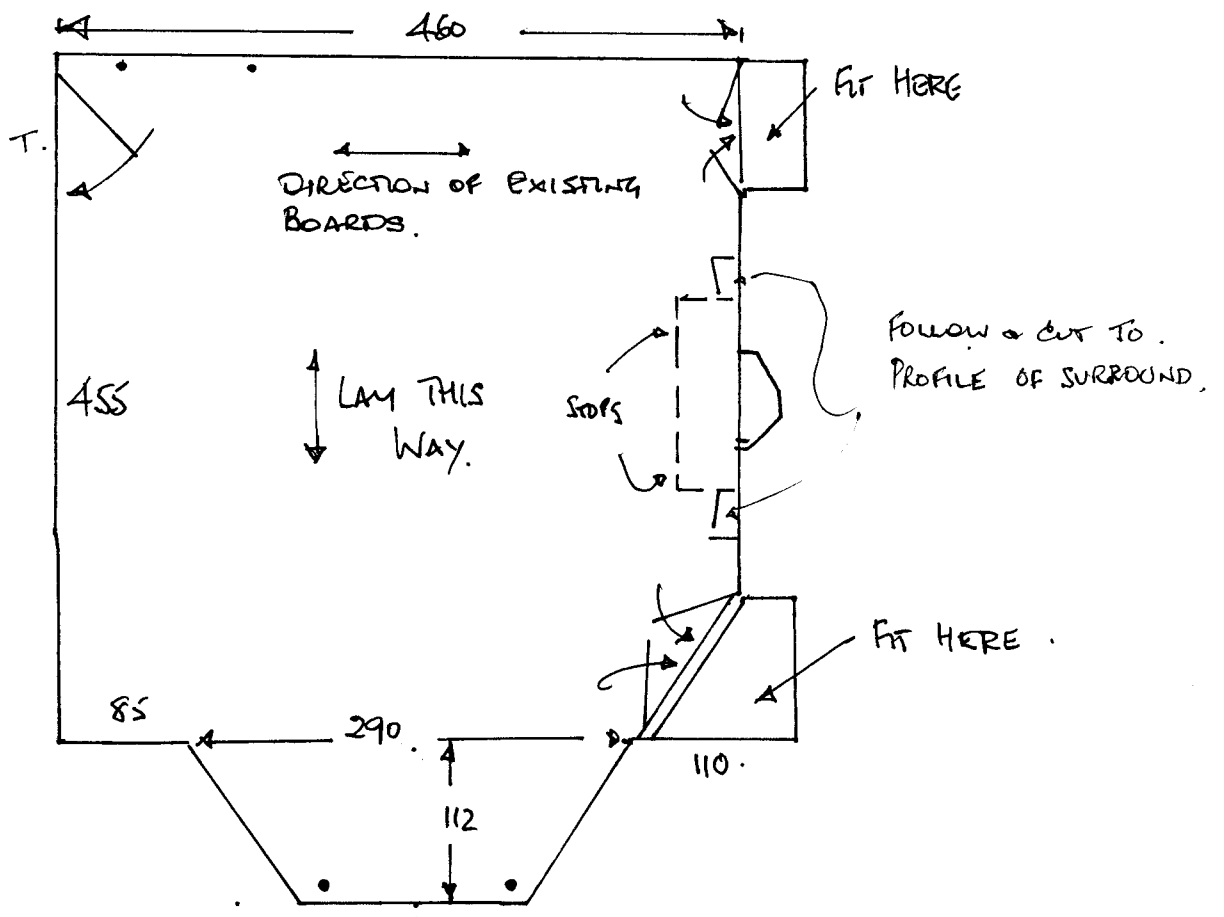

FURN TO MOVE

R15472
BANKS
18 HOME PARK RD

SW19.

FRONT BEDROOM.

1 1.

NET 25m².

Gross 26.52 m² (12 pks @ 2.21 m²/pk).