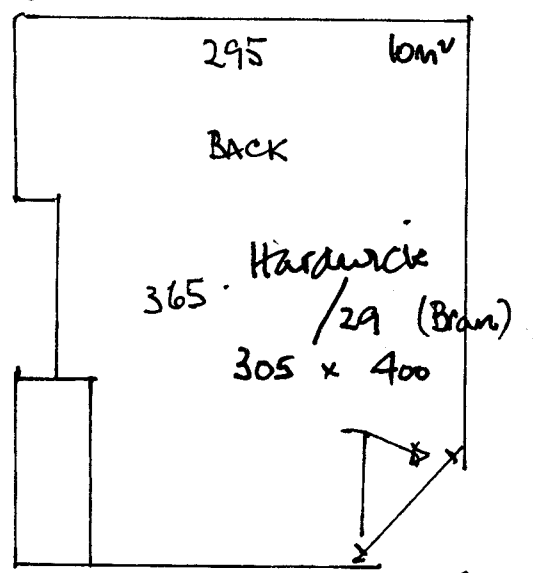

~~R15517~~ R15517  
 BAILEY  
 47 ETHELBERT RD  
 SW20.

STUDY. \*  
 - FIT FRI. 19<sup>TH</sup> DEC.

1 1.

MOVE DESK.  
 UPLIFT EXISTING.

MIDDLE

FIT MON 19<sup>TH</sup> JAN

SMALL

240 x 400.  
 FIT MON 19<sup>TH</sup> JAN.

1/2 way 17m².

BED IN EACH ROOM.