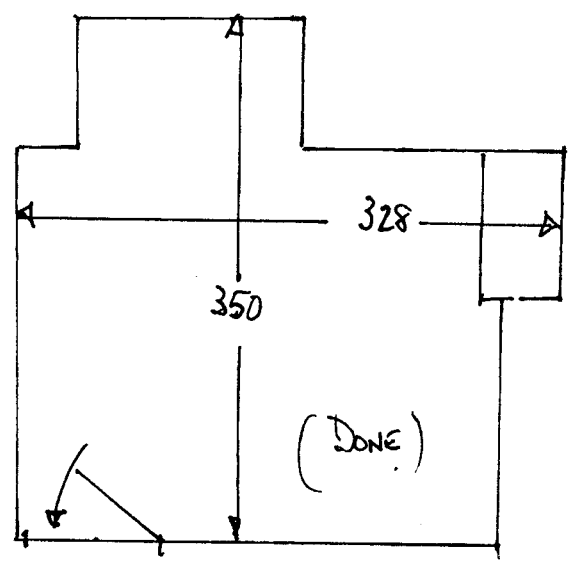

~~R15517~~ R15517  
 BAILEY  
 47 ETHELBERT RD  
 SW20.

STUDY. \*  
 - FIT FRI. 19<sup>TH</sup> DEC.

1 1.

MOVE DESK.  
 UPLIFT EXISTING.

MIDDLE

FIT MON 19<sup>TH</sup> JAN

SMALL

240 x 400.  
 FIT MON 19<sup>TH</sup> JAN.

1/2 way 17m².

BED IN EACH ROOM.