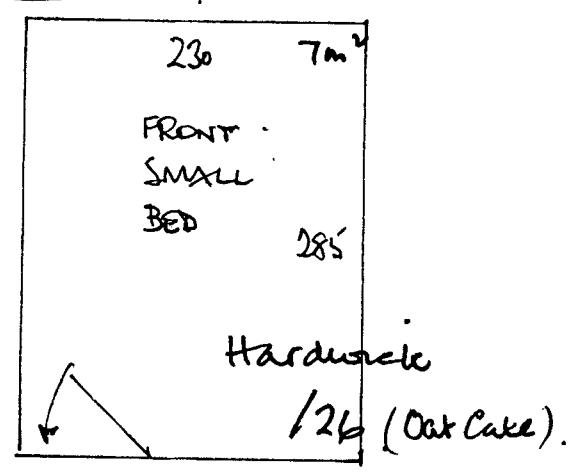

~~R15517~~ R15517  
 BAILEY  
 47 ETHELBERT RD  
 SW20.

STUDY. \*  
 - FIT FRI. 19<sup>TH</sup> DEC.

1 1.

MOVE DESK.  
 UPLIFT EXISTING.

MIDDLE

FIT MON 19<sup>TH</sup> JAN

SMALL

240 x 400.  
 FIT MON 19<sup>TH</sup> JAN.

1/2 way 17m².

BED IN EACH ROOM.