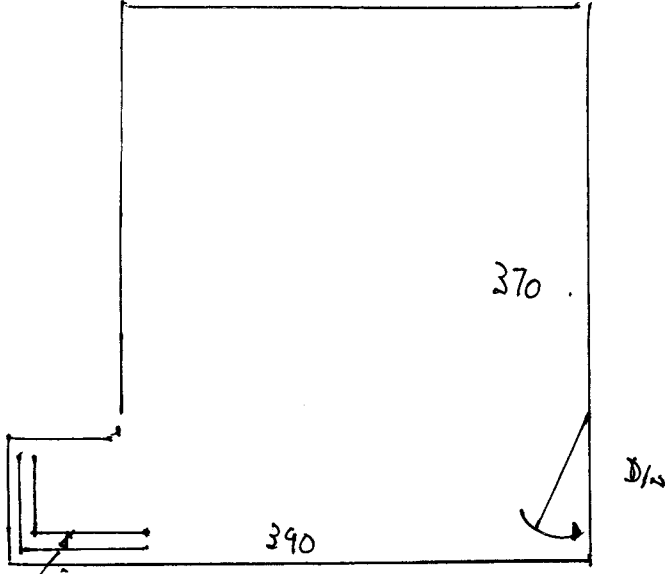

SOFA → W/R. TO MOVE.
REQUEST C/MER TO EMPTY
W'ROBE & REMOVE DOORS.

RIG 192
BARKE
73 AMITY GROVE
SW 20

1 1

PIPES NEAR FLOORBOARDS.
(TO BE BOXED IN)

380 x 400 . = 15.20 @ 25.75 m .
U/L 12m².
GR. 10 NO
D/N 1 NO (AND) .