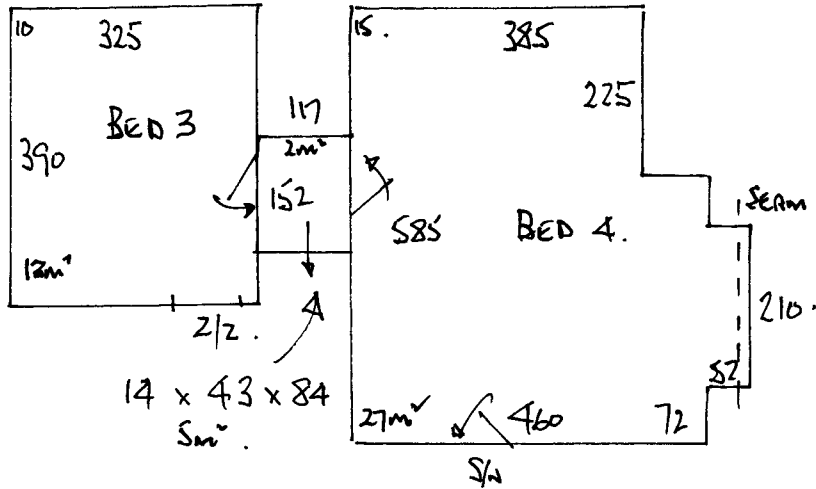

R15671
 BENEDICT
 6 MOSTYH RD
 SW19 .

TOP FLOOR

1 2 .

V/LAY.	138m ^v
GR.	120no.
D/N	6.
S/N	1.
Z/Z	2.
BR10	24m.

R15671
BENEDICT
6 MOSTYN RD
SW19 .

2 2.

STAGE 2.

FIT: FRI. 9th OCT.

6.30 x 5.00.