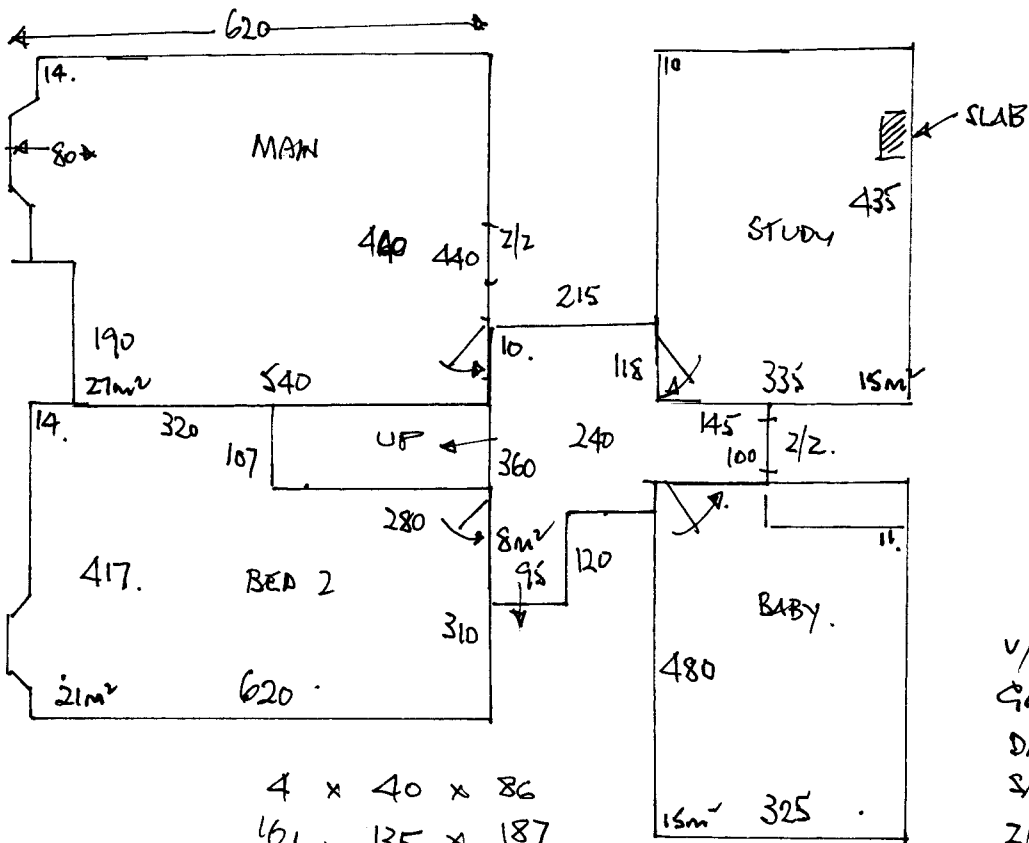

R15671
 BENEDICT
 6 MOSTYH RD
 SW19 .

TOP FLOOR

1 2 .

V/LAY.	138m ^v
GR.	120no.
D/N	6.
S/N	1.
Z/Z	2.
BR10	24m.

R15671
BENEDICT
6 MOSTYN RD
SW19 .

2 2.

STAGE 2.

FIT: FRI. 9th OCT.

6.30 x 5.00.