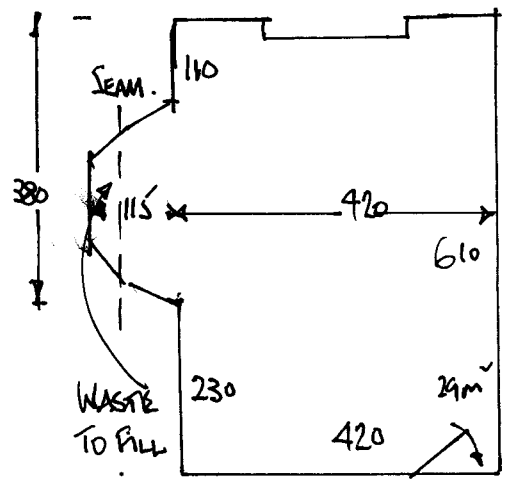

RIS477
BENNET
9 BELVEDERE DR.
SW 19

1 1.

SITTING

THURS. 12TH DEC

FIT . 6.25 x 5.00
TO SITTING ROOM .

ALSO FIT BED 2 DELAYED
FROM PREVIOUS STAGE .