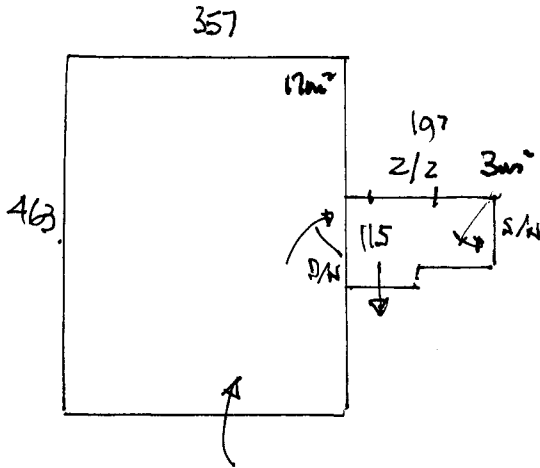

R15957
 BIGGS
 83 PEPYS RD
 SW20

LOFT ROOM

WILLIAM LOOP - ICE CREAM

- D/N x 1.
- S/N x 1.
- Z/Z x 1.
- U/L 30m².

1 2

STAIRS 2ND TO 1ST

- ✓ 5 x 45 x 69
- ✓ W1 60 x 80
- ✓ W2 67 x 97
- ✓ W3 65 x 69
- ✓ 1 x 45 x 69
- ✓ W4 59 x 80
- ✓ W5 67 x 98
- ✓ W6 65 x 69
- ✓ 2 x 45 x 69

5m²

STAIRS 1ST TO GROUND.

- RISER 20 x 85
- ✓ 4 x 43 x 84
 - ✓ W7 60 x 85
 - ✓ W8 65 x 104
 - ✓ W9 64 x 71
 - ✓ 7 x 43 x 74
 - 1 x BN.

5m².

ROCK N ROLL - ROXANNE.