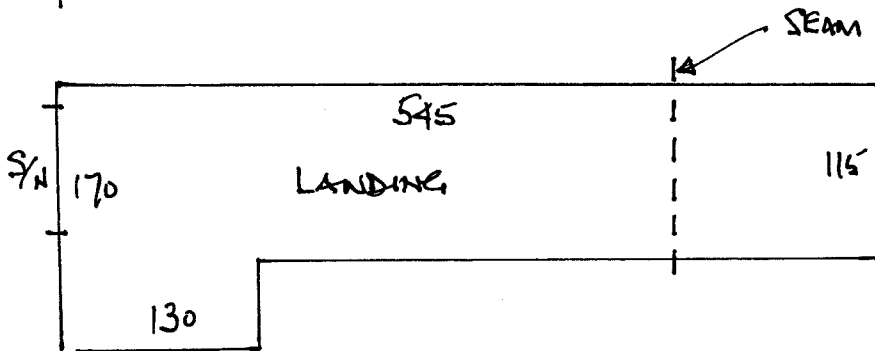

R1639A / R1639B.
 BLAKE
 5 HIGH DENE
 KT3.

1 1.

10 x 42 x 83

1/4 L 105 x 90.

FITTERS.
 NOT NUMBER OF STAIRS.
 LOWER SECTION TO REMAIN UNCARPETED.