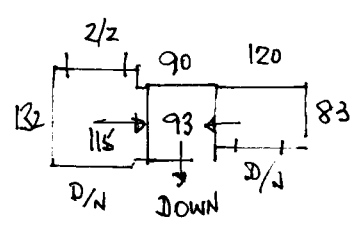

R15709  
 TULLY BROWN.  
 104 KENILWORTH AVE  
 SW19 7LR.

TOP FLOOR

13 x 45 x 76  
 1 x BN

FIRST FLOOR

QUOTE:  
 PLY 6mm x 15no  
 TAKE PLY OVER  
 HEARTH + STICK!  
 FIT.  
 THURSDAY  
 21 JAN 2010.  
 - PATRICK'S ROOM.

14 x 41 x 79 + TURN.  
 BN T 35 x 79 + TURN  
 R 20 x 15  
 BN T 40 x 90  
 R 20 x 95

1/2 LAY x 34m<sup>2</sup>  
 26no x GRIPPER. ROOMS.  
 D/W x 3no.

DRESSING  
 295 x 400. 11.80m<sup>2</sup>  
 PATRICK.  
 425 x 400. 17m<sup>2</sup>  
 STUDY  
 240 x 400. 9.60m<sup>2</sup>