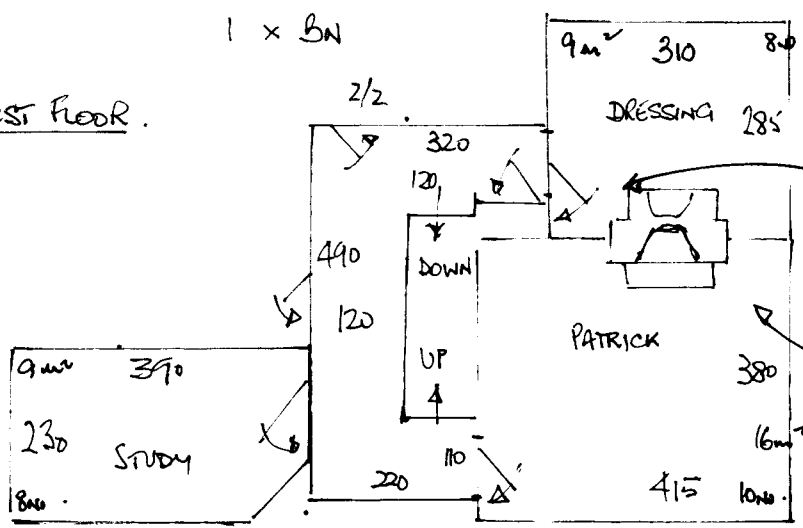

R15709  
 TULLY BROWN.  
 104 KENILWORTH AVE  
 SW19 7LR.

TOP FLOOR

13 x 45 x 76  
 1 x BN

FIRST FLOOR

QUOTE:  
 PLY 6mm x 15no  
 TAKE PLY OVER  
 HEARTH + STICK!  
 FIT.  
 THURSDAY  
 21 JAN 2010.  
 - PATRICK'S ROOM.

14 x 41 x 79 + TURN.  
 BN T 35 x 79 + TURN  
 R 20 x 15  
 BN T 40 x 90  
 R 20 x 95

1/2 LAY x 34m<sup>2</sup>  
 26no x GRIPPER. ROOMS.  
 D/W x 3no.

DRESSING  
 295 x 400. 11.80m<sup>2</sup>  
 PATRICK.  
 425 x 400. 17m<sup>2</sup>  
 STUDY  
 240 x 400. 9.60m<sup>2</sup>