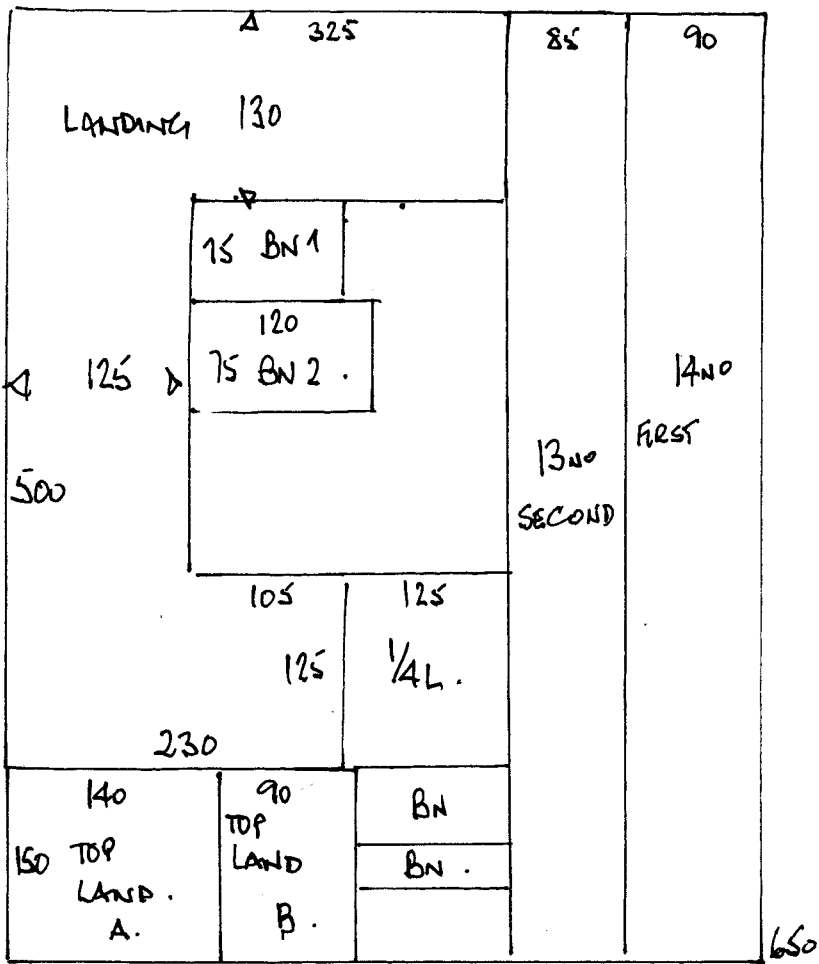

288
 26
 314

R15973.
 BROWN
 104 KENILWORTH AVE
 SW 19.

TOP FLOOR

4m²

13 x 45 x 76 + TURN
 1 x BN. 5m²

1 2.

FIRST FLOOR

14 x 40 x 78 + TURN
 BN1 35 x 80 + TURN
 20 x 83
 BN2 45 x 100
 20 x 110.
 7m²

RESTRETCH CARPET INTO DOORBAR
 IN REAR FAMILY ROOM. (GR FLOOR).

U/LAY. 26m²

R15973
 BROWN
 104 KENILWORTH AVE
 SW 14.

2 2.

32.50 m².