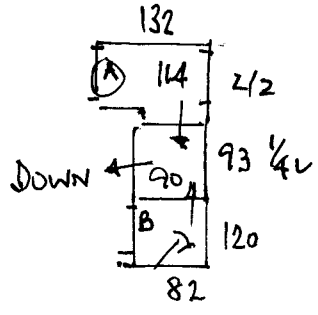

288
 26
 314

R15973.
 BROWN
 104 KENILWORTH AVE
 SW 19.

TOP FLOOR

4m²

13 x 45 x 76 + TURN
 1 x BN. 5m²

1 2.

FIRST FLOOR

14 x 40 x 78 + TURN
 BN1 35 x 80 + TURN
 20 x 83
 BN2 45 x 100
 20 x 110.
 7m²

RESTRETCH CARPET INTO DOORBAR
 IN REAR FAMILY ROOM. (GR FLOOR).

U/LAY. 26m²

R15973
 BROWN
 104 KENILWORTH AVE
 SW 14.

2 2.

32.50 m².