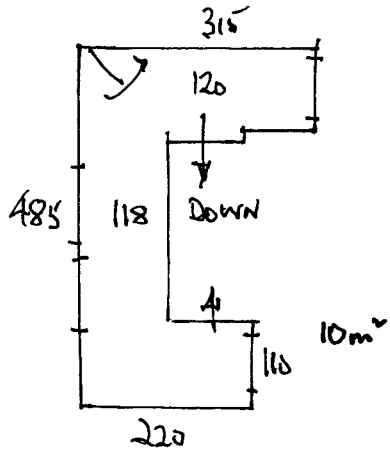

288
 26
 314

R15973.
 BROWN
 104 KENILWORTH AVE
 SW 19.

TOP FLOOR

4m²

13 x 45 x 76 + TURN
 1 x BN. 5m²

1 2.

FIRST FLOOR

14 x 40 x 78 + TURN
 BN1 35 x 80 + TURN
 20 x 83
 BN2 45 x 100
 20 x 110.
 7m²

RESTRETCH CARPET INTO DOORBAR
 IN REAR FAMILY ROOM. (GR FLOOR).

U/LAY. 26m²

R15973
 BROWN
 104 KENILWORTH AVE
 SW 14.

2 2.

32.50 m².