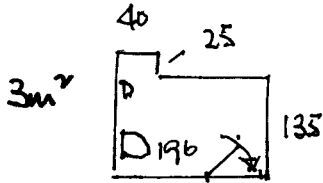

R15966
 CALCAGNO
 27 TOLVERNE RD
 SW 20.

TOP FLOOR.

1 1.

	NET	GROSS
AMTICO	12.50m ²	14.40m ²
WOOD	32.00m ²	

FIRST FLOOR

REAR BEDROOM - HUNGARY 22.
 320 x 500

*
 FIT ALL D/NAP TO FRONT
 ROOM DOORWAY.

GROUND FLOOR