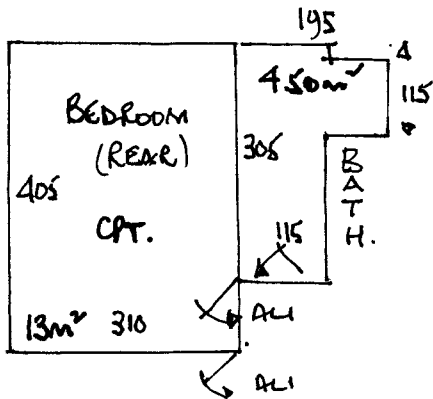

R15966
 CALCAGNO
 27 TOLVERNE RD
 SW 20.

TOP FLOOR.

1 1.

	NET	GROSS
AMTICO	12.50m ²	14.40m ²
WOOD	32.00m ²	

FIRST FLOOR

REAR BEDROOM - HUNGARY 22.
 320 x 500

*
 FIT ALL D/NAP TO FRONT
 ROOM DOORWAY.

GROUND FLOOR