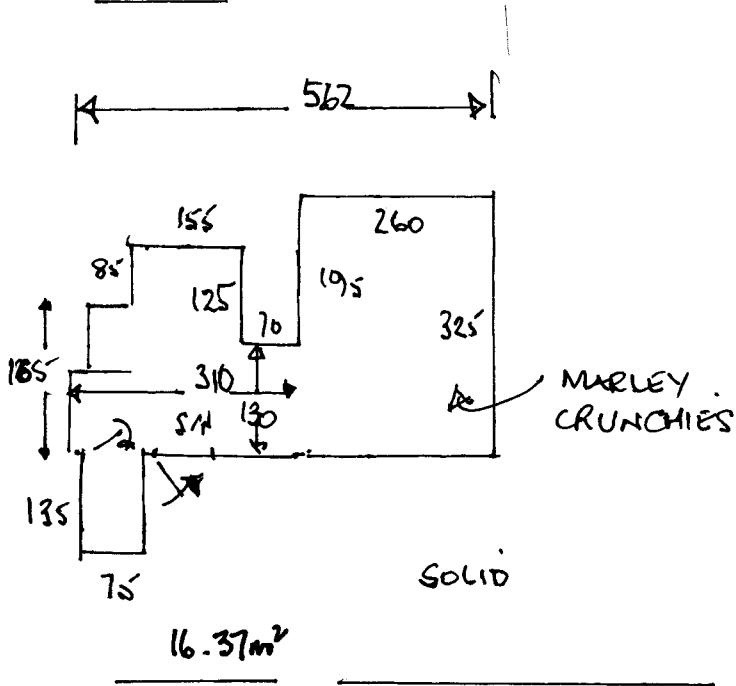

KITCHEN

R16068 & R16069,
 CEBERG (KELVIN)
 43 JENNER WAY
 S051 8PD.
 07914 - 328358.

43 JENNER WAY.
 S051 8PD.
 PRIMER/LATEX.

103 COWLEY CLOSE
 S016 9WE

KITCHEN

CHIPBOARD 2 LAYERS OF VINYL. (ONE STUCK)

NET 9.23m².
 PLY. 15 NO.
 LINO 1 NO.
 S/L 1 NO.

BATH.

VINYL (LOOSE)