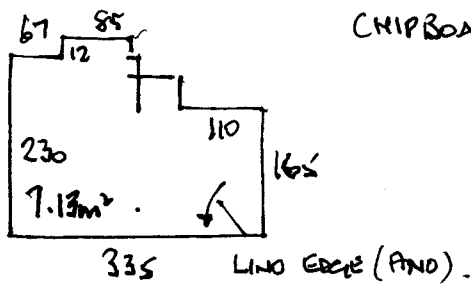

KITCHEN

R16068 & R16069,
 CEBERG (KELVIN)
 43 JENNER WAY
 S051 8PD.
 07914 - 328358.

43 JENNER WAY.
 S051 8PD.
 PRIMER/LATEX.

103 COWLEY CLOSE
 S016 9WE

KITCHEN

CHIPBOARD 2 LAYERS OF VINYL. (ONE STUCK)

NET 9.23m².
 PLY. 15 NO.
 LINO 1 NO.
 S/L 1 NO.